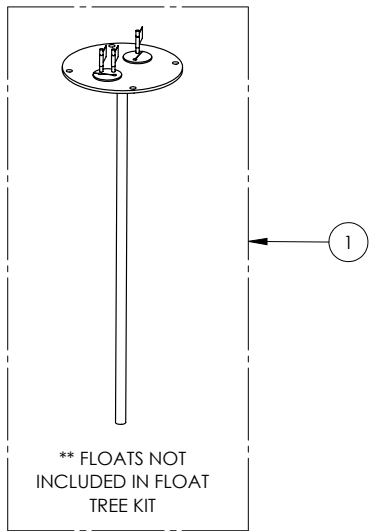

1100 SERIES

1103/LE41M (B10)

**1100 SERIES****1103/LE41M (B10)**

<b>#</b>	<b>PART #</b>	<b>DESCRIPTION</b>	<b>QTY</b>	<b>Note</b>
1	K001203	10" INSPECTION COVER WITH FLOAT TREE (FLOATS NOT INCLUDED)	1	
2	K001202	30" X 36" BASIN, WITH CAST IRON INLET HUB	1	
3	K001201	1100 COVER KIT 3" DISCH 3" VENT	1	
4	LE41M	4/10 HP SEWAGE PUMP 115V, 10' POWER CORD	2	
5	K001391	3" DISCHARGE FLANGE KIT	2	
6	K001392	3" VENT FLANGE KIT	1	
7	4508000	2 1/2" STOPPER - SINGLE 5/16" HOLE	2	
8	45480A0	SINGLE HOLE STOPPER	1	
9	45480B0	2" DOUBLE HOLE STOPPER	1	
10	45220C0	GASKET TAPE	1	
11	50990A0	PIPE ASSEMBLY 2X3" 1100/700	2	

---

**1103/LE41M (B10)**

1103-LE41M\_B10-A

PAGE