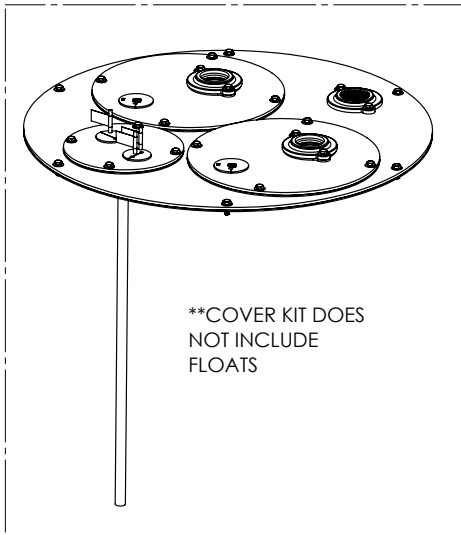

1100 SERIES

1103/LE41M (B10)

**1100 SERIES****1103/LE41M (B10)**

<b>#</b>	<b>PART #</b>	<b>DESCRIPTION</b>	<b>QTY</b>	<b>Note</b>
1	K001203	10" INSPECTION COVER WITH FLOAT TREE (FLOATS NOT INCLUDED)	1	
2	K001202	30" X 36" BASIN, WITH CAST IRON INLET HUB	1	
3	K001201	1100 COVER KIT 3" DISCH 3" VENT	1	
4	LE41M	4/10 HP SEWAGE PUMP 115V, 10' POWER CORD	2	
5	K001391	3" DISCHARGE FLANGE KIT	2	
6	K001392	3" VENT FLANGE KIT	1	
7	4508000	2 1/2" STOPPER - SINGLE 5/16" HOLE	2	
8	45480A0	SINGLE HOLE STOPPER	1	
9	45480B0	2" DOUBLE HOLE STOPPER	1	
10	45220C0	GASKET TAPE	1	
11	50990A0	PIPE ASSEMBLY 2X3" 1100/700	2	

---

**1103/LE41M (B10)**

1103-LE41M\_B10-A

PAGE