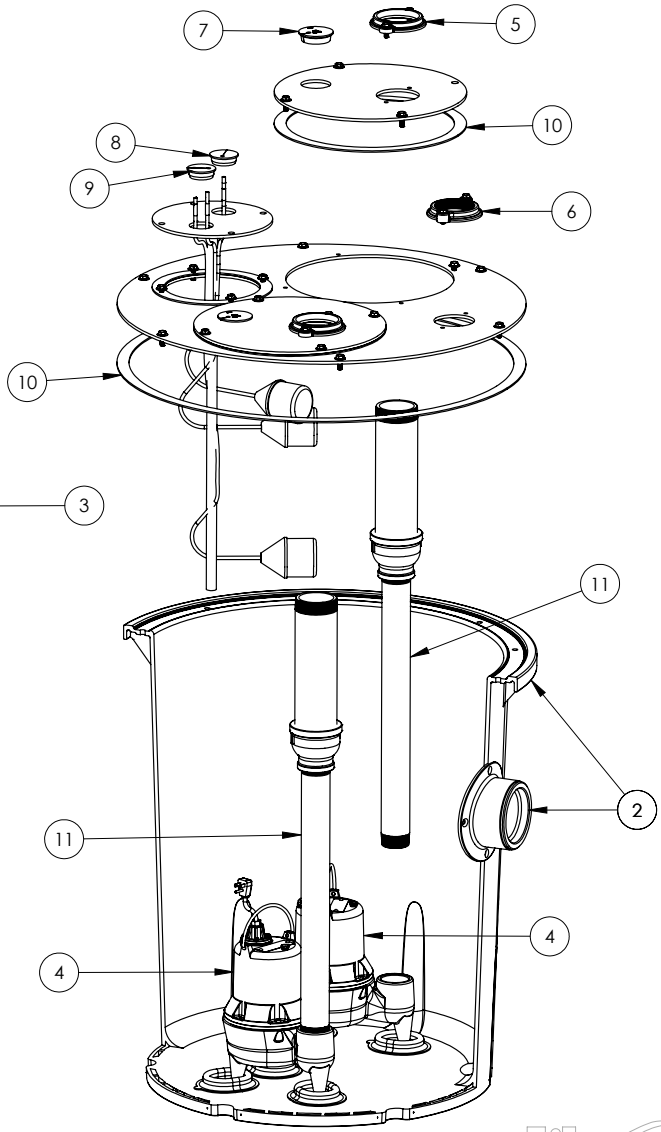

1100 SERIES

1103/LE41M (B10)

**1100 SERIES****1103/LE41M (B10)**

<b>#</b>	<b>PART #</b>	<b>DESCRIPTION</b>	<b>QTY</b>	<b>Note</b>
1	K001203	10" INSPECTION COVER WITH FLOAT TREE (FLOATS NOT INCLUDED)	1	
2	K001202	30" X 36" BASIN, WITH CAST IRON INLET HUB	1	
3	K001201	1100 COVER KIT 3" DISCH 3" VENT	1	
4	LE41M	4/10 HP SEWAGE PUMP 115V, 10' POWER CORD	2	
5	K001391	3" DISCHARGE FLANGE KIT	2	
6	K001392	3" VENT FLANGE KIT	1	
7	4508000	2 1/2" STOPPER - SINGLE 5/16" HOLE	2	
8	45480A0	SINGLE HOLE STOPPER	1	
9	45480B0	2" DOUBLE HOLE STOPPER	1	
10	45220C0	GASKET TAPE	1	
11	50990A0	PIPE ASSEMBLY 2X3" 1100/700	2	

---

**1103/LE41M (B10)**

1103-LE41M\_B10-A

PAGE