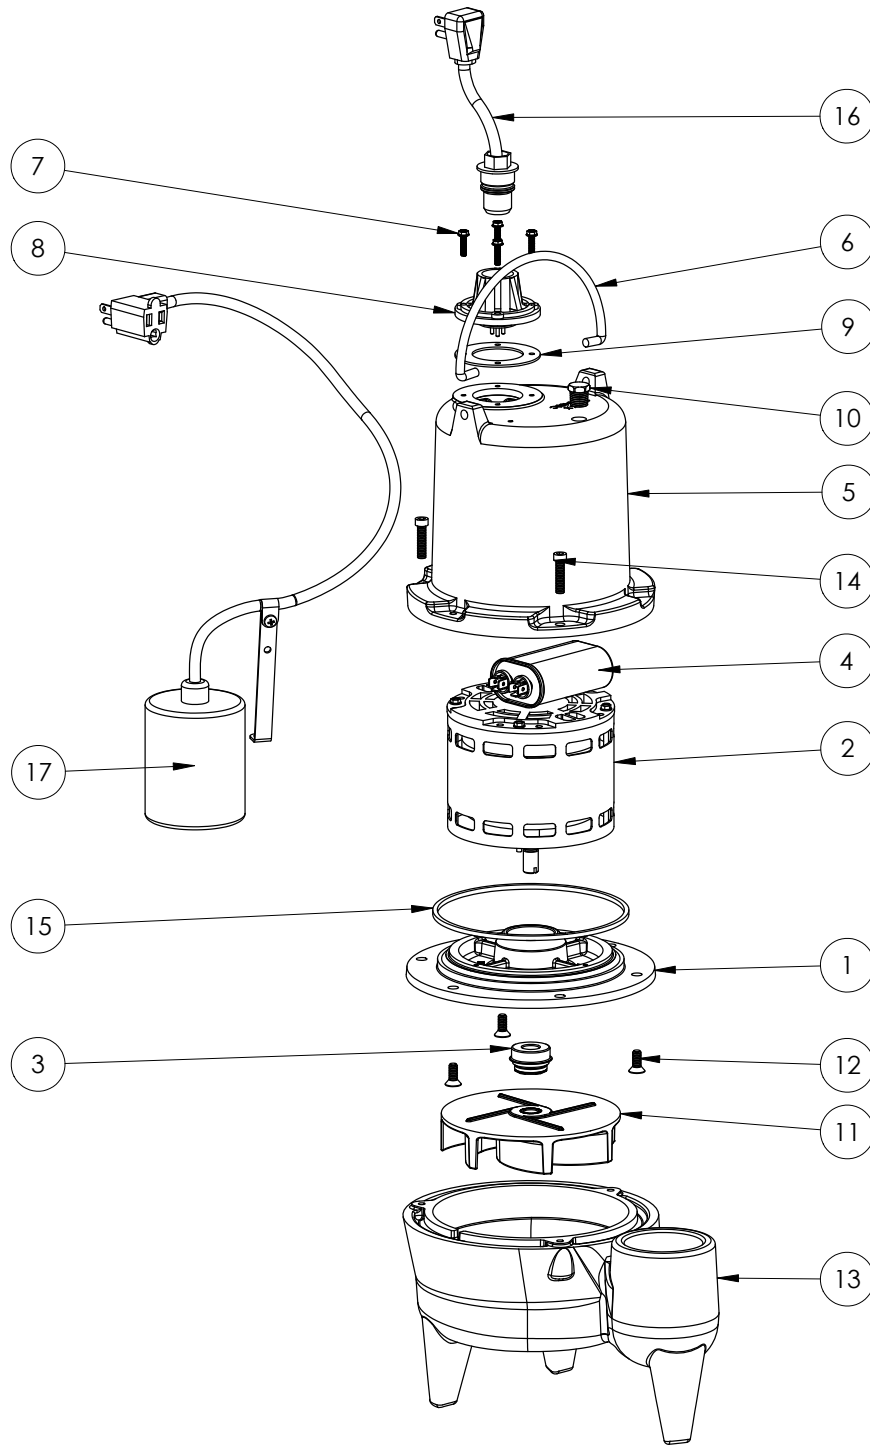

LE41A (B32)

LE41A**LE41A (B32)**

#	PART #	DESCRIPTION	QTY	Note
1	509200R	MOTOR SUPPORT PLATE	1	[1]
2	5197200	MOTOR .5HP WITH BALL BEARING	1	
3	50980A0	1/2 INCH UNITIZED SEAL	1	[1]
4	51930E0	CAPACITOR	1	
5	545000R	MOTOR COVER	1	
6	K001095	STAINLESS STEEL HANDLE	1	
7	8064000	#8-32 x 5/8 HEX WASHER HEAD SCREW	4	
8	5014000	CORD PLATE	1	
9	5060000	CORD PLATE GASKET	1	
10	5071000	BRASS OIL PLUG	1	
11	K001163	IMPELLER	1	
12	8018000	1/4-20 x 5/8 SLOTTED FLAT HEAD BOLT	3	
13	545200R	VOLUTE	1	[1]
14	8091000	1/4-20 x 1 HEX SOCKET HEAD BOLT	3	
15	5066000	SEALRING, MOTOR COVER, #254S	1	[1]
16	K001010	POWER CORD, 115V, 10 FOOT CORD	1	
17	K001001	PUMP SWITCH KIT, INCLUDES MOUNTING HARDWARE	1	

PART NOTES:

[1] - Part requires factory authorized service. Contact Liberty Pumps at 1-800-543-2550