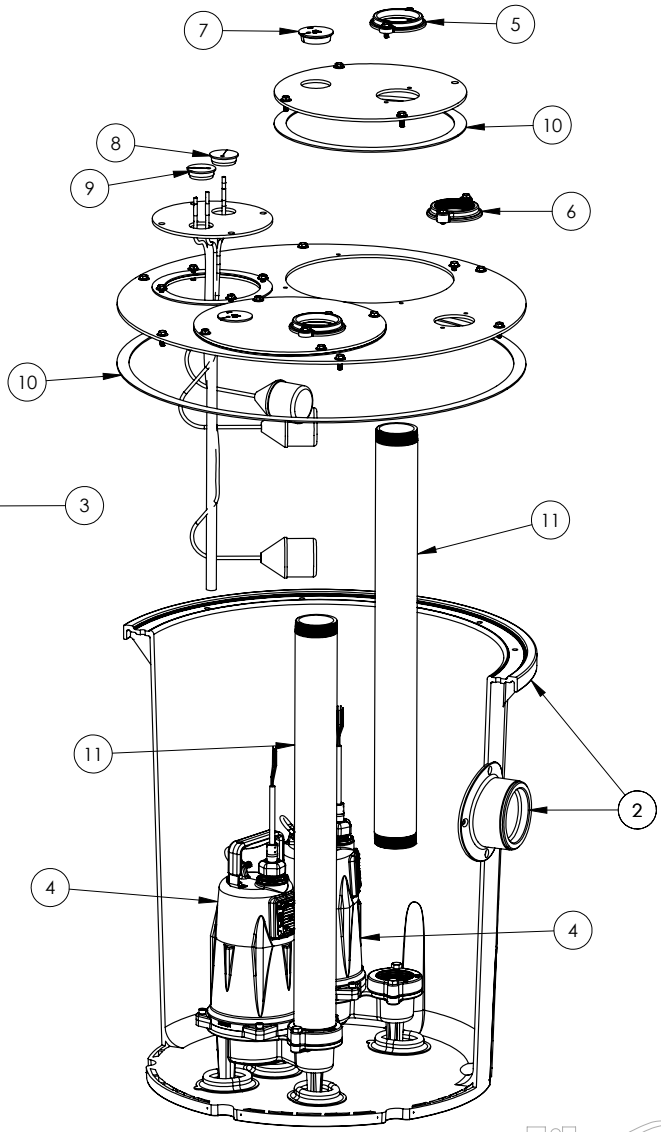

1100 SERIES

1103/LEH203M (B10)

**1100 SERIES****1103/LEH203M (B10)**

<b>#</b>	<b>PART #</b>	<b>DESCRIPTION</b>	<b>QTY</b>	<b>Note</b>
1	K001203	10" INSPECTION COVER WITH FLOAT TREE (FLOATS NOT INCLUDED)	1	
2	K001202	30" X 36" BASIN, WITH CAST IRON INLET HUB	1	
3	K001201	1100 COVER KIT 3" DISCH 3" VENT	1	
4	LEH203M3-2	2 HP SEWAGE PUMP 208-230V, 25' POWER CORD	2	
5	K001391	3" DISCHARGE FLANGE KIT	2	
6	K001392	3" VENT FLANGE KIT	1	
7	4508000	2 1/2" STOPPER - SINGLE 5/16" HOLE	2	
8	45480A0	SINGLE HOLE STOPPER	1	
9	45480B0	2" DOUBLE HOLE STOPPER	1	
10	45220C0	GASKET TAPE	1	
11	4067000	NIPPLE 3X36 SCH80 PVC	2	

---

**1103/LEH203M (B10)**

1103-LEH203M\_B10-A

PAGE