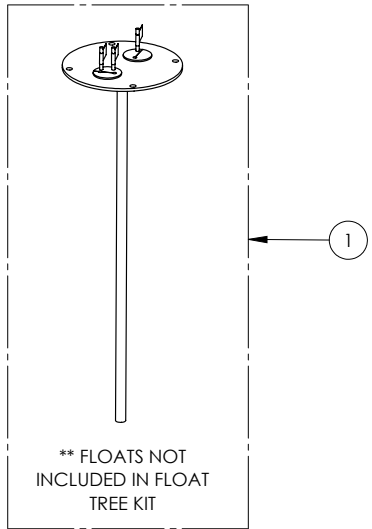

1100 SERIES

1103/LEH203M (B10)

**1100 SERIES****1103/LEH203M (B10)**

<b>#</b>	<b>PART #</b>	<b>DESCRIPTION</b>	<b>QTY</b>	<b>Note</b>
1	K001203	10" INSPECTION COVER WITH FLOAT TREE (FLOATS NOT INCLUDED)	1	
2	K001202	30" X 36" BASIN, WITH CAST IRON INLET HUB	1	
3	K001201	1100 COVER KIT 3" DISCH 3" VENT	1	
4	LEH203M3-2	2 HP SEWAGE PUMP 208-230V, 25' POWER CORD	2	
5	K001391	3" DISCHARGE FLANGE KIT	2	
6	K001392	3" VENT FLANGE KIT	1	
7	4508000	2 1/2" STOPPER - SINGLE 5/16" HOLE	2	
8	45480A0	SINGLE HOLE STOPPER	1	
9	45480B0	2" DOUBLE HOLE STOPPER	1	
10	45220C0	GASKET TAPE	1	
11	4067000	NIPPLE 3X36 SCH80 PVC	2	

---

**1103/LEH203M (B10)**

1103-LEH203M\_B10-A

PAGE