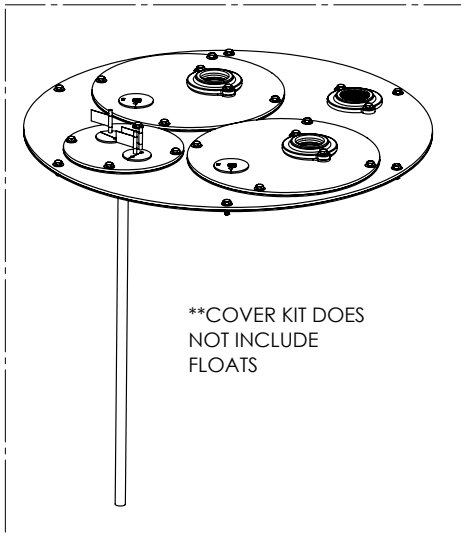

1100 SERIES

1103/LEH203M (B10)

**1100 SERIES****1103/LEH203M (B10)**

<b>#</b>	<b>PART #</b>	<b>DESCRIPTION</b>	<b>QTY</b>	<b>Note</b>
1	K001203	10" INSPECTION COVER WITH FLOAT TREE (FLOATS NOT INCLUDED)	1	
2	K001202	30" X 36" BASIN, WITH CAST IRON INLET HUB	1	
3	K001201	1100 COVER KIT 3" DISCH 3" VENT	1	
4	LEH203M3-2	2 HP SEWAGE PUMP 208-230V, 25' POWER CORD	2	
5	K001391	3" DISCHARGE FLANGE KIT	2	
6	K001392	3" VENT FLANGE KIT	1	
7	4508000	2 1/2" STOPPER - SINGLE 5/16" HOLE	2	
8	45480A0	SINGLE HOLE STOPPER	1	
9	45480B0	2" DOUBLE HOLE STOPPER	1	
10	45220C0	GASKET TAPE	1	
11	4067000	NIPPLE 3X36 SCH80 PVC	2	

---

**1103/LEH203M (B10)**

1103-LEH203M\_B10-A

PAGE