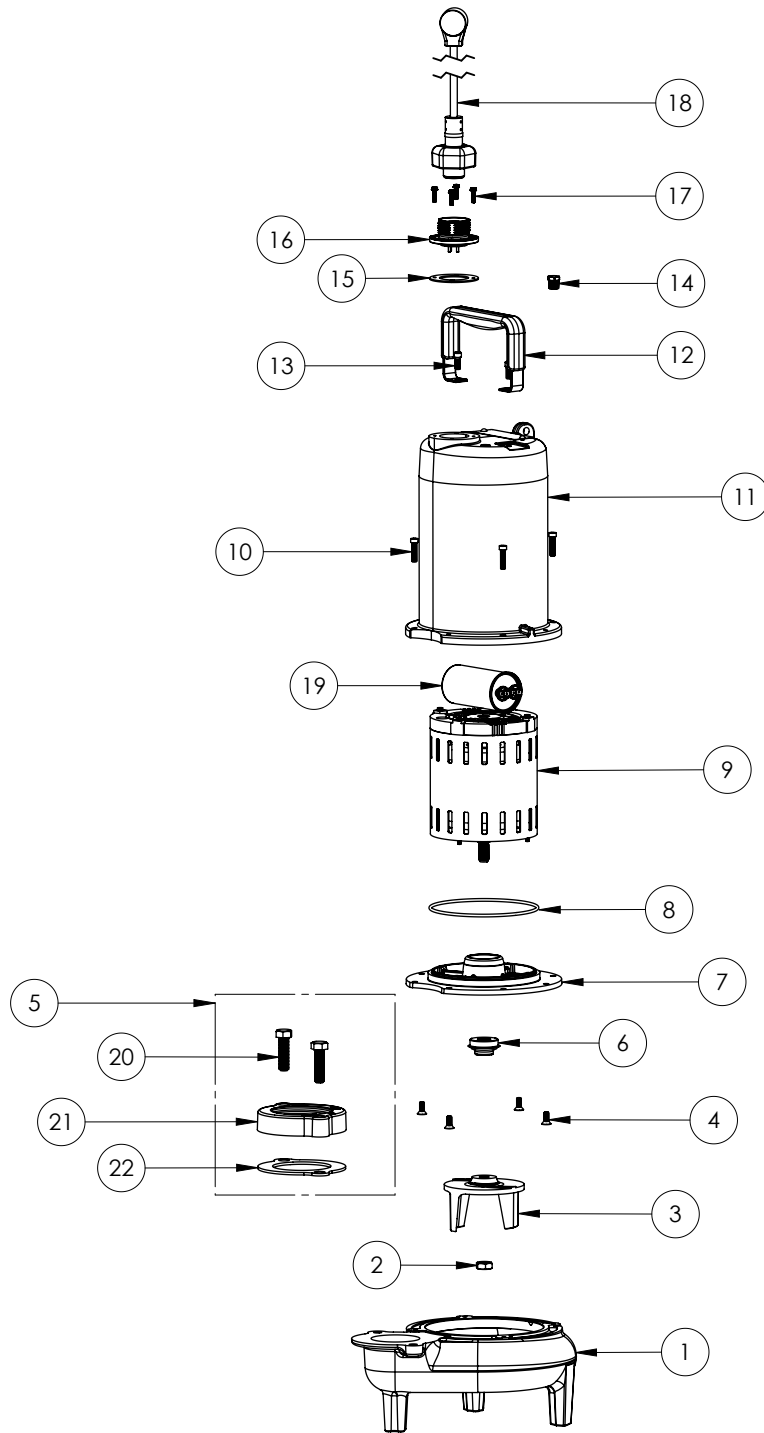

LEH102M3-2 (B72)

LEH102M3-2**LEH102M3-2 (B72)**

#	PART #	DESCRIPTION	QTY	Note
1	531500R	VOLUTE HOUSING	1	
2	8046000	1/2-20 HEX STAINLESS STEEL JAM NUT	1	
3	K001488	51300A0 IMPELLER KIT, INCLUDES 1/2" JAM NUT	1	
4	8018000	1/4-20 x 5/8 SLOTTED FLAT HEAD BOLT	4	
5	K001222	3" DISCHARGE KIT	1	
6	K001717	KIT, 5/8 UNITIZED 5120000 AND LIP SEAL 5860000	1	
7	53260BR	MOTOR SUPPORT PLATE	1	
8	5617000	O-RING	1	
9	5335000	MOTOR	1	
10	8091000	1/4-20 x 1 HEX SOCKET HEAD BOLT	4	
11	531400R	MOTOR COVER	1	[1]
12	3411200	HANDLE	1	
13	8033000	#8 x 1/4 STAINLESS STEEL SCREW	2	
14	50710A0	PIPE PLUG, 1/4" HEX HD BRASS NPTF	1	
15	5060000	CORD PLATE GASKET	1	
16	K001216	5619000, CORDPLATE	1	
17	8064000	#8-32 x 5/8 HEX WASHER HEAD SCREW	4	
18	K001197	POWER CORD, 230V, 25 FOOT CORD	1	
19	5019000	CAPACITOR 45uF 370VAC	1	
20	8037000	1/2-13 x 1-3/4 STAINLESS STEEL BOLT	1	
21	512200R	3" DISCHARGE FLANGE	1	
22	5129000	FLANGE GASKET, FITS 2" OR 3"	1	

PART NOTES:

[1] - Part requires factory authorized service. Contact Liberty Pumps at 1-800-543-2550