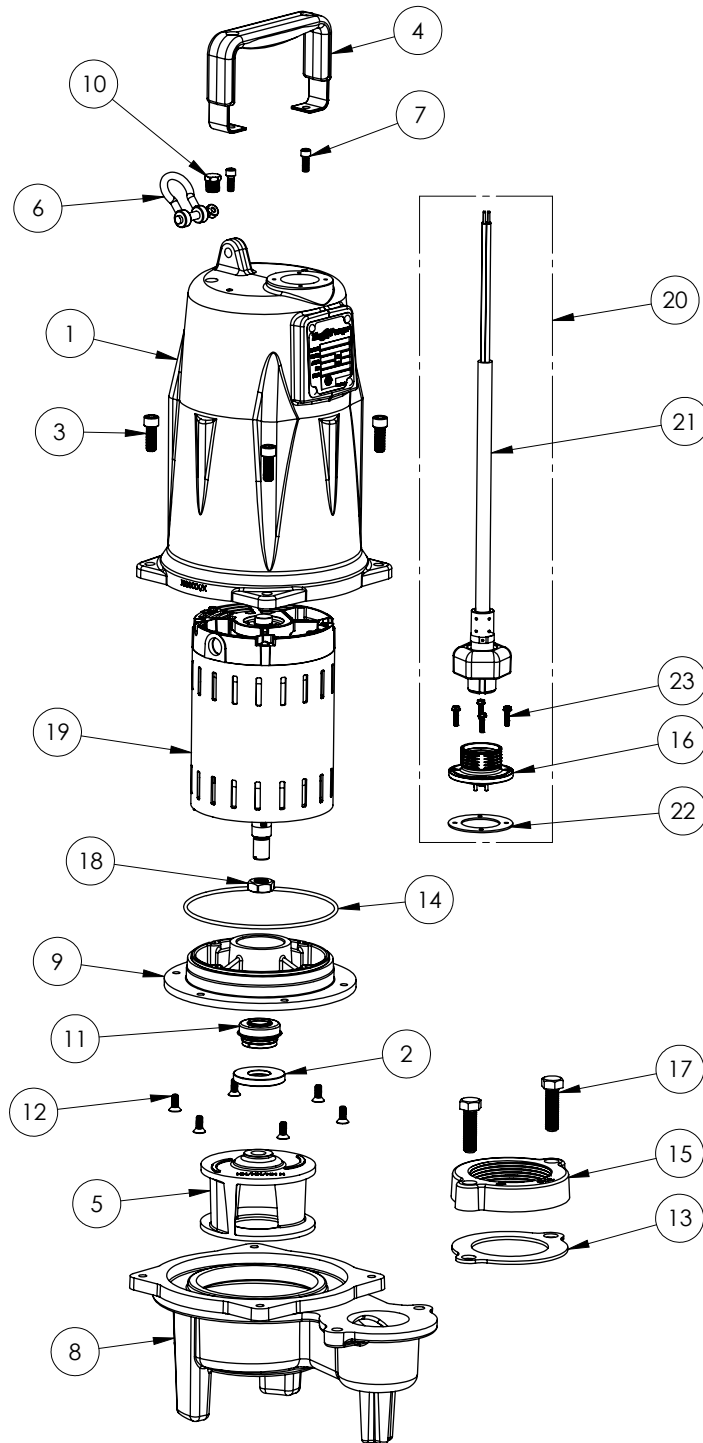

LEH203M3-3 (B67)

**LEH203M3-3****LEH203M3-3 (B67)**

#	PART #	DESCRIPTION	QTY	Note
1	585000R	MOTOR COVER PAINTED	1	[1]
2	5618000	DOUBLE LIP SEAL	1	
3	5862000	BOLT, 3/8-16X1 SHCS SS	4	
4	5613000	HANDLE	1	
5	K001324	IMPELLER, CAST IRON, INCLUDES 5887000	1	
6	5611000	SHACKLE	1	
7	8103000	SCREW 1/4-20x5/8" HX SKT SS	2	
8	58730BR	LEH200 SERIES VOLUTE	1	
9	5851000	MOTOR PLATE	1	
10	50710A0	PIPE PLUG, 1/4" HEX HD BRASS NPTF	1	
11	5633000	3/4" UNITIZED SHAFT SEAL	1	[1]
12	8018000	1/4-20 x 5/8 SLOTTED FLAT HEAD BOLT	6	
13	5129000	FLANGE GASKET, FITS 2" OR 3"	1	
14	5617000	O-RING	1	
15	K001222	3" DISCHARGE KIT	1	
16	5629000	CORDPLATE	1	
17	8037000	1/2-13 x 1-3/4 STAINLESS STEEL BOLT	2	
18	5887000	NUT, JAM, 5/8-18 HEX S.S.	1	
19	5884000	MOTOR 2HP 230-460V 3PH LEH	1	[1]
20	K001424	3PH POWER CORD ASSY KIT 35FT	1	
21	K001383	56310C0 35' CORD KIT	1	
22	5060000	CORD PLATE GASKET	1	
23	8064000	#8-32 x 5/8 HEX WASHER HEAD SCREW	4	

**PART NOTES:**

[1] - Part requires factory authorized service. Contact Liberty Pumps at 1-800-543-2550