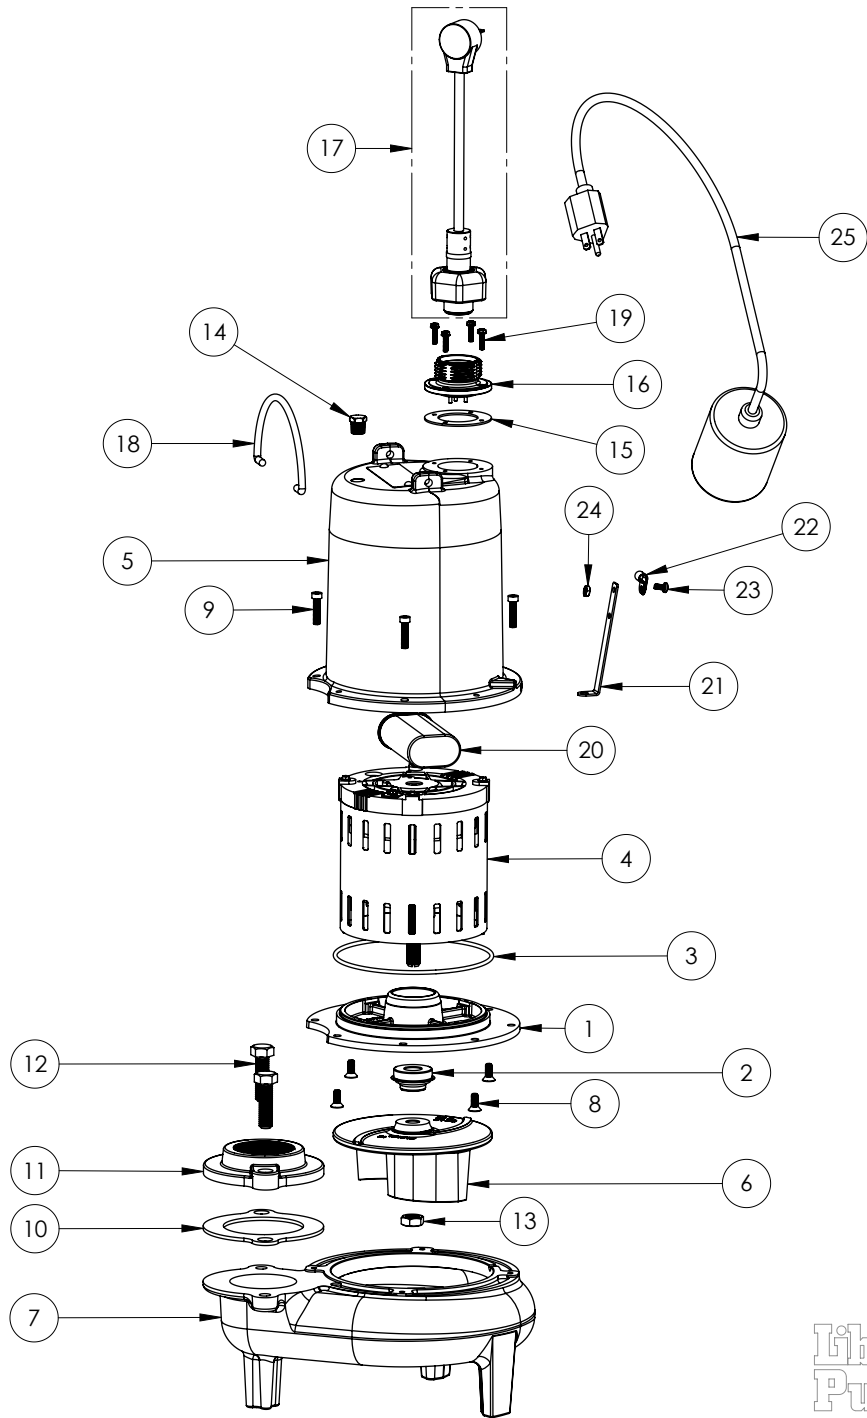

LE72A2-3 (B62)

LE72A2-3**LE72A2-3 (B62)**

#	PART #	DESCRIPTION	QTY	Note
1	53260BR	MOTOR SUPPORT PLATE	1	
2	K001717	KIT, 5/8 UNITIZED 5120000 AND LIP SEAL 5860000	1	
3	5617000	O-RING	1	
4	5330000	MOTOR	1	[1]
5	531400R	MOTOR COVER	1	[1]
6	5130000	IMPELLER, CAST IRON	1	
7	531500R	VOLUTE HOUSING	1	
8	8018000	1/4-20 x 5/8 SLOTTED FLAT HEAD BOLT	4	
9	8091000	1/4-20 x 1 HEX SOCKET HEAD BOLT	4	
10	5129000	FLANGE GASKET, FITS 2" OR 3"	1	
11	K001221	2" DISCHARGE KIT	1	
12	8037000	1/2-13 x 1-3/4 STAINLESS STEEL BOLT	2	
13	8046000	1/2-20 HEX STAINLESS STEEL JAM NUT	1	
14	5071000	BRASS OIL PLUG	1	
15	5060000	CORD PLATE GASKET	1	
16	5014000	CORD PLATE	1	
17	K001356	POWER CORD, 35FT.	1	
18	K001095	STAINLESS STEEL HANDLE	1	
19	8064000	#8-32 x 5/8 HEX WASHER HEAD SCREW	4	
20	51190F0	CAPACITOR	1	
21	5070000	FLOAT SWITCH SUPPORT	1	
22	8014000	CABLE CLAMP	1	
23	8082000	#10-24 x 3/8 EPOXY LOCK SCREW	1	
24	8002000	#10-24 STAINLESS STEEL HEX	1	
25	K001348	PUMP SWITCH, 35FT.	1	

PART NOTES:

[1] - Part requires factory authorized service. Contact Liberty Pumps at 1-800-543-2550