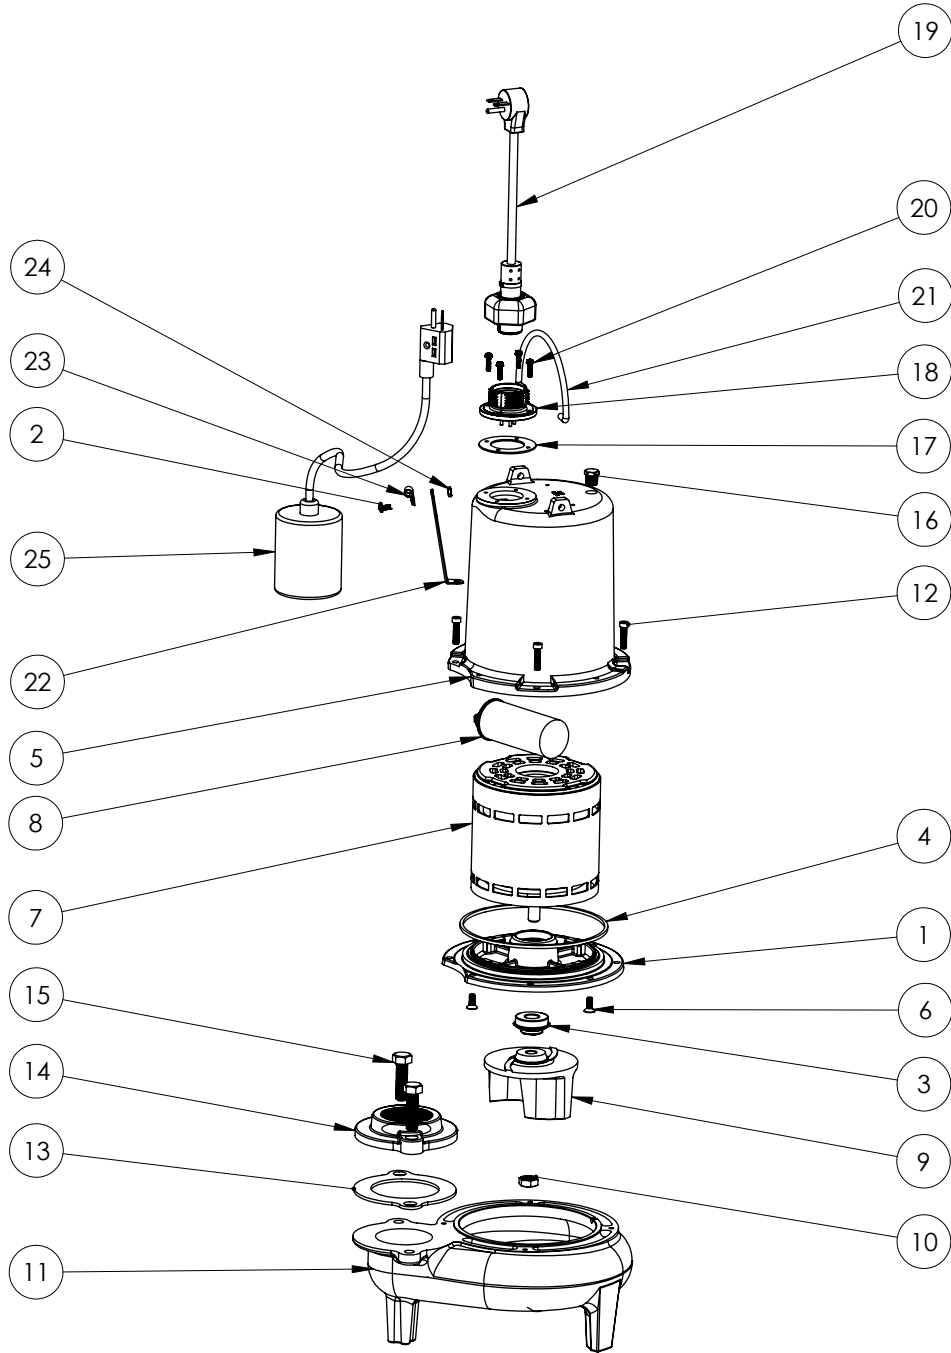

LEH102A2 (B55)

**LEH102A2****LEH102A2 (B55)**

#	PART #	DESCRIPTION	QTY	Note
1	510100R	MOTOR SUPPORT PLATE	1	
2	8082000	#10-24 x 3/8 EPOXY LOCK SCREW	1	
3	K001717	KIT, 5/8 UNITIZED 5120000 AND LIP SEAL 5860000	1	
4	5107000	MOTOR COVER SEALRING	1	[1]
5	527700R	MOTOR COVER	1	
6	8018000	1/4-20 x 5/8 SLOTTED FLAT HEAD BOLT	4	
7	5339000	MOTOR	1	
8	5196000	CAPACITOR	1	
9	K001488	51300A0 IMPELLER KIT, INCLUDES 1/2" JAM NUT	1	
10	8046000	1/2-20 HEX STAINLESS STEEL JAM NUT	1	
11	510200R	VOLUTE HOUSING	1	
12	8091000	1/4-20 x 1 HEX SOCKET HEAD BOLT	4	
13	5129000	FLANGE GASKET, FITS 2" OR 3"	1	
14	K001221	2" DISCHARGE KIT	1	
15	8037000	1/2-13 x 1-3/4 STAINLESS STEEL BOLT	2	
16	5071000	BRASS OIL PLUG	1	
17	5060000	CORD PLATE GASKET	1	
18	K001216	5619000, CORDPLATE	1	
19	K001196	POWER CORD, 230V, 10 FOOT CORD	1	
20	8064000	#8-32 x 5/8 HEX WASHER HEAD SCREW	4	
21	K001095	STAINLESS STEEL HANDLE	1	
22	5070000	FLOAT SWITCH SUPPORT	1	
23	8014000	CABLE CLAMP	1	
24	8002000	#10-24 STAINLESS STEEL HEX	1	
25	K001065	61290A0 FLOAT SWITCH, 230V, 10 FOOT CORD	1	

**PART NOTES:**

[1] - Part requires factory authorized service. Contact Liberty Pumps at 1-800-543-2550