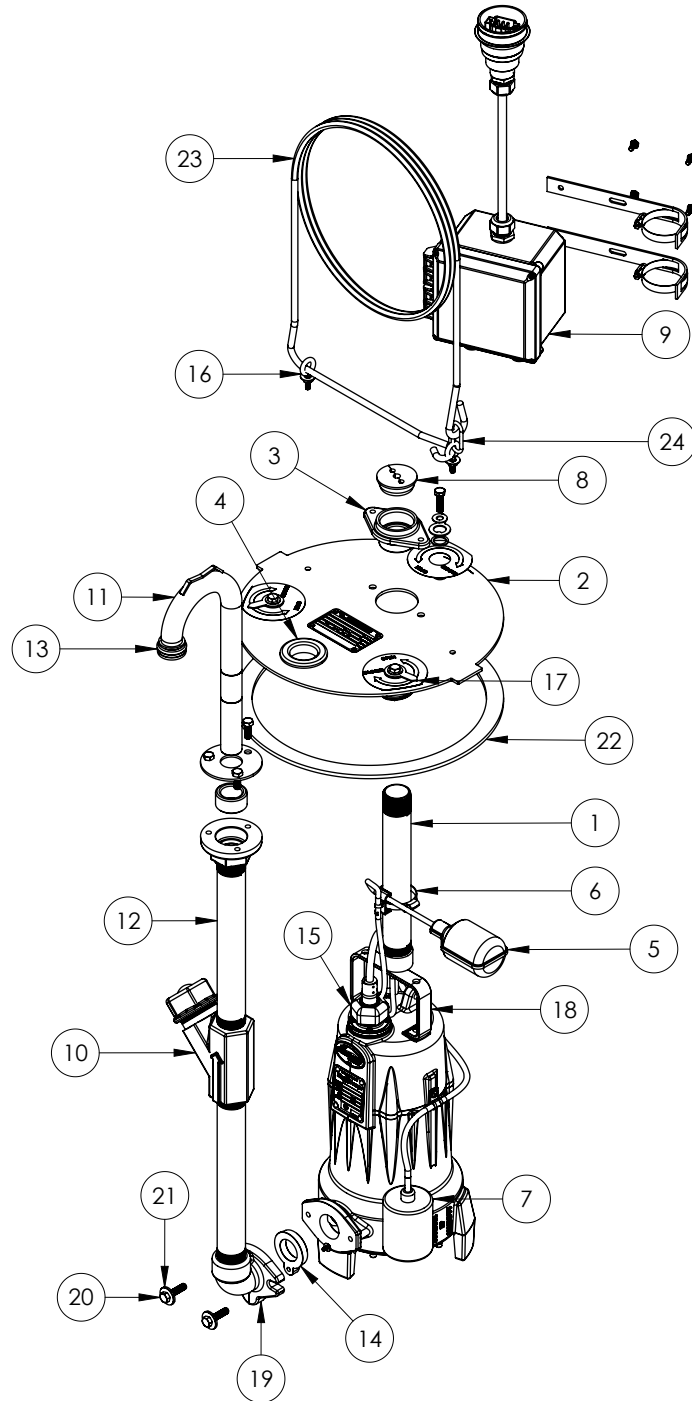

LSG202-REX (B73)

LSG202-REX

LSG202-REX (B73)

#	PART #	DESCRIPTION	QTY	Note
1	5669000	1-1/4" PIPE HANGER, STRAIGHT THREADS	1	
2	5661000	COVER	1	
3	5670000	1-1/4" GALVANIZED PIPE NUT	2	
4	K001353	4766000 PIPE SEAL GROMMET, 1-1/4" PIPE	1	
5	K001301	ALARM SWITCH WITH CLAMP	1	
6	5870000	SWITCH CLAMP	1	
7	K001417	57370A0 SWITCH, 12' PIGTAIL	1	
8	45480C0	3 HOLE STOPPER	1	
9	K001463	RE ELECTRIC BOX CONVERT KIT ROUND	1	
10	ACV125	1.25" ANTI-SIPHON VALVE	1	
11	5738000	DISCHARGE ELBOW, STAINLESS STEEL	1	
12	56710A0	DISCHARGE PIPE, 1-1/4", STAINLESS STEEL	2	
13	5666000	O-RING	2	[1]
14	5644000	1-1/4" FLANGE SEAL GROMMET	1	
15	K001303	POWER CORD ASSY	1	
16	5673000	EYEBOLT	2	
17	5662000	QUICK RELEASE PIN	1	
18	56740A0	PUMP HANDLE / HANGER	1	
19	G90	FLANGED ELBOW KIT, INCLUDES GASKET, SCREWS AND WASHER	1	
20	8143000	SCREW, 3/8-16 x 1-3/4 LG, SS	2	
21	8158000	WASHER, 3/8 x 1-1/8, SS	2	
22	K001304	COVER GASKET INCLUDING HARDWARE	1	
23	5667000	14 FT BLACK ROPE, SPECIAL ENDS	1	
24	4755000	3/16" QUICK LINK, STAINLESS STEEL	1	

PART NOTES:

[1] - Part requires factory authorized service. Contact Liberty Pumps at 1-800-543-2550