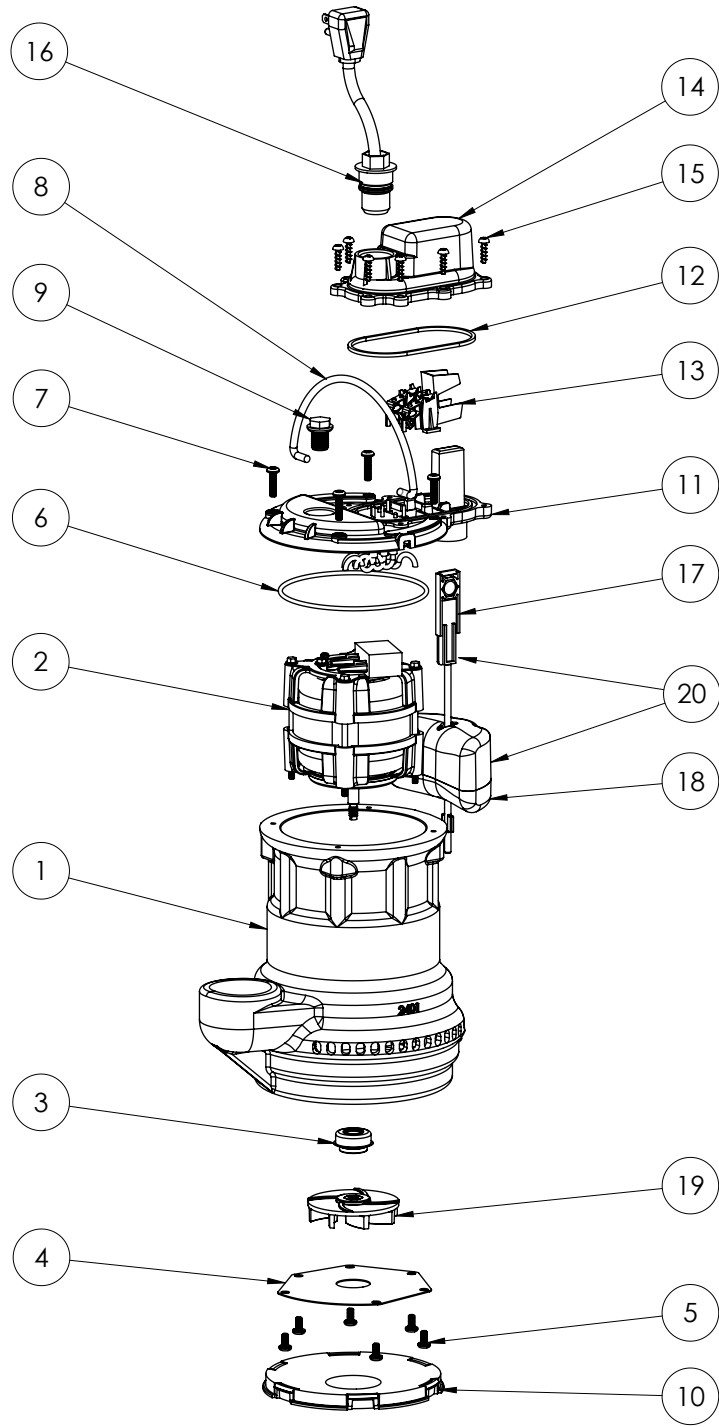

247 (B36)

247 (B36)

#	PART #	DESCRIPTION	QTY	Note
1	241100J	CAST IRON HOUSING	1	
2	2415200	PSC MOTOR	1	[1]
3	2309000	5/16 SHAFT SEAL	1	
4	24030A0	FLAT VOLUTE PLATE	1	
5	8092000	#10 - 24 x 3/8" SCREW	6	
6	2357000	O-RING	1	[1]
7	8072000	#10 - 24 x 3/4" SCREW	4	
8	K001082	HANDLE	1	
9	8089000	OIL PLUG, O-RING ASSEMBLY	1	
10	25020A0	SOLID BOTTOM PLUG	1	
11	206500G	VMF MOTOR COVER GREY	1	
12	2072000	SEALRING, SWITCH COVER	1	
13	K001012	VMF SWITCH	1	
14	K001069	VMF SWITCH COVER, BLACK	1	
15	8104200	#10 HILO X 5/8" STAINLESS STEEL SCREW	8	
16	K001010	POWER CORD, 115V, 10 FOOT CORD	1	
17	2075000	VMF FLOAT ROD	1	[1]
18	2362000	VMF FLOAT	1	[1]
19	2416000	IMPELLER	1	
20	K001048	VMF FLOAT AND ROD KIT	1	

PART NOTES:

[1] - Part requires factory authorized service. Contact Liberty Pumps at 1-800-543-2550