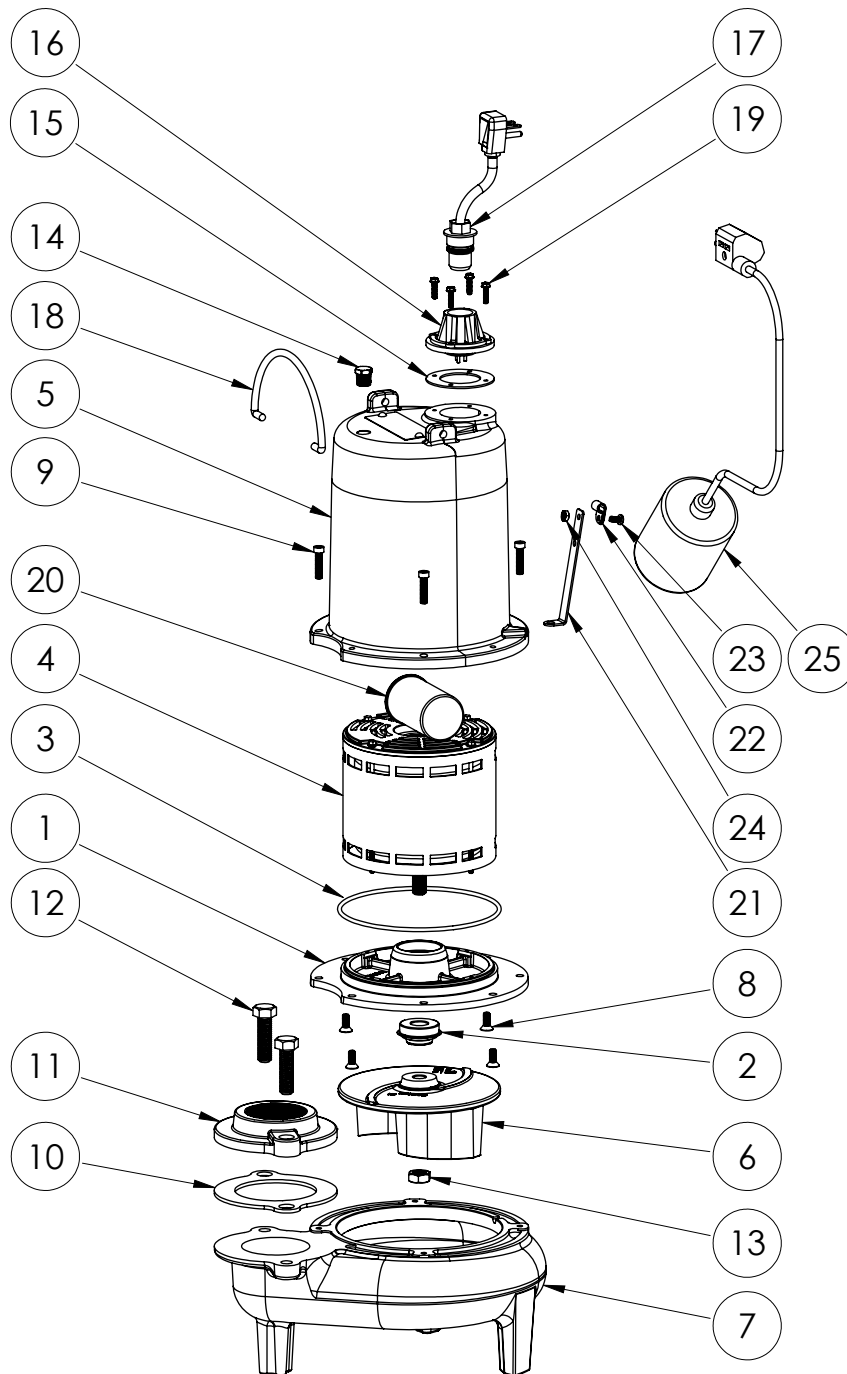

LE72A2

LE72A2 (B61)

LE72A2B61

LE72A2**LE72A2 (B61)**

#	PART #	DESCRIPTION	QTY	Note
1	532600R	MOTOR SUPPORT PLATE	1	
2	K001717	KIT, 5/8 UNITIZED 5120000 AND LIP SEAL 5860000	1	
3	5617000	O-RING	1	
4	5341000	MOTOR	1	
5	531400R	MOTOR COVER	1	[1]
6	5130000	IMPELLER, CAST IRON	1	
7	531500R	VOLUTE HOUSING	1	
8	8018000	1/4-20 x 5/8 SLOTTED FLAT HEAD BOLT	4	
9	8091000	1/4-20 x 1 HEX SOCKET HEAD BOLT	4	
10	5129000	FLANGE GASKET, FITS 2" OR 3"	1	
11	K001221	2" DISCHARGE KIT	1	
12	8037000	1/2-13 x 1-3/4 STAINLESS STEEL BOLT	2	
13	8046000	1/2-20 HEX STAINLESS STEEL JAM NUT	1	
14	5071000	BRASS OIL PLUG	1	
15	5060000	CORD PLATE GASKET	1	
16	5014000	CORD PLATE	1	
17	K001058	POWER CORD, 10FT. 230V	1	
18	K001095	STAINLESS STEEL HANDLE	1	
19	8064000	#8-32 x 5/8 HEX WASHER HEAD SCREW	4	
20	51190F0	CAPACITOR	1	
21	5070000	FLOAT SWITCH SUPPORT	1	
22	8014000	CABLE CLAMP	1	
23	8082000	#10-24 x 3/8 EPOXY LOCK SCREW	1	
24	8002000	#10-24 STAINLESS STEEL HEX	1	
25	K001019	61140A0 PUMP SWITCH, 10' 230V, INCLUDES MOUNTING HARDWARE	1	

PART NOTES:

[1] - Part requires factory authorized service. Contact Liberty Pumps at 1-800-543-2550