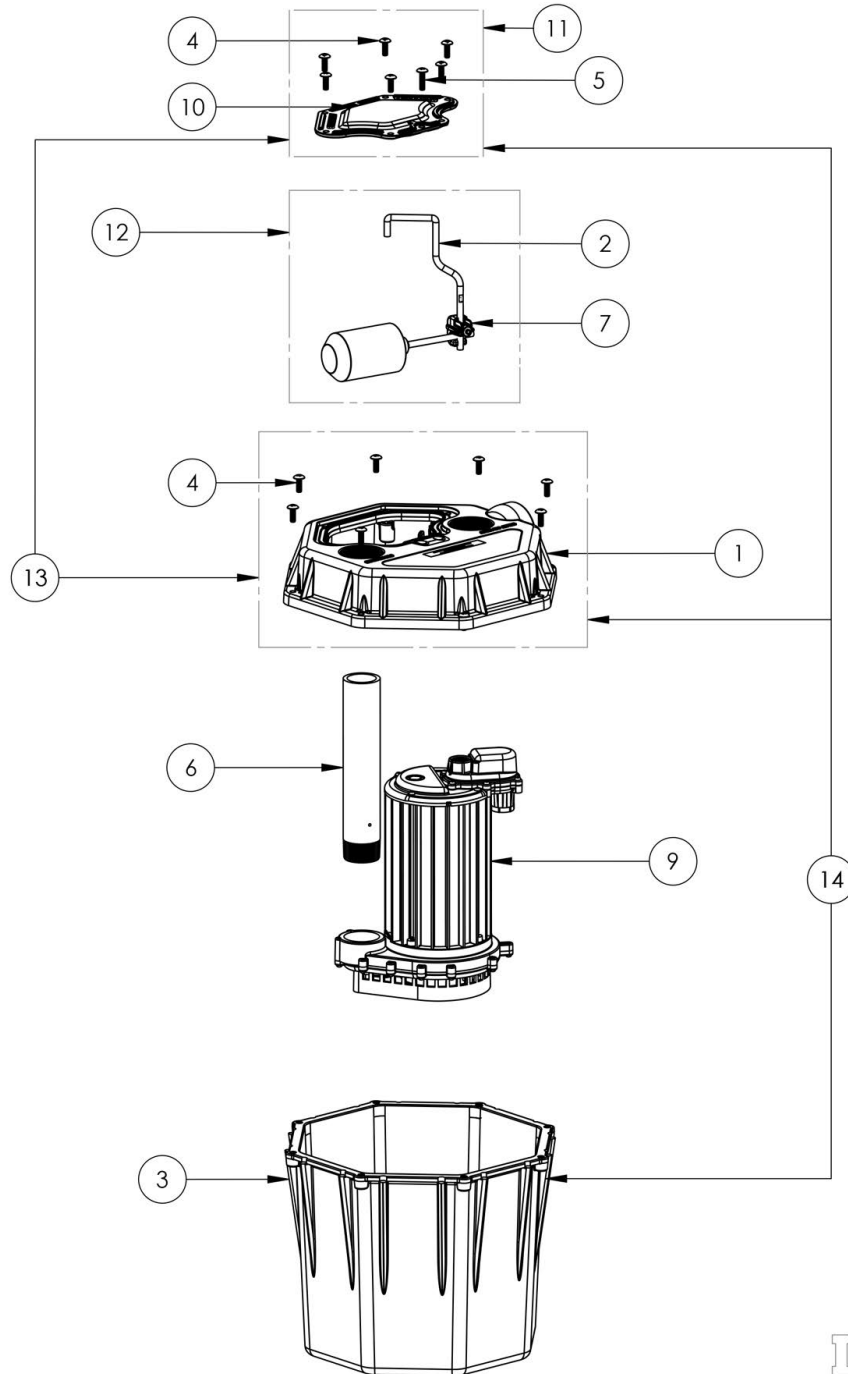

405HV (B59)

405HV**405HV (B59)**

#	PART #	DESCRIPTION	QTY	Note
1	53230BG	405 COVER	1	
2	5360000	404/405 QUICK TREE FLOAT ROD	1	
3	K001157	405 TANK	1	
4	8156000	TRUSS HD, 1/4-20X3/4 18-8 SCREW	14	
5	8157000	TRUSS HD 1/4-20 X 1 18-8 SCREW	1	
6	1183000	NIPPLE 1-1/2 X 9.625 CPVC TOE	1	
7	5045000	FLOAT SUPPORT CLAMP 10-24	1	
9	405HVP	PUMP	1	[1]
10	532400B	ACCESS COVER	1	[2]
11	K001151	ACCESS COVER KIT, INCLUDES HARDWARE	1	
12	K001161	SWITCH TREE KIT	1	
13	K001156	COVER KIT, INCLUDES ACCESS COVER AND HARDWARE	1	
14	K001189	TANK, COVER, ACCESS COVER AND HARDWARE	1	

PART NOTES:

- [1] - [clickhere](#) for 405HVP pump assembly
- [2] - Part requires factory authorized service. Contact Liberty Pumps at 1-800-543-2550