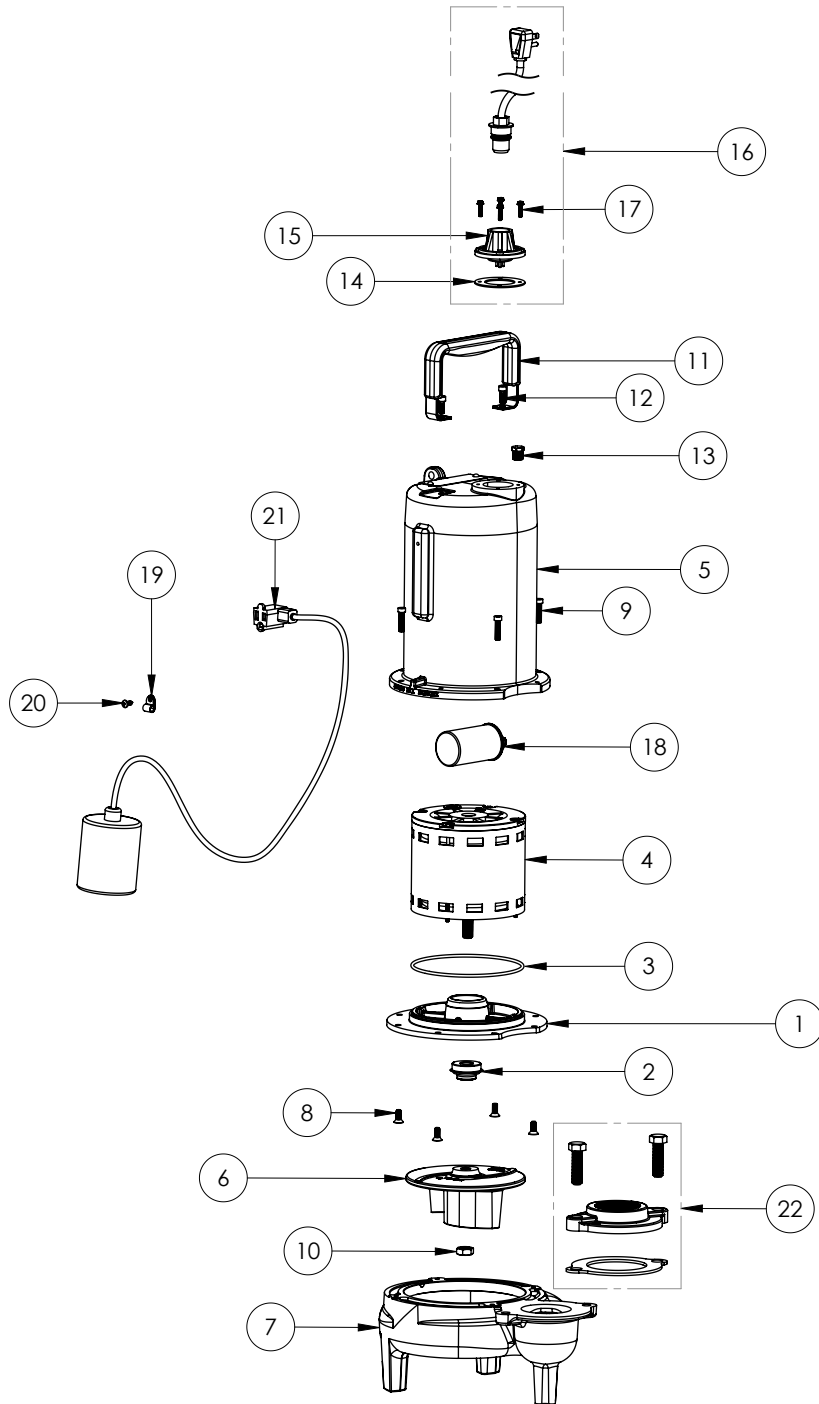

LE71A2 (B71)

LE71A2**LE71A2 (B71)**

#	PART #	DESCRIPTION	QTY	Note
1	53260AR	MOTOR PLATE	1	
2	K001717	KIT, 5/8 UNITIZED 5120000 AND LIP SEAL 5860000	1	
3	5617000	O-RING	1	
4	5340200	MOTOR	1	[1]
5	531400R	MOTOR COVER	1	[1]
6	5130000	IMPELLER, CAST IRON	1	
7	531500R	VOLUTE HOUSING	1	
8	8018000	1/4-20 x 5/8 SLOTTED FLAT HEAD BOLT	4	
9	8091000	1/4-20 x 1 HEX SOCKET HEAD BOLT	4	
10	8046000	1/2-20 HEX STAINLESS STEEL JAM NUT	1	
11	3411200	HANDLE	1	
12	8103000	SCREW 1/4-20x5/8" HX SKT SS	2	
13	5071000	BRASS OIL PLUG	1	
14	5060000	CORD PLATE GASKET	1	
15	5014000	CORD PLATE	1	
16	K001010	POWER CORD, 115V, 10 FOOT CORD	1	
17	8064000	#8-32 x 5/8 HEX WASHER HEAD SCREW	4	
18	51190F0	CAPACITOR	1	
19	8014000	CABLE CLAMP	1	
20	8082000	#10-24 x 3/8 EPOXY LOCK SCREW	1	
21	K001054	61130A0 PUMP SWITCH, 10' 115V	1	
22	K001221	2" DISCHARGE KIT	1	

PART NOTES:

[1] - Part requires factory authorized service. Contact Liberty Pumps at 1-800-543-2550