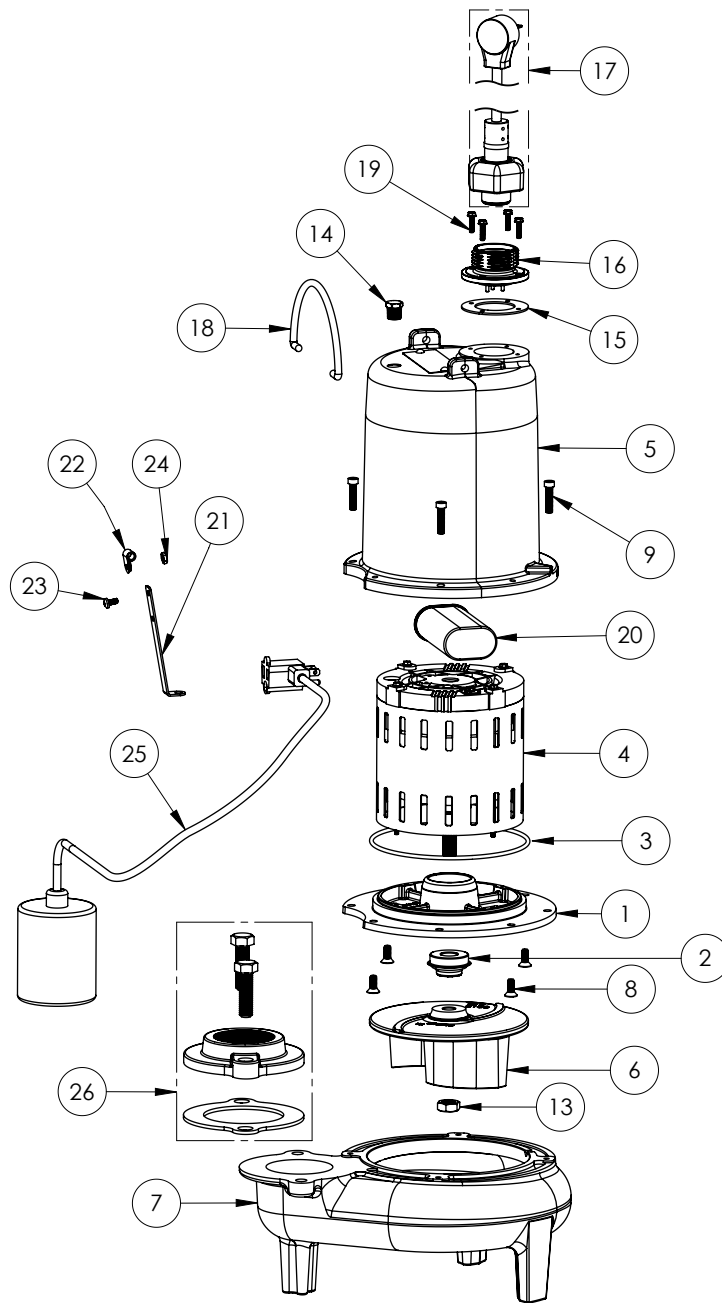

LE71A2-3 (B62)

LE71A2-3**LE71A2-3 (B62)**

#	PART #	DESCRIPTION	QTY	Note
1	53260BR	MOTOR SUPPORT PLATE	1	
2	K001717	KIT, 5/8 UNITIZED 5120000 AND LIP SEAL 5860000	1	
3	5617000	O-RING	1	
4	5329000	MOTOR	1	[1]
5	531400R	MOTOR COVER	1	[1]
6	5130000	IMPELLER, CAST IRON	1	
7	531500R	VOLUTE HOUSING	1	
8	8018000	1/4-20 x 5/8 SLOTTED FLAT HEAD BOLT	4	
9	8091000	1/4-20 x 1 HEX SOCKET HEAD BOLT	4	
13	8046000	1/2-20 HEX STAINLESS STEEL JAM NUT	1	
14	5071000	BRASS OIL PLUG	1	
15	5060000	CORD PLATE GASKET	1	
16	K001216	5619000, CORDPLATE	1	
17	K001432	POWER CORD 58900C0, 115V, 35 FT.	1	
18	K001095	STAINLESS STEEL HANDLE	1	
19	8064000	#8-32 x 5/8 HEX WASHER HEAD SCREW	4	
20	51190F0	CAPACITOR	1	
21	5070000	FLOAT SWITCH SUPPORT	1	
22	8014000	CABLE CLAMP	1	
23	8082000	#10-24 x 3/8 EPOXY LOCK SCREW	1	
24	8002000	#10-24 STAINLESS STEEL HEX	1	
25	K001347	PUMP SWITCH, 35FT.	1	
26	K001221	2" DISCHARGE KIT	1	

PART NOTES:

[1] - Part requires factory authorized service. Contact Liberty Pumps at 1-800-543-2550