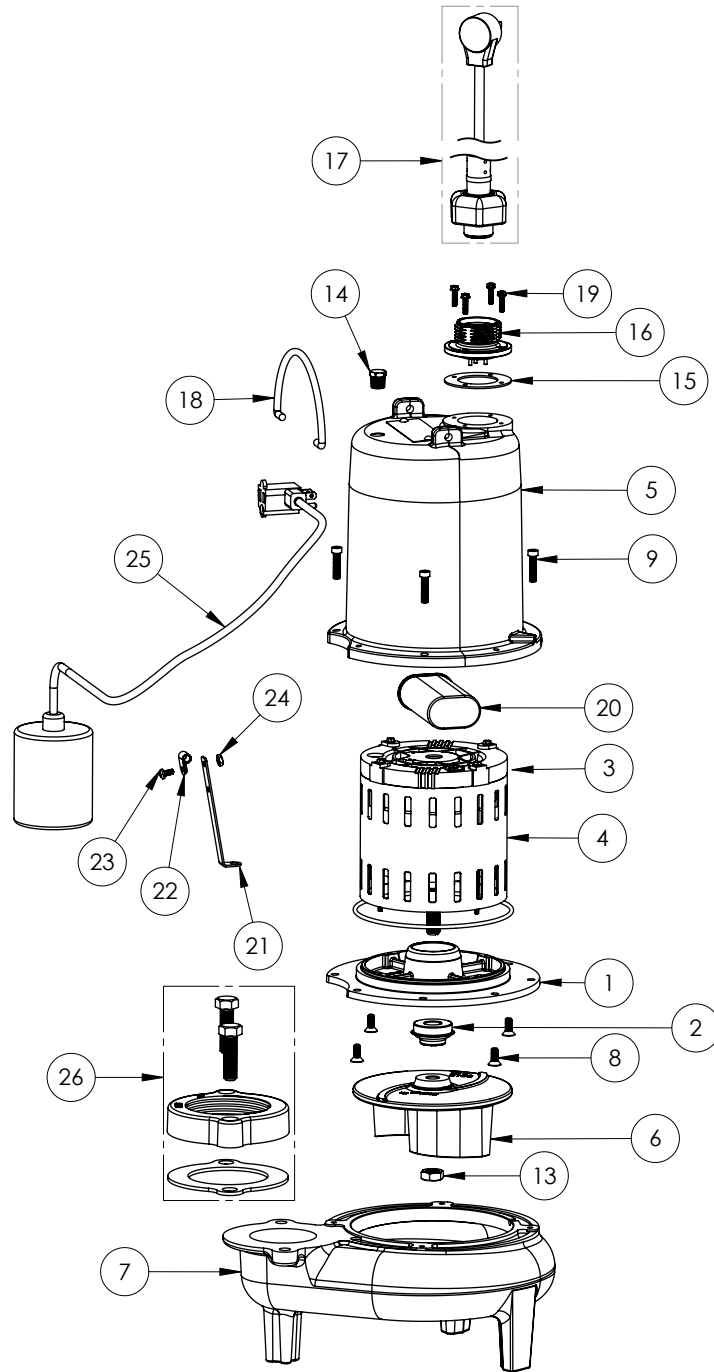

LE71A3-3 (B62)

**LE71A3-3****LE71A3-3 (B62)**

#	PART #	DESCRIPTION	QTY	Note
1	53260BR	MOTOR SUPPORT PLATE	1	
2	K001717	KIT, 5/8 UNITIZED 5120000 AND LIP SEAL 5860000	1	
3	5617000	O-RING	1	
4	5329000	MOTOR	1	[1]
5	531400R	MOTOR COVER	1	[1]
6	5130000	IMPELLER, CAST IRON	1	
7	531500R	VOLUTE HOUSING	1	
8	8018000	1/4-20 x 5/8 SLOTTED FLAT HEAD BOLT	4	
9	8091000	1/4-20 x 1 HEX SOCKET HEAD BOLT	4	
13	8046000	1/2-20 HEX STAINLESS STEEL JAM NUT	1	
14	5071000	BRASS OIL PLUG	1	
15	5060000	CORD PLATE GASKET	1	
16	K001216	5619000, CORDPLATE	1	
17	K001432	POWER CORD 58900C0, 115V, 35 FT.	1	
18	K001095	STAINLESS STEEL HANDLE	1	
19	8064000	#8-32 x 5/8 HEX WASHER HEAD SCREW	4	
20	51190F0	CAPACITOR	1	
21	5070000	FLOAT SWITCH SUPPORT	1	
22	8014000	CABLE CLAMP	1	
23	8082000	#10-24 x 3/8 EPOXY LOCK SCREW	1	
24	8002000	#10-24 STAINLESS STEEL HEX	1	
25	K001347	PUMP SWITCH, 35FT.	1	
26	K001222	3" DISCHARGE KIT	1	

**PART NOTES:**

[1] - Part requires factory authorized service. Contact Liberty Pumps at 1-800-543-2550