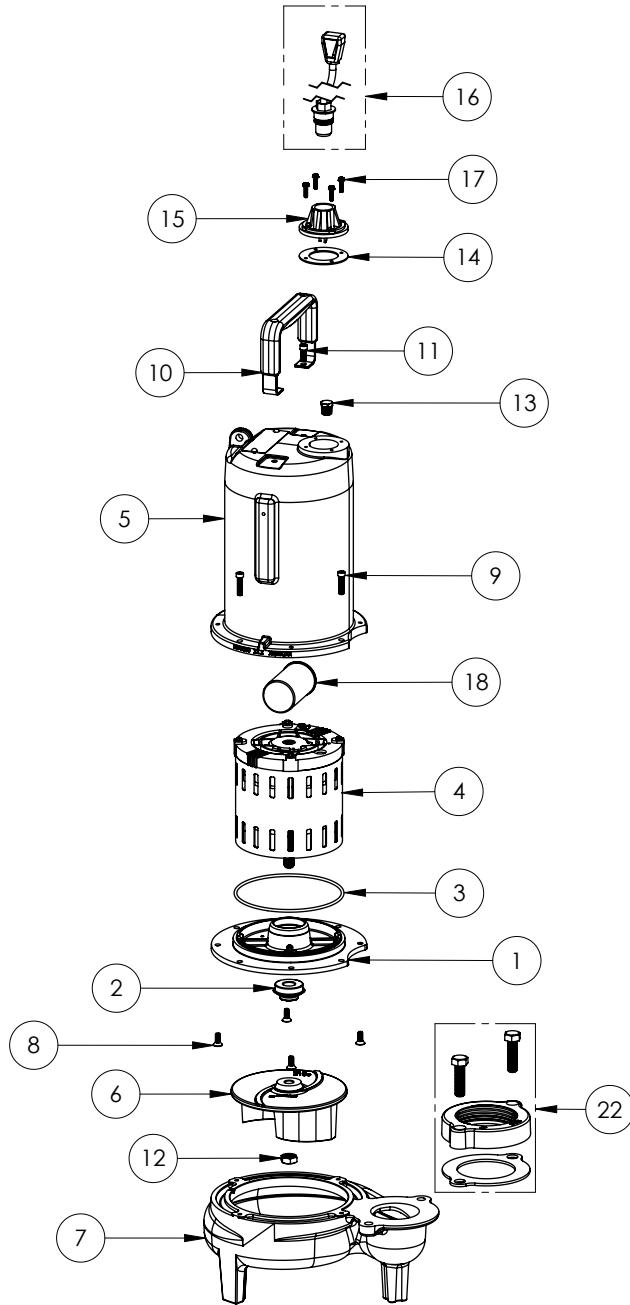

LE71M3-2 (B72)

LE71M3-2**LE71M3-2 (B72)**

#	PART #	DESCRIPTION	QTY	Note
1	53260BR	MOTOR SUPPORT PLATE	1	
2	K001717	KIT, 5/8 UNITIZED 5120000 AND LIP SEAL 5860000	1	
3	5617000	O-RING	1	
4	5329000	MOTOR	1	[1]
5	531400R	MOTOR COVER	1	[1]
6	5130000	IMPELLER, CAST IRON	1	
7	531500R	VOLUTE HOUSING	1	
8	8018000	1/4-20 x 5/8 SLOTTED FLAT HEAD BOLT	4	
9	8091000	1/4-20 x 1 HEX SOCKET HEAD BOLT	4	
10	3411200	HANDLE	1	
11	8103000	SCREW 1/4-20x5/8" HX SKT SS	2	
12	8046000	1/2-20 HEX STAINLESS STEEL JAM NUT	1	
13	50710A0	PIPE PLUG, 1/4" HEX HD BRASS NPTF	1	
14	5060000	CORD PLATE GASKET	1	
15	5014000	CORD PLATE	1	
16	K001008	POWER CORD, 115V, 25 FOOT CORD	1	
17	8064000	#8-32 x 5/8 HEX WASHER HEAD SCREW	4	
18	51190F0	CAPACITOR	1	
22	K001222	3" DISCHARGE KIT	1	

PART NOTES:

[1] - Part requires factory authorized service. Contact Liberty Pumps at 1-800-543-2550