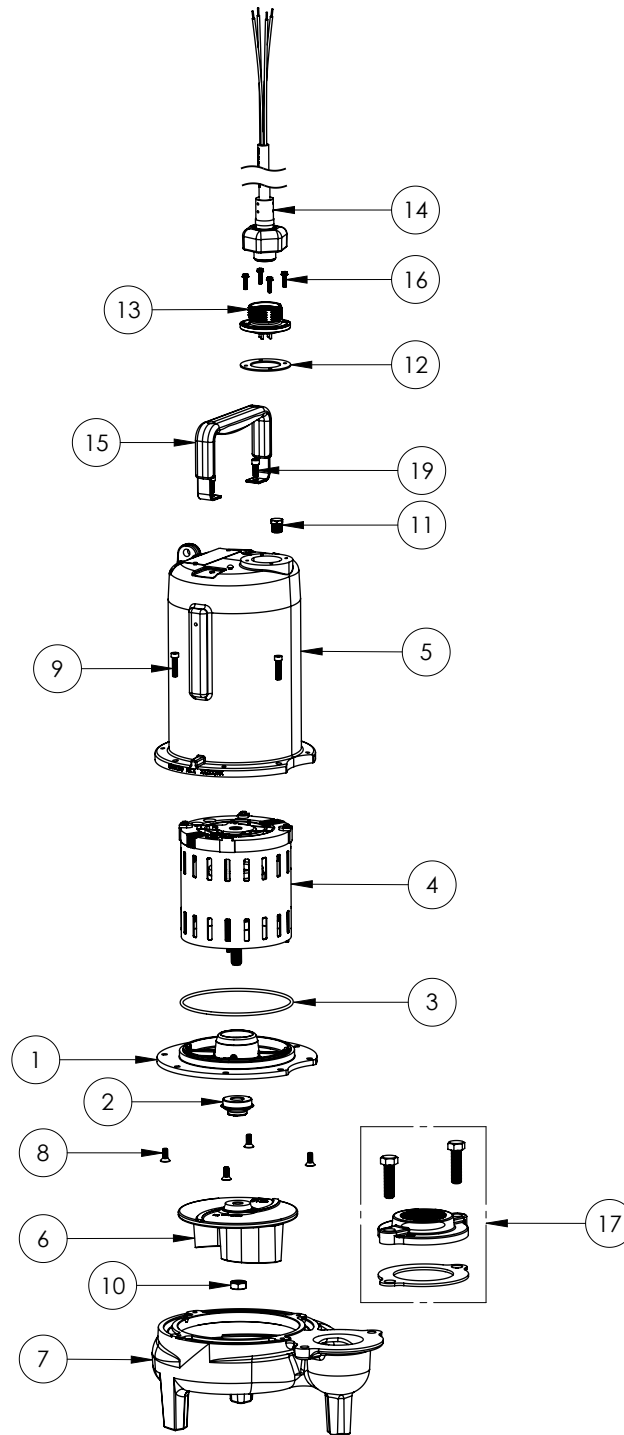

LE73M2-3 (B72)

**LE73M2-3****LE73M2-3 (B72)**

#	PART #	DESCRIPTION	QTY	Note
1	53260BR	MOTOR SUPPORT PLATE	1	
2	K001717	KIT, 5/8 UNITIZED 5120000 AND LIP SEAL 5860000	1	
3	5617000	O-RING	1	
4	5331000	MOTOR (KIT, MTR REPLACE K001862)	1	[1]
5	531400R	MOTOR COVER	1	[1]
6	5130000	IMPELLER, CAST IRON	1	
7	531500R	VOLUTE HOUSING	1	
8	8018000	1/4-20 x 5/8 SLOTTED FLAT HEAD BOLT	4	
9	8091000	1/4-20 x 1 HEX SOCKET HEAD BOLT	4	
10	8046000	1/2-20 HEX STAINLESS STEEL JAM NUT	1	
11	50710A0	PIPE PLUG, 1/4" HEX HD BRASS NPTF	1	
12	5060000	CORD PLATE GASKET	1	
13	5629000	CORDPLATE	1	
14	K001383	56310C0 35' CORD KIT	1	
15	3411200	HANDLE	1	
16	8064000	#8-32 x 5/8 HEX WASHER HEAD SCREW	4	
17	K001221	2" DISCHARGE KIT	1	
19	8103000	SCREW 1/4-20x5/8" HX SKT SS	2	

**PART NOTES:**

[1] - Part requires factory authorized service. Contact Liberty Pumps at 1-800-543-2550