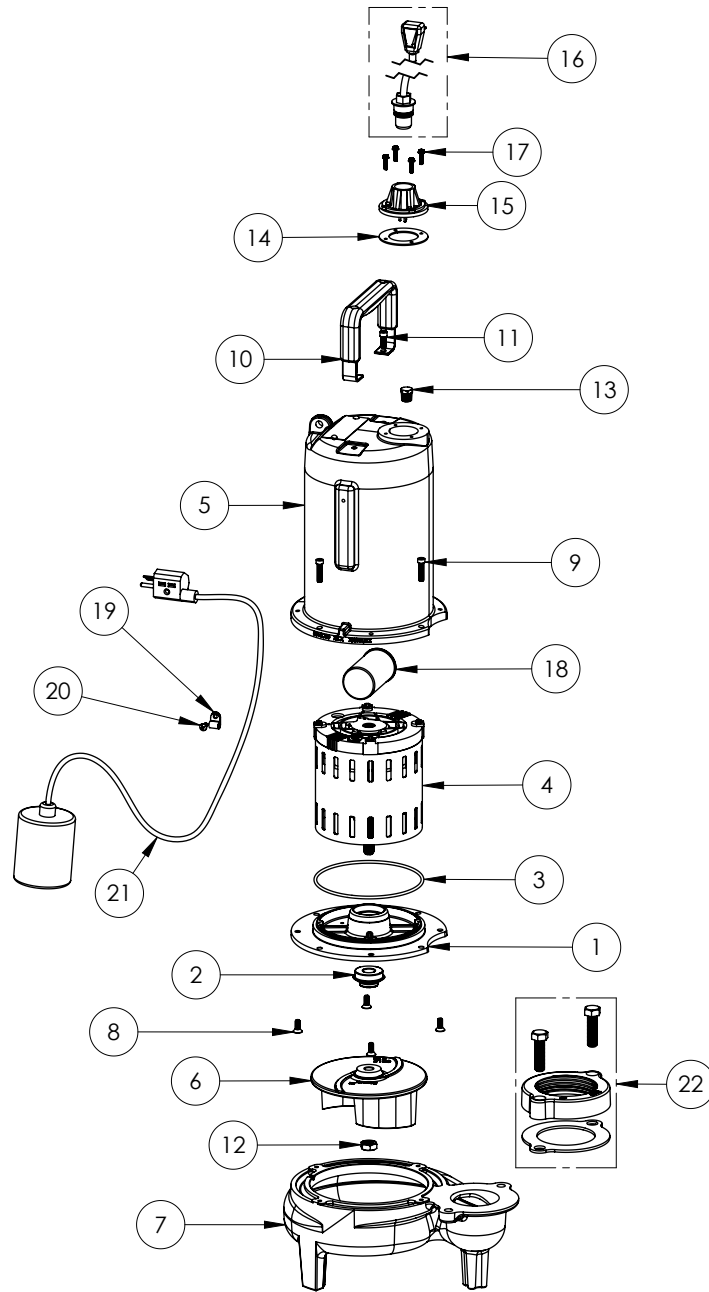

LE72A3 (B72)

LE72A3**LE72A3 (B72)**

#	PART #	DESCRIPTION	QTY	Note
1	53260BR	MOTOR SUPPORT PLATE	1	
2	K001717	KIT, 5/8 UNITIZED 5120000 AND LIP SEAL 5860000	1	
3	5617000	O-RING	1	
4	5330000	MOTOR	1	[1]
5	531400R	MOTOR COVER	1	[1]
6	5130000	IMPELLER, CAST IRON	1	
7	531500R	VOLUTE HOUSING	1	
8	8018000	1/4-20 x 5/8 SLOTTED FLAT HEAD BOLT	4	
9	8091000	1/4-20 x 1 HEX SOCKET HEAD BOLT	4	
10	3411200	HANDLE	1	
11	8103000	SCREW 1/4-20x5/8" HX SKT SS	2	
12	8046000	1/2-20 HEX STAINLESS STEEL JAM NUT	1	
13	50710A0	PIPE PLUG, 1/4" HEX HD BRASS NPTF	1	
14	5060000	CORD PLATE GASKET	1	
15	5014000	CORD PLATE	1	
16	K001058	POWER CORD, 10FT. 230V	1	
17	8064000	#8-32 x 5/8 HEX WASHER HEAD SCREW	4	
18	51190F0	CAPACITOR	1	
19	8014000	CABLE CLAMP	1	
20	8082000	#10-24 x 3/8 EPOXY LOCK SCREW	1	
21	K001019	61140A0 PUMP SWITCH, 10' 230V, INCLUDES MOUNTING HARDWARE	1	
22	K001222	3" DISCHARGE KIT	1	

PART NOTES:

[1] - Part requires factory authorized service. Contact Liberty Pumps at 1-800-543-2550