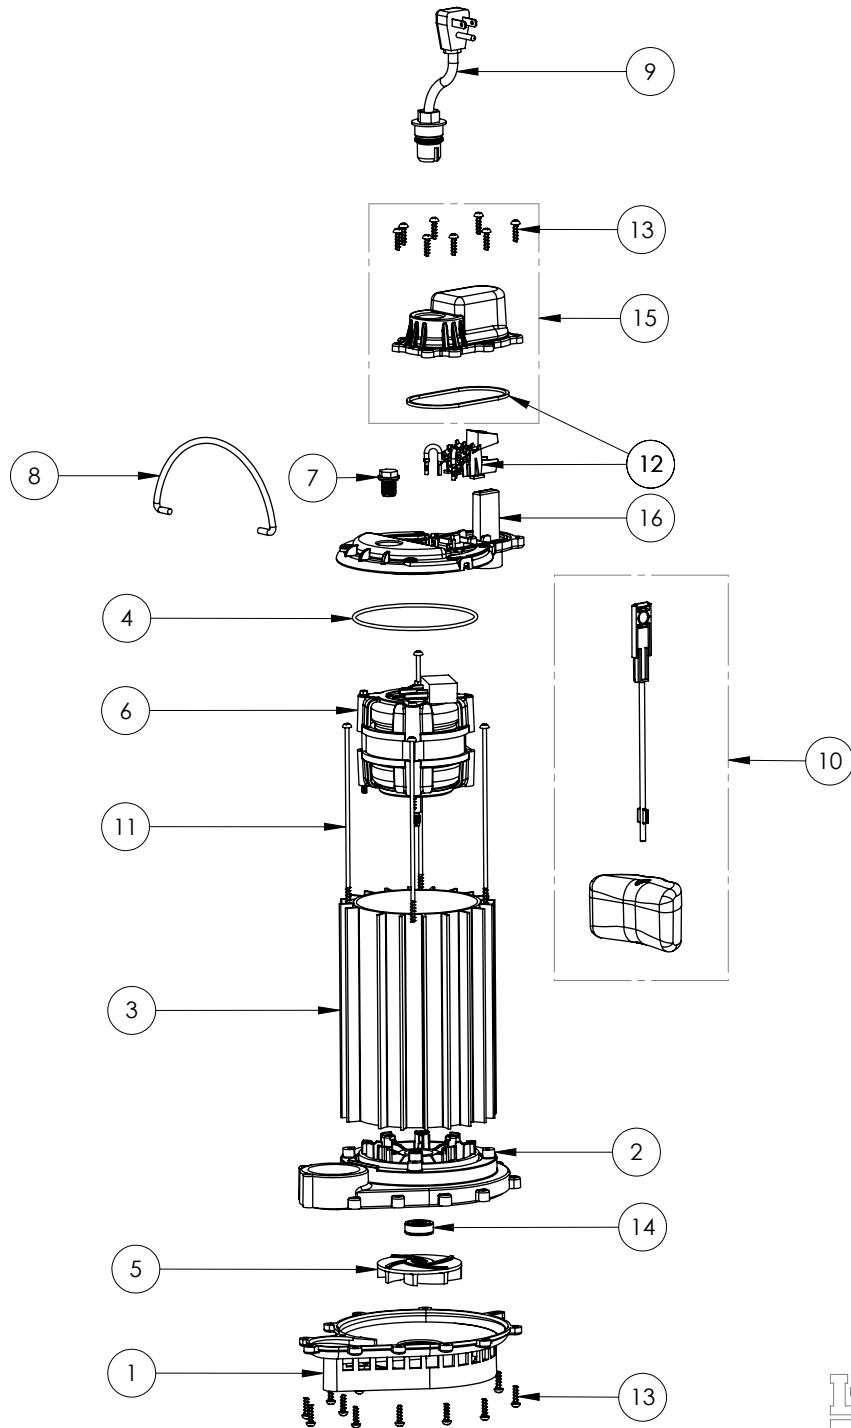

237 (B60)

237 (B60)

#	PART #	DESCRIPTION	QTY	Note
1	233600B	BASE WITH VOLUTE ASSEMBLY	1	
2	23310AB	MOTOR SUPPORT PLATE	1	[1]
3	230700S	MOTOR HOUSING	1	[1]
5	K001331	IMPELLER	1	
6	2415200	PSC MOTOR	1	[1]
7	8089000	OIL PLUG, O-RING ASSEMBLY	1	
8	K001082	HANDLE	1	
9	K001010	POWER CORD, 115V, 10 FOOT CORD	1	
10	K001048	VMF FLOAT AND ROD KIT	1	
11	8042200	#10 x 6-1/2 STAINLESS STEEL SCREW	4	[1]
12	K001330	VMF SWITCH AND SEALING KIT	1	
13	8104200	#10 HILO X 5/8" STAINLESS STEEL SCREW	20	
14	K001254	3043000 5/16" SHAFT SEAL	1	[1]
15	K001329	VMF SWITCH COVER KIT	1	
16	207900B	VMF MOTOR COVER	1	[1]
17	LPOILT1032OZ	REPLACEMENT T10 OIL, QUART BOTTLE (REF 8504000)	1	[2]

PART NOTES:

- [1] - Part requires factory authorized service. Contact Liberty Pumps at 1-800-543-2550
 [2] - Acceptable for use in all liberty Pump's oil-filled products

Acceptable for use in all liberty Pump's oil-filled products