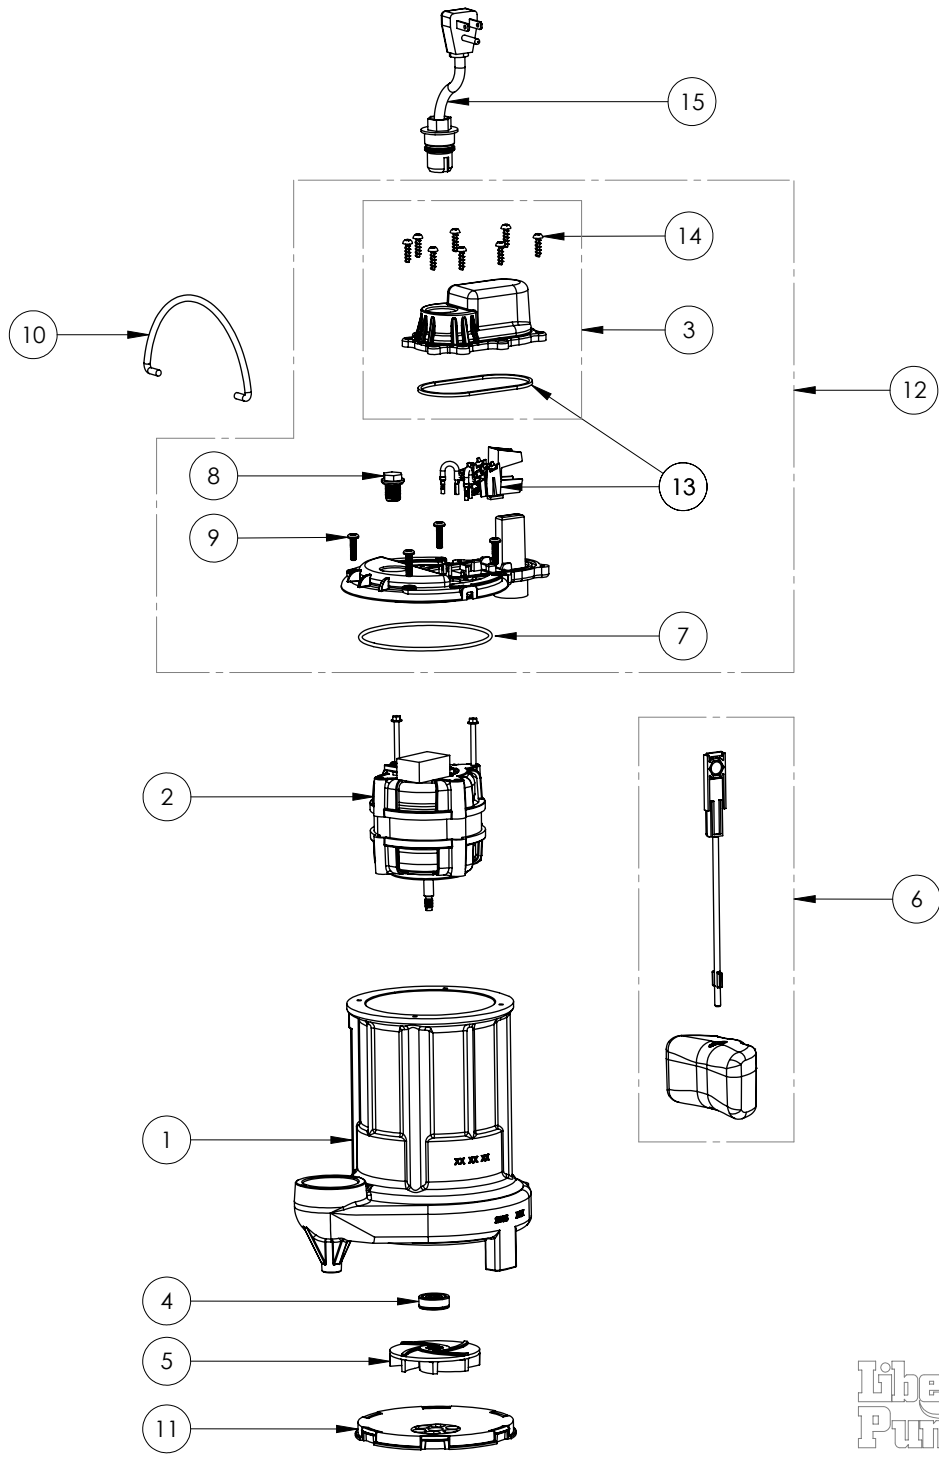

257 (B60)

## 257 (B60)

#	PART #	DESCRIPTION	QTY	Note
1	25050BJ	CAST IRON HOUSING WITHOUT HOLE FOR SWITCH MOUNT	1	[1]
2	2415200	PSC MOTOR	1	[1]
3	K001329	VMF SWITCH COVER KIT	1	
4	K001254	3043000 5/16" SHAFT SEAL	1	[1]
5	K001331	IMPELLER	1	
6	K001048	VMF FLOAT AND ROD KIT	1	
7	2357000	O-RING	1	[1]
8	8089000	OIL PLUG, O-RING ASSEMBLY	1	
9	8072000	#10 - 24 x 3/4" SCREW	4	
10	K001082	HANDLE	1	
11	K001940	250 SERIES PLASTIC SCREEN	1	
12	K001332	VMF MOTOR COVER KIT	1	
13	K001330	VMF SWITCH AND SEALING KIT	1	
14	8104200	#10 HILO X 5/8" STAINLESS STEEL SCREW	8	
15	K001010	POWER CORD, 115V, 10 FOOT CORD	1	
16	LPOILT1032OZ	REPLACEMENT T10 OIL, QUART BOTTLE (REF 8504000)	1	[2]

**PART NOTES:**

- [1] - Part requires factory authorized service. Contact Liberty Pumps at 1-800-543-2550  
 [2] - Acceptable for use in all liberty Pump's oil-filled products

Acceptable for use in all liberty Pump's oil-filled products