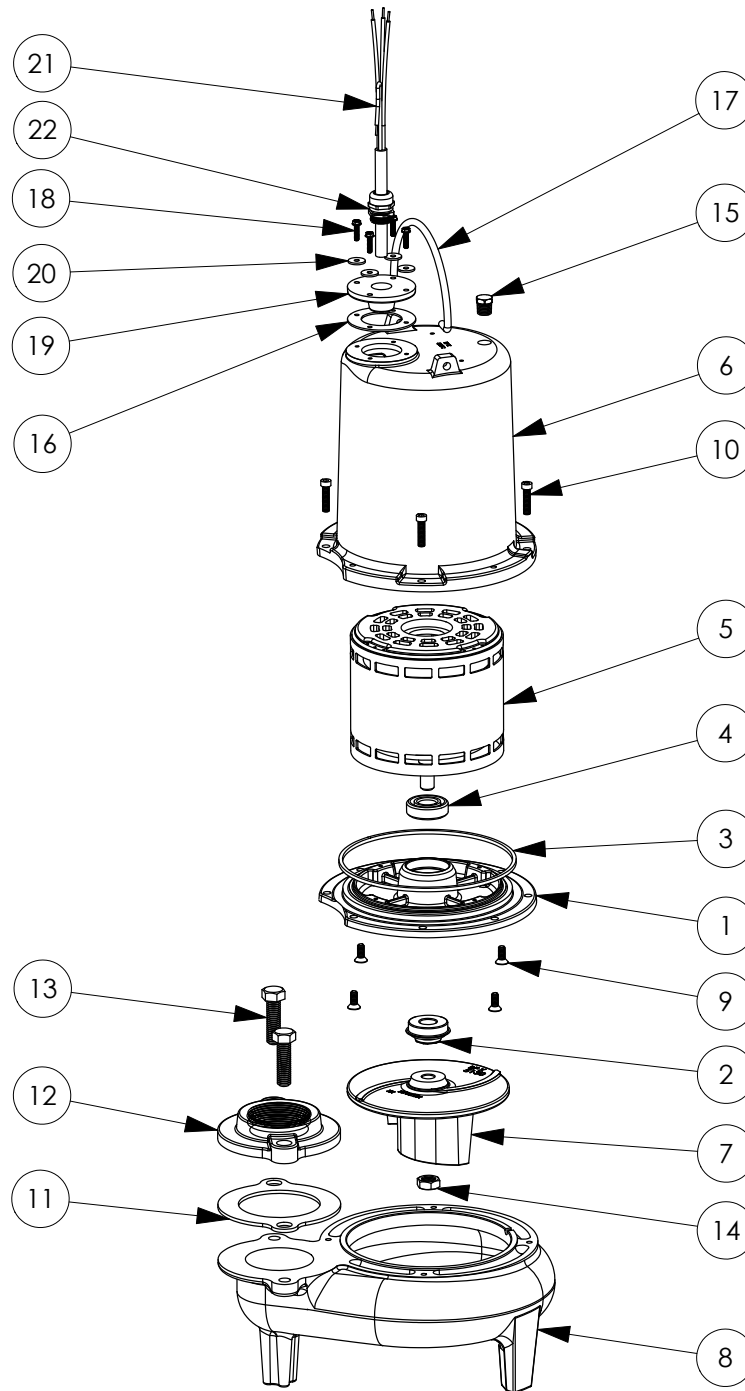

LE74M2-2 (B10)

LE74M2-2**LE74M2-2 (B10)**

| # | PART # | DESCRIPTION | QTY | Note |
|----|---------|--|-----|------|
| 1 | 510100R | MOTOR SUPPORT PLATE | 1 | |
| 2 | K001717 | KIT, 5/8 UNITIZED 5120000 AND LIP SEAL 5860000 | 1 | |
| 3 | 5107000 | MOTOR COVER SEALRING | 1 | [1] |
| 4 | 5124000 | BEARING | 1 | |
| 5 | 5342000 | MOTOR | 1 | |
| 6 | 527700R | MOTOR COVER | 1 | |
| 7 | 5130000 | IMPELLER, CAST IRON | 1 | |
| 8 | 510200R | VOLUTE HOUSING | 1 | |
| 9 | 8018000 | 1/4-20 x 5/8 SLOTTED FLAT HEAD BOLT | 4 | |
| 10 | 8091000 | 1/4-20 x 1 HEX SOCKET HEAD BOLT | 4 | |
| 11 | 5129000 | FLANGE GASKET, FITS 2" OR 3" | 1 | |
| 12 | K001221 | 2" DISCHARGE KIT | 1 | |
| 13 | 8037000 | 1/2-13 x 1-3/4 STAINLESS STEEL BOLT | 2 | |
| 14 | 8046000 | 1/2-20 HEX STAINLESS STEEL JAM NUT | 1 | |
| 15 | 5071000 | BRASS OIL PLUG | 1 | |
| 16 | 5060000 | CORD PLATE GASKET | 1 | |
| 17 | K001095 | STAINLESS STEEL HANDLE | 1 | |
| 18 | 8064000 | #8-32 x 5/8 HEX WASHER HEAD SCREW | 4 | |
| 19 | 5396000 | CORD PLATE | 1 | |
| 20 | 8140000 | #8 FLAT WASHER TYPE B WIDE SS | 4 | |
| 21 | 54000A0 | POWER CORD KIT, CAST IRON 3PH 25ft CORD | 1 | |
| 22 | 5397000 | CORD PLATE NUT | 1 | |

PART NOTES:

[1] - Part requires factory authorized service. Contact Liberty Pumps at 1-800-543-2550