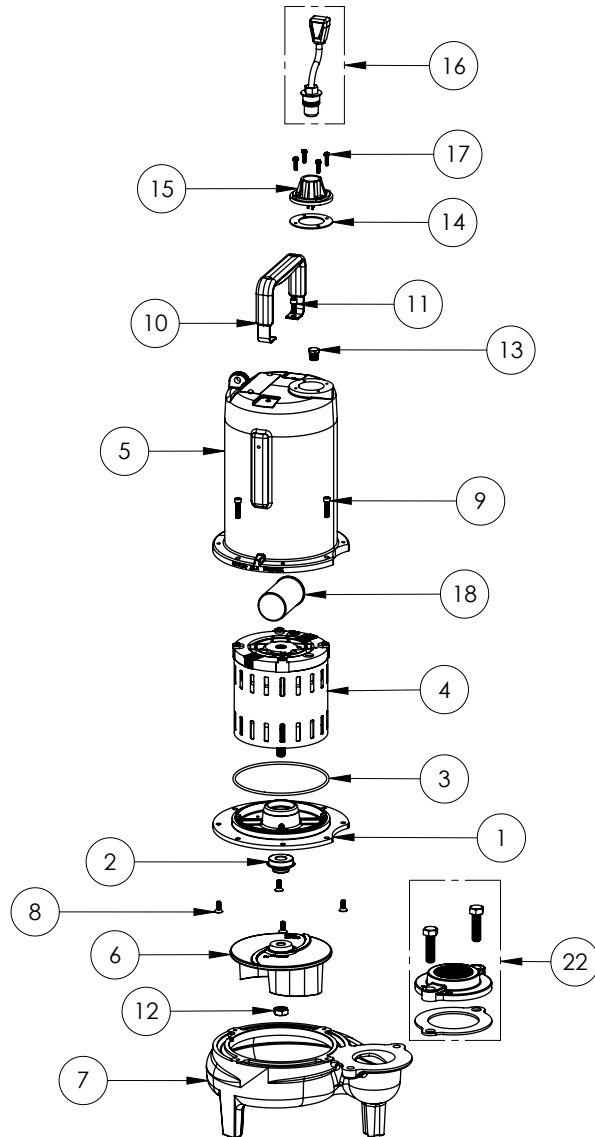

LE71M2

LE71M2 (B72)

Liberty
Pumps

LE71M2**LE71M2 (B72)**

#	PART #	DESCRIPTION	QTY	Note
1	53260BR	MOTOR SUPPORT PLATE	1	
2	K001717	KIT, 5/8 UNITIZED 5120000 AND LIP SEAL 5860000	1	
3	5617000	O-RING	1	
4	5329000	MOTOR	1	[1]
5	531400R	MOTOR COVER	1	[1]
6	5130000	IMPELLER, CAST IRON	1	
7	531500R	VOLUTE HOUSING	1	
8	8018000	1/4-20 x 5/8 SLOTTED FLAT HEAD BOLT	4	
9	8091000	1/4-20 x 1 HEX SOCKET HEAD BOLT	4	
10	3411200	HANDLE	1	
11	8103000	SCREW 1/4-20x5/8" HX SKT SS	2	
12	8046000	1/2-20 HEX STAINLESS STEEL JAM NUT	1	
13	50710A0	PIPE PLUG, 1/4" HEX HD BRASS NPTF	1	
14	5060000	CORD PLATE GASKET	1	
15	5014000	CORD PLATE	1	
16	K001010	POWER CORD, 115V, 10 FOOT CORD	1	
17	8064000	#8-32 x 5/8 HEX WASHER HEAD SCREW	4	
18	51190F0	CAPACITOR	1	
22	K001221	2" DISCHARGE KIT	1	

PART NOTES:

[1] - Part requires factory authorized service. Contact Liberty Pumps at 1-800-543-2550