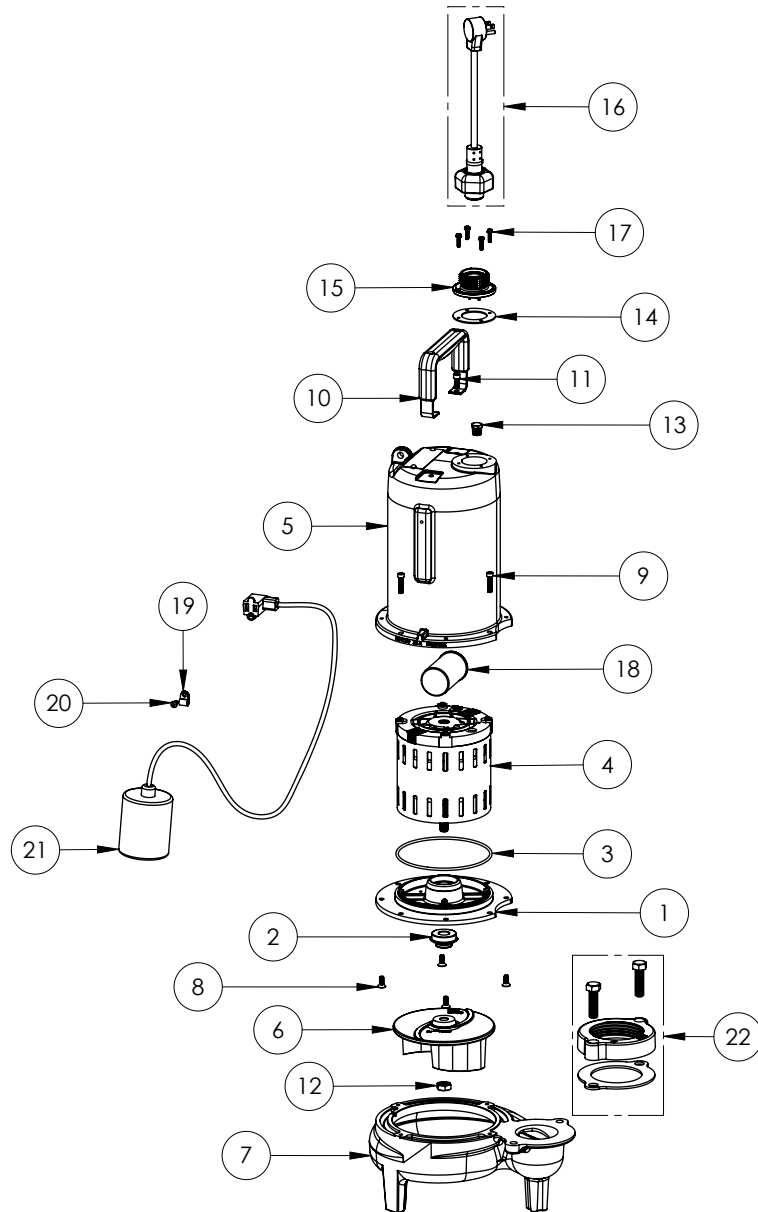

LE71A3-3 (B72)

LE71A3-3**LE71A3-3 (B72)**

| # | PART # | DESCRIPTION | QTY | Note |
|----|---------|--|-----|------|
| 1 | 53260BR | MOTOR SUPPORT PLATE | 1 | |
| 2 | K001717 | KIT, 5/8 UNITIZED 5120000 AND LIP SEAL 5860000 | 1 | |
| 3 | 5617000 | O-RING | 1 | |
| 4 | 5329000 | MOTOR | 1 | [1] |
| 5 | 531400R | MOTOR COVER | 1 | [1] |
| 6 | 5130000 | IMPELLER, CAST IRON | 1 | |
| 7 | 531500R | VOLUTE HOUSING | 1 | |
| 8 | 8018000 | 1/4-20 x 5/8 SLOTTED FLAT HEAD BOLT | 4 | |
| 9 | 8091000 | 1/4-20 x 1 HEX SOCKET HEAD BOLT | 4 | |
| 10 | 3411200 | HANDLE | 1 | |
| 11 | 8103000 | SCREW 1/4-20x5/8" HX SKT SS | 2 | |
| 12 | 8046000 | 1/2-20 HEX STAINLESS STEEL JAM NUT | 1 | |
| 13 | 50710A0 | PIPE PLUG, 1/4" HEX HD BRASS NPTF | 1 | |
| 14 | 5060000 | CORD PLATE GASKET | 1 | |
| 15 | K001216 | 5619000, CORDPLATE | 1 | |
| 16 | K001432 | POWER CORD 58900C0, 115V, 35 FT. | 1 | |
| 17 | 8064000 | #8-32 x 5/8 HEX WASHER HEAD SCREW | 4 | |
| 18 | 51190F0 | CAPACITOR | 1 | |
| 19 | 8067000 | CABLE CLAMP | 1 | |
| 20 | 8082000 | #10-24 x 3/8 EPOXY LOCK SCREW | 1 | |
| 21 | K001347 | PUMP SWITCH, 35FT. | 1 | |
| 22 | K001222 | 3" DISCHARGE KIT | 1 | |

PART NOTES:

[1] - Part requires factory authorized service. Contact Liberty Pumps at 1-800-543-2550