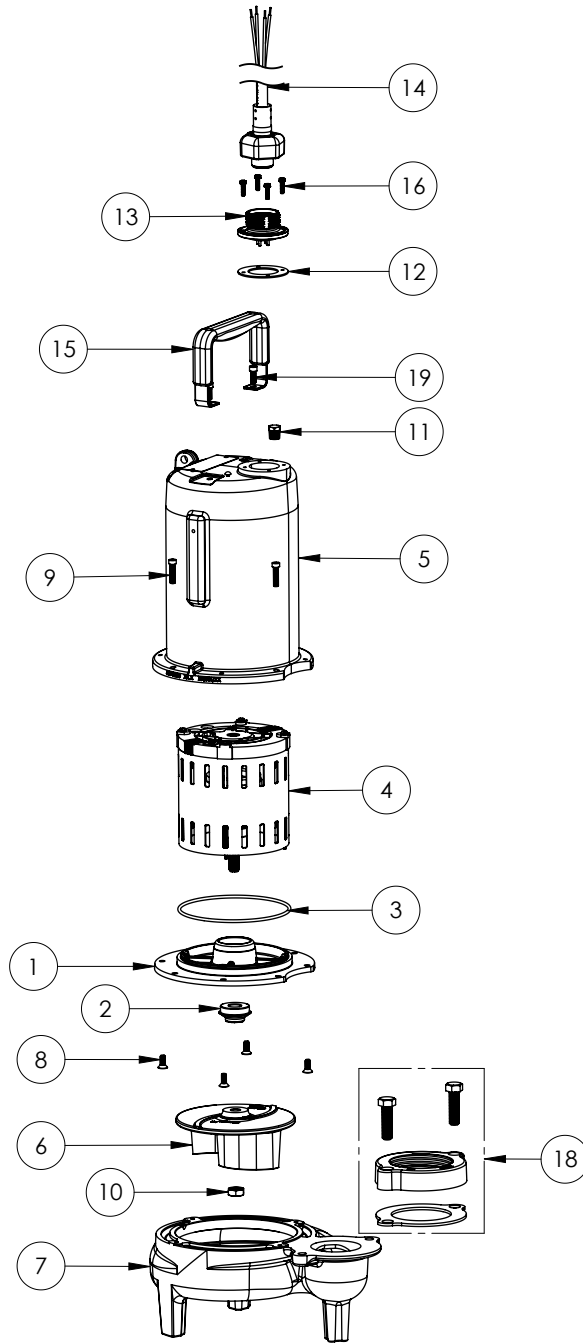

LE73M3-2 (B72)

**LE73M3-2****LE73M3-2 (B72)**

| #  | PART #  | DESCRIPTION                                    | QTY | Note |
|----|---------|------------------------------------------------|-----|------|
| 1  | 53260BR | MOTOR SUPPORT PLATE                            | 1   |      |
| 2  | K001717 | KIT, 5/8 UNITIZED 5120000 AND LIP SEAL 5860000 | 1   |      |
| 3  | 5617000 | O-RING                                         | 1   |      |
| 4  | 5331000 | MOTOR (KIT, MTR REPLACE K001862)               | 1   | [1]  |
| 5  | 531400R | MOTOR COVER                                    | 1   | [1]  |
| 6  | 5130000 | IMPELLER, CAST IRON                            | 1   |      |
| 7  | 531500R | VOLUTE HOUSING                                 | 1   |      |
| 8  | 8018000 | 1/4-20 x 5/8 SLOTTED FLAT HEAD BOLT            | 4   |      |
| 9  | 8091000 | 1/4-20 x 1 HEX SOCKET HEAD BOLT                | 4   |      |
| 10 | 8046000 | 1/2-20 HEX STAINLESS STEEL JAM NUT             | 1   |      |
| 11 | 50710A0 | PIPE PLUG, 1/4" HEX HD BRASS NPTF              | 1   |      |
| 12 | 5060000 | CORD PLATE GASKET                              | 1   |      |
| 13 | 5629000 | CORDPLATE                                      | 1   |      |
| 14 | K001357 | POWER CORD, 25FT                               | 1   |      |
| 15 | 3411200 | HANDLE                                         | 1   |      |
| 16 | 8064000 | #8-32 x 5/8 HEX WASHER HEAD SCREW              | 4   |      |
| 18 | K001222 | 3" DISCHARGE KIT                               | 1   |      |
| 19 | 8103000 | SCREW 1/4-20x5/8" HX SKT SS                    | 2   |      |

**PART NOTES:**

[1] - Part requires factory authorized service. Contact Liberty Pumps at 1-800-543-2550