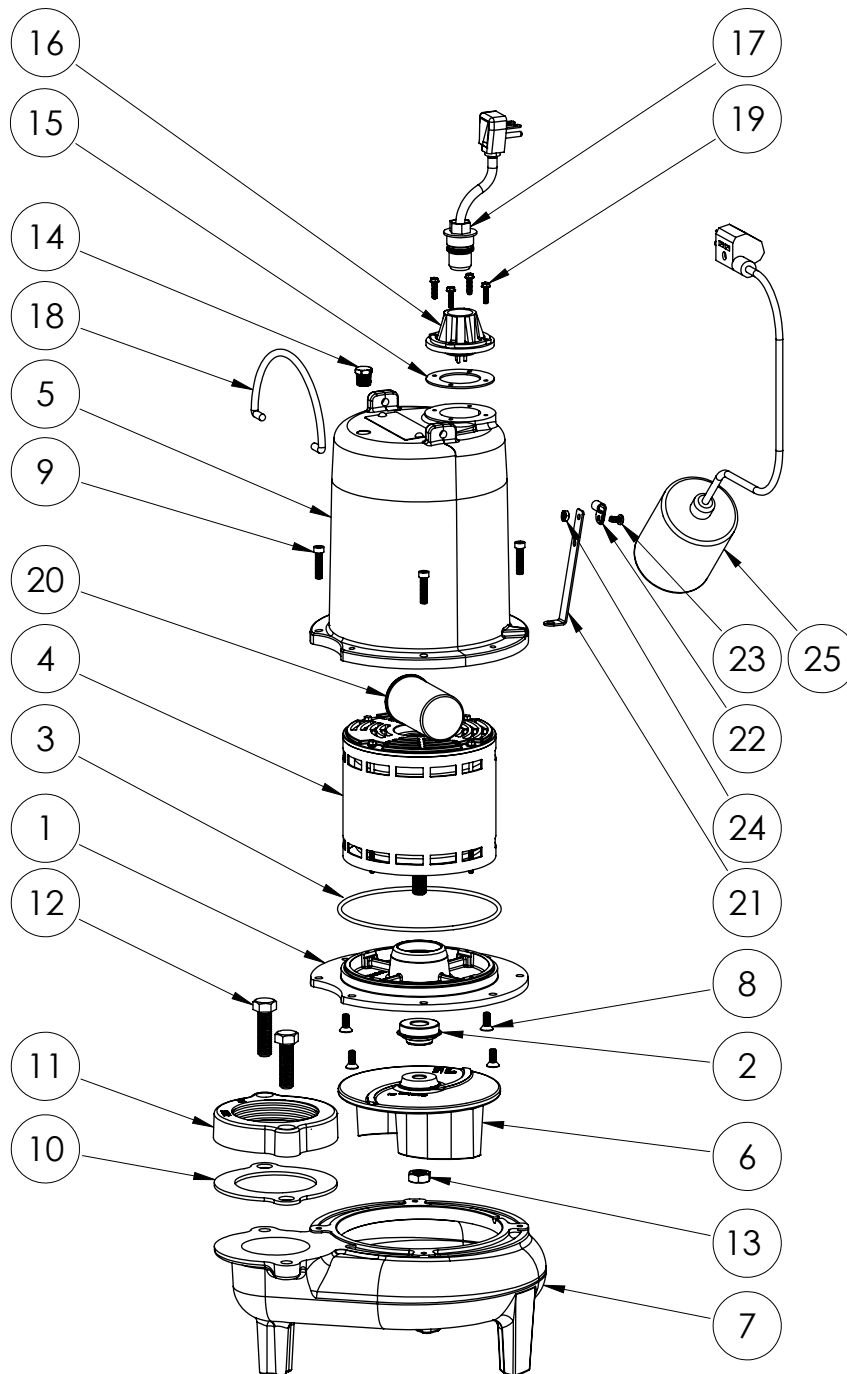

LE72A3

LE72A3 (B61)

LE72A3B61

LE72A3**LE72A3 (B61)**

#	PART #	DESCRIPTION	QTY	Note
1	532600R	MOTOR SUPPORT PLATE	1	
2	K001717	KIT, 5/8 UNITIZED 5120000 AND LIP SEAL 5860000	1	
3	5617000	O-RING	1	
4	5341000	MOTOR	1	
5	531400R	MOTOR COVER	1	[1]
6	5130000	IMPELLER, CAST IRON	1	
7	531500R	VOLUTE HOUSING	1	
8	8018000	1/4-20 x 5/8 SLOTTED FLAT HEAD BOLT	4	
9	8091000	1/4-20 x 1 HEX SOCKET HEAD BOLT	4	
10	5129000	FLANGE GASKET, FITS 2" OR 3"	1	
11	K001222	3" DISCHARGE KIT	1	
12	8037000	1/2-13 x 1-3/4 STAINLESS STEEL BOLT	2	
13	8046000	1/2-20 HEX STAINLESS STEEL JAM NUT	1	
14	5071000	BRASS OIL PLUG	1	
15	5060000	CORD PLATE GASKET	1	
16	5014000	CORD PLATE	1	
17	K001058	POWER CORD, 10FT. 230V	1	
18	K001095	STAINLESS STEEL HANDLE	1	
19	8064000	#8-32 x 5/8 HEX WASHER HEAD SCREW	4	
20	51190F0	CAPACITOR	1	
21	5070000	FLOAT SWITCH SUPPORT	1	
22	8014000	CABLE CLAMP	1	
23	8082000	#10-24 x 3/8 EPOXY LOCK SCREW	1	
24	8002000	#10-24 STAINLESS STEEL HEX	1	
25	K001019	61140A0 PUMP SWITCH, 10' 230V, INCLUDES MOUNTING HARDWARE	1	

PART NOTES:

[1] - Part requires factory authorized service. Contact Liberty Pumps at 1-800-543-2550