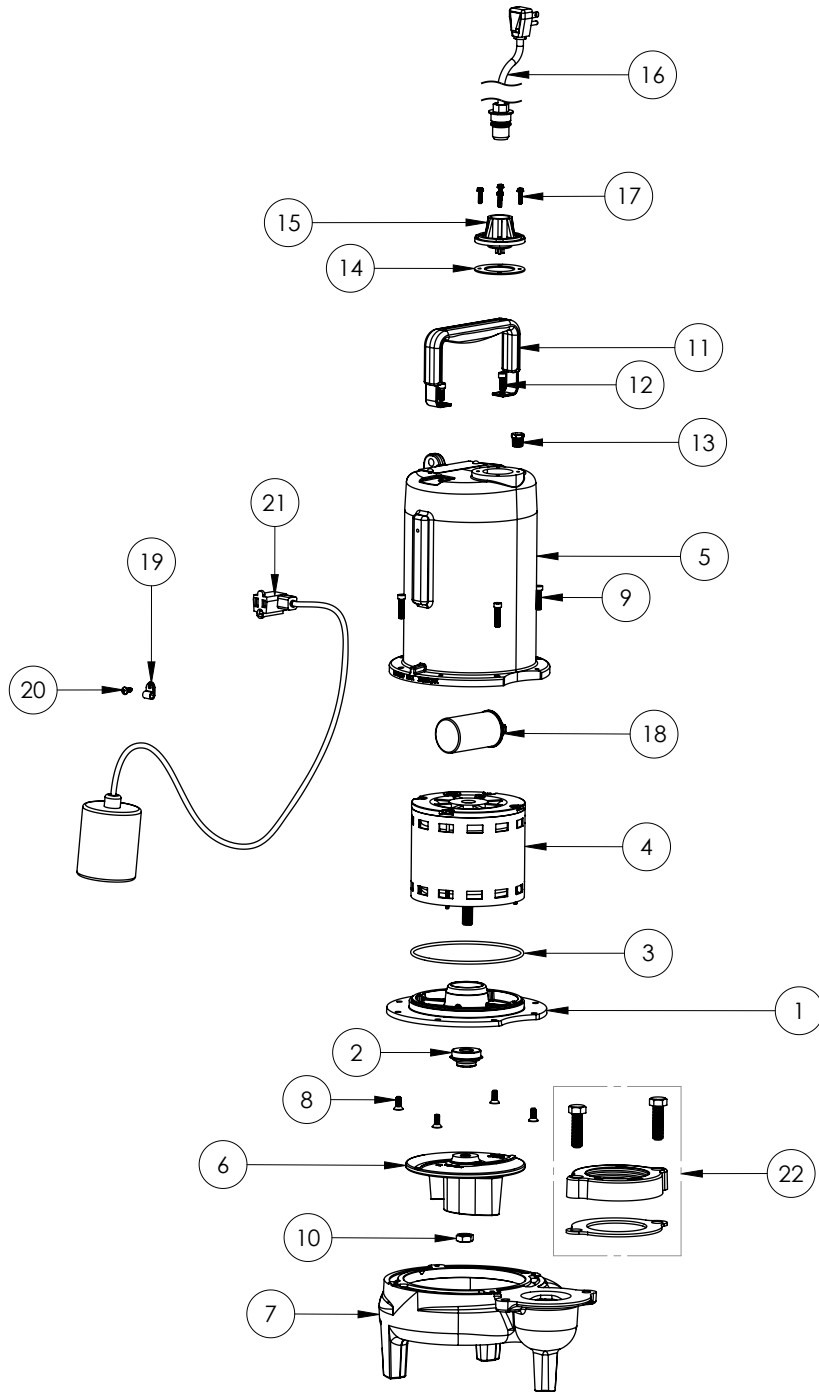

LE71A3

LE71A3 (B71)

**LE71A3****LE71A3 (B71)**

#	PART #	DESCRIPTION	QTY	Note
1	53260AR	MOTOR PLATE	1	
2	K001717	KIT, 5/8 UNITIZED 5120000 AND LIP SEAL 5860000	1	
3	5617000	O-RING	1	
4	5340200	MOTOR	1	[1]
5	531400R	MOTOR COVER	1	[1]
6	5130000	IMPELLER, CAST IRON	1	
7	531500R	VOLUTE HOUSING	1	
8	8018000	1/4-20 x 5/8 SLOTTED FLAT HEAD BOLT	4	
9	8091000	1/4-20 x 1 HEX SOCKET HEAD BOLT	4	
10	8046000	1/2-20 HEX STAINLESS STEEL JAM NUT	1	
11	3411200	HANDLE	1	
12	8103000	SCREW 1/4-20x5/8" HX SKT SS	2	
13	5071000	BRASS OIL PLUG	1	
14	5060000	CORD PLATE GASKET	1	
15	5014000	CORD PLATE	1	
16	K001010	POWER CORD, 115V, 10 FOOT CORD	1	
17	8064000	#8-32 x 5/8 HEX WASHER HEAD SCREW	4	
18	51190F0	CAPACITOR	1	
19	8014000	CABLE CLAMP	1	
20	8082000	#10-24 x 3/8 EPOXY LOCK SCREW	1	
21	K001001	PUMP SWITCH KIT, INCLUDES MOUNTING HARDWARE	1	
22	K001222	3" DISCHARGE KIT	1	

**PART NOTES:**

[1] - Part requires factory authorized service. Contact Liberty Pumps at 1-800-543-2550