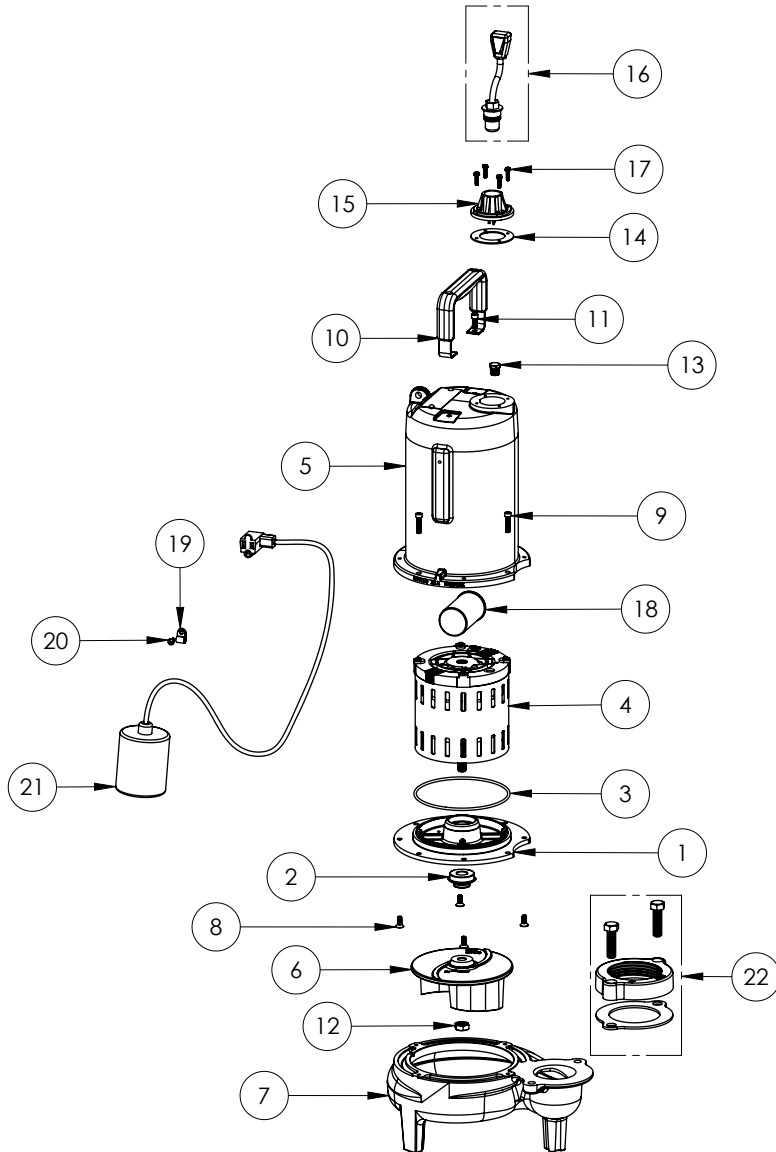

LE71A3-2 (B72)

**LE71A3-2****LE71A3-2 (B72)**

#	PART #	DESCRIPTION	QTY	Note
1	53260BR	MOTOR SUPPORT PLATE	1	
2	K001717	KIT, 5/8 UNITIZED 5120000 AND LIP SEAL 5860000	1	
3	5617000	O-RING	1	
4	5329000	MOTOR	1	[1]
5	531400R	MOTOR COVER	1	[1]
6	5130000	IMPELLER, CAST IRON	1	
7	531500R	VOLUTE HOUSING	1	
8	8018000	1/4-20 x 5/8 SLOTTED FLAT HEAD BOLT	4	
9	8091000	1/4-20 x 1 HEX SOCKET HEAD BOLT	4	
10	3411200	HANDLE	1	
11	8103000	SCREW 1/4-20x5/8" HX SKT SS	2	
12	8046000	1/2-20 HEX STAINLESS STEEL JAM NUT	1	
13	50710A0	PIPE PLUG, 1/4" HEX HD BRASS NPTF	1	
14	5060000	CORD PLATE GASKET	1	
15	5014000	CORD PLATE	1	
16	K001008	POWER CORD, 115V, 25 FOOT CORD	1	
17	8064000	#8-32 x 5/8 HEX WASHER HEAD SCREW	4	
18	51190F0	CAPACITOR	1	
19	8014000	CABLE CLAMP	1	
20	8082000	#10-24 x 3/8 EPOXY LOCK SCREW	1	
21	K001144	61130B0 PUMP SWITCH, 25' 115V	1	
22	K001222	3" DISCHARGE KIT	1	

**PART NOTES:**

[1] - Part requires factory authorized service. Contact Liberty Pumps at 1-800-543-2550