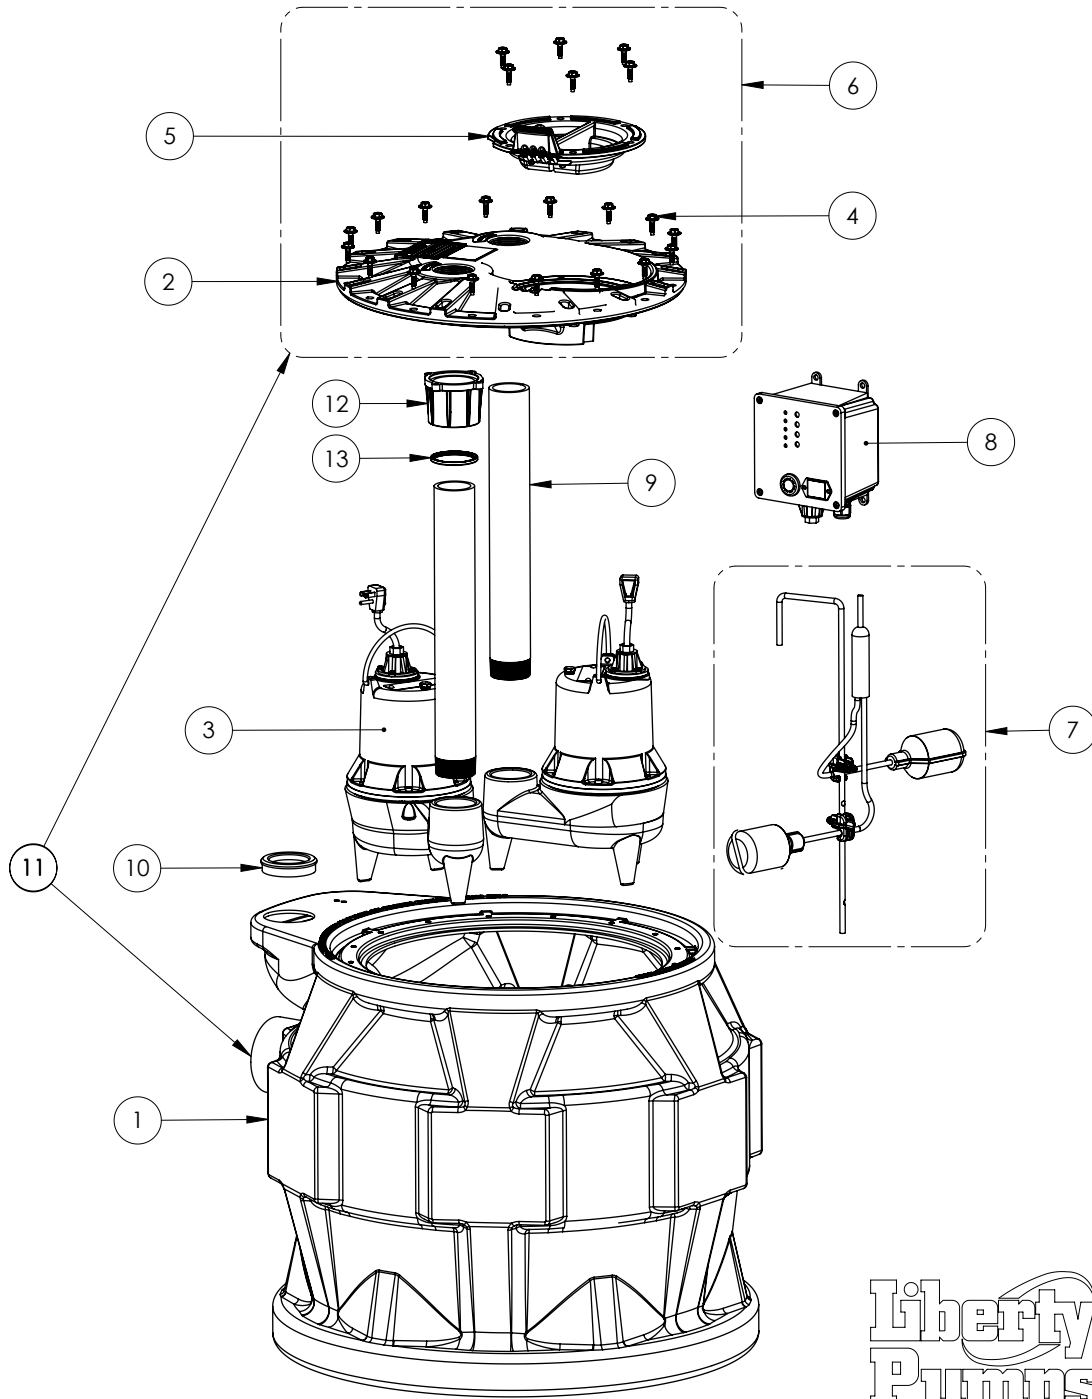

P682XLE41

Liberty
Pumps®

Pro680-Series

P682XLE41

#	PART #	DESCRIPTION	QTY	Note
1	K001435	50320B0, DUPLEX TANK 16 BOLT	1	
2	50340B0	2X2 COVER, 16 BOLT	1	
3	LE41M	4/10 HP SEWAGE PUMP 115V, 10' POWER CORD	2	
4	8155000	WASHER HEAD HEX SCREW	22	
5	K001233	INSPECTION COVER, INCLUDES MOUNTING SCREWS (6)	1	
6	K001436	2X2 PRO680 COVER KIT	1	
7	QT680-10	PRO680 SERIES QUICK TREE KIT 10'	1	
8	69770A0	PDC-115 DUPLEX CONTROLLER	1	
9	K001399	PRO SERIES PIPE KIT 2" SCH80 X17.50"	2	
10	K001014	PIPE SEAL GROMMET 2"	1	
11	K001437	P680 BASIN AND COVER KIT	1	
12	5440000	2" CAP - PRO COVER	1	
13	5441000	2" LIP SEAL	1	