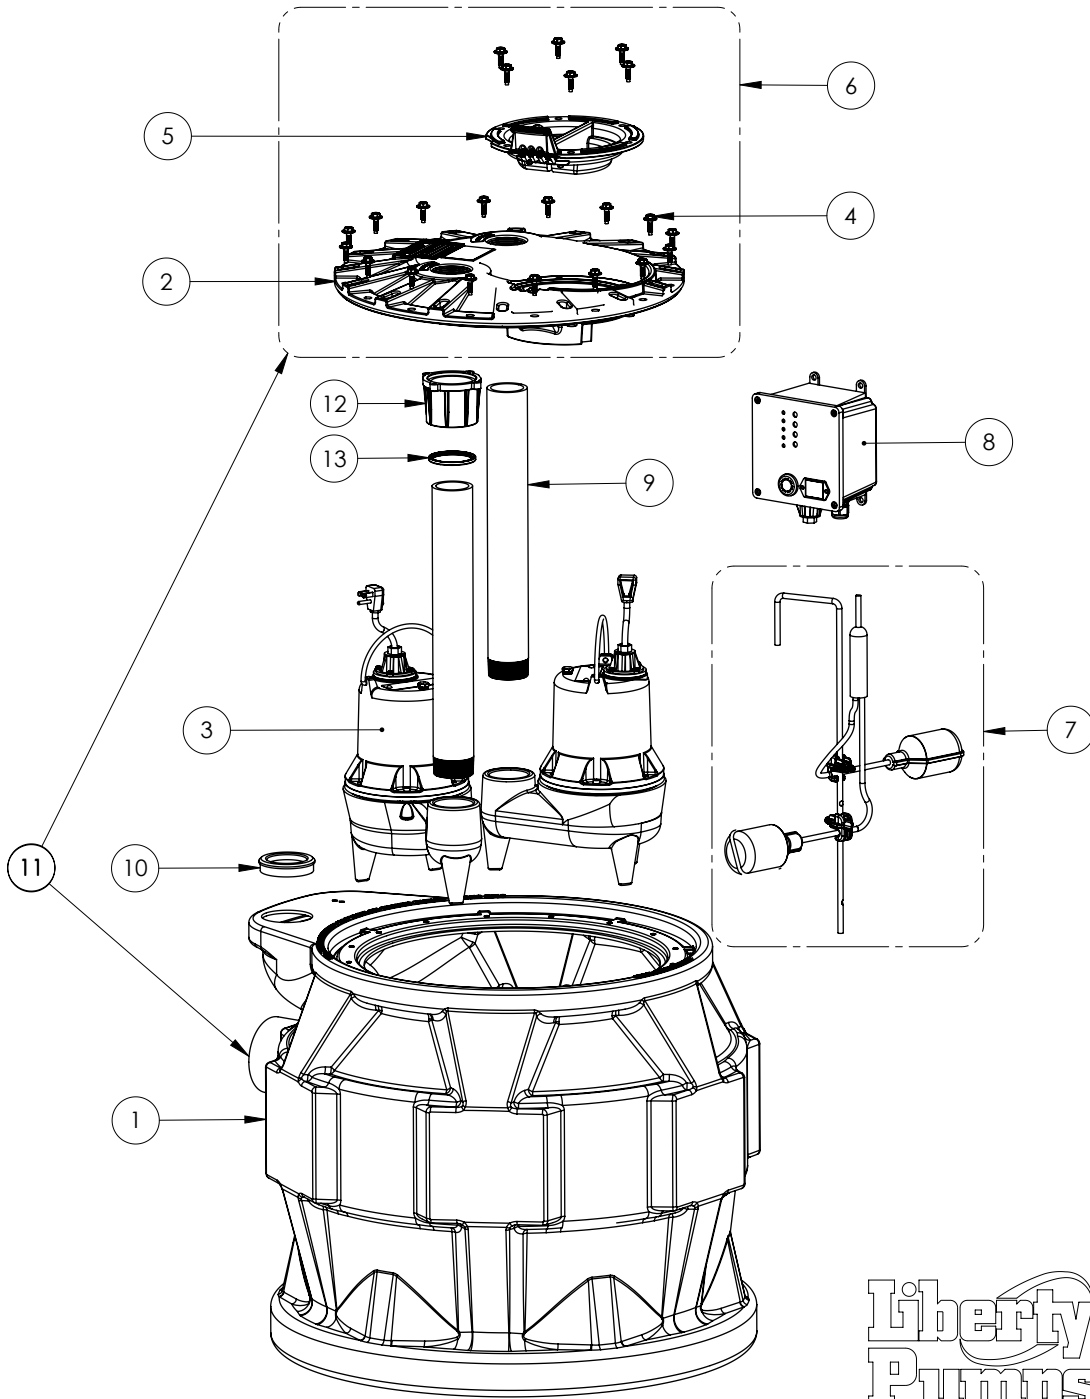

P682XLE52

Liberty  
Pumps®

**Pro680-Series**

**P682XLE52**

<b>#</b>	<b>PART #</b>	<b>DESCRIPTION</b>	<b>QTY</b>	<b>Note</b>
1	K001435	50320B0, DUPLEX TANK 16 BOLT	1	
2	50340B0	2X2 COVER, 16 BOLT	1	
3	LE52M	1/2 HP SEWAGE PUMP 230V, 10' POWER CORD	2	
4	8155000	WASHER HEAD HEX SCREW	22	
5	K001233	INSPECTION COVER, INCLUDES MOUNTING SCREWS (6)	1	
6	K001436	2X2 PRO680 COVER KIT	1	
7	QT680-10	PRO680 SERIES QUICK TREE KIT 10'	1	
8	69770B0	PDC-230 DUPLEX CONTROLLER	1	
9	K001399	PRO SERIES PIPE KIT 2" SCH80 X17.50"	2	
10	K001014	PIPE SEAL GROMMET 2"	1	
11	K001437	P680 BASIN AND COVER KIT	1	
12	5440000	2" CAP - PRO COVER	1	
13	5441000	2" LIP SEAL	1	