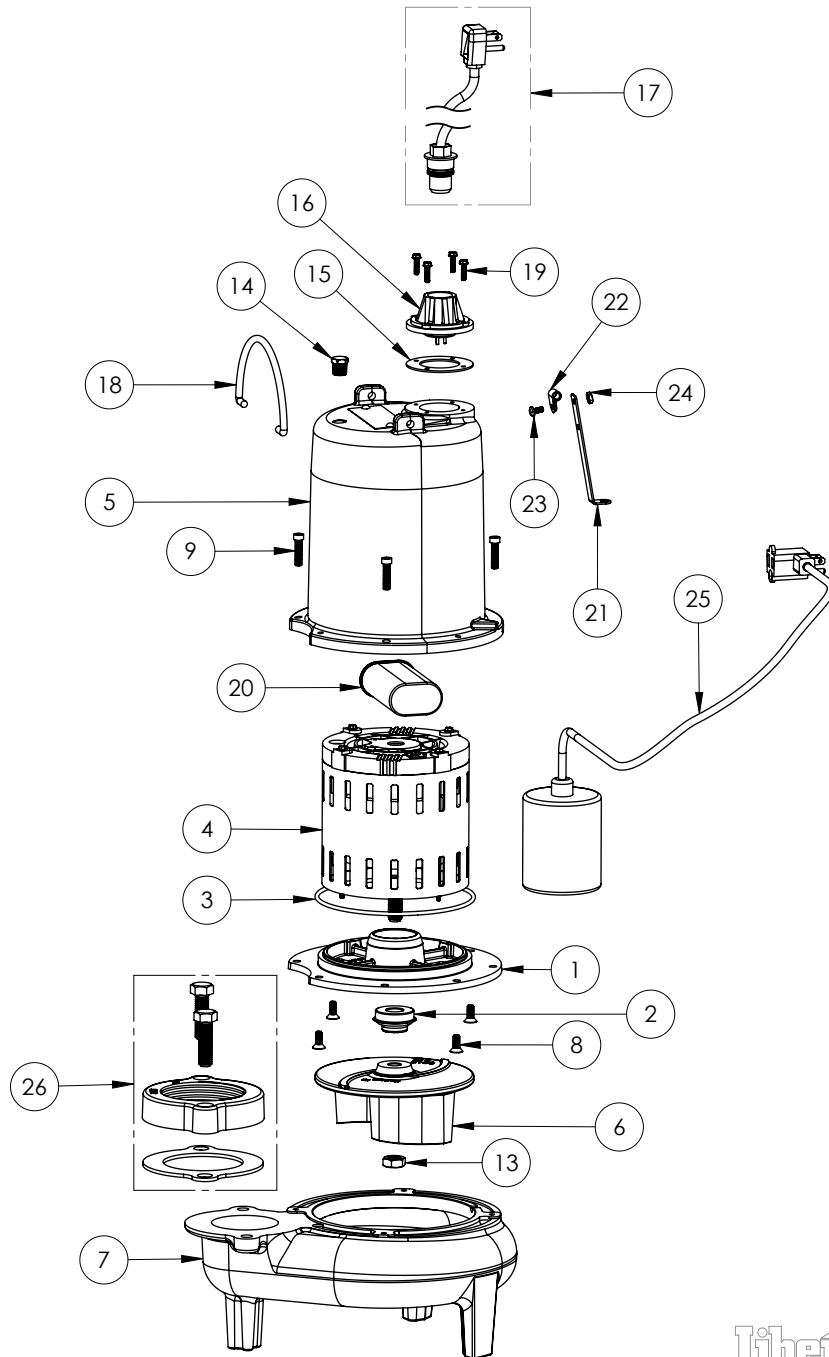

LE71A3

LE71A3 (B61)

**LE71A3****LE71A3 (B61)**

#	PART #	DESCRIPTION	QTY	Note
1	532600R	MOTOR SUPPORT PLATE	1	
2	K001717	KIT, 5/8 UNITIZED 5120000 AND LIP SEAL 5860000	1	
3	5617000	O-RING	1	
4	5340000	MOTOR	1	
5	531400R	MOTOR COVER	1	[1]
6	5130000	IMPELLER, CAST IRON	1	
7	531500R	VOLUTE HOUSING	1	
8	8018000	1/4-20 x 5/8 SLOTTED FLAT HEAD BOLT	4	
9	8091000	1/4-20 x 1 HEX SOCKET HEAD BOLT	4	
13	8046000	1/2-20 HEX STAINLESS STEEL JAM NUT	1	
14	5071000	BRASS OIL PLUG	1	
15	5060000	CORD PLATE GASKET	1	
16	5014000	CORD PLATE	1	
17	K001010	POWER CORD, 115V, 10 FOOT CORD	1	
18	K001095	STAINLESS STEEL HANDLE	1	
19	8064000	#8-32 x 5/8 HEX WASHER HEAD SCREW	4	
20	51190F0	CAPACITOR	1	
21	5070000	FLOAT SWITCH SUPPORT	1	
22	8014000	CABLE CLAMP	1	
23	8082000	#10-24 x 3/8 EPOXY LOCK SCREW	1	
24	8002000	#10-24 STAINLESS STEEL HEX	1	
25	K001001	PUMP SWITCH KIT, INCLUDES MOUNTING HARDWARE	1	
26	K001221	2" DISCHARGE KIT	1	

**PART NOTES:**

[1] - Part requires factory authorized service. Contact Liberty Pumps at 1-800-543-2550