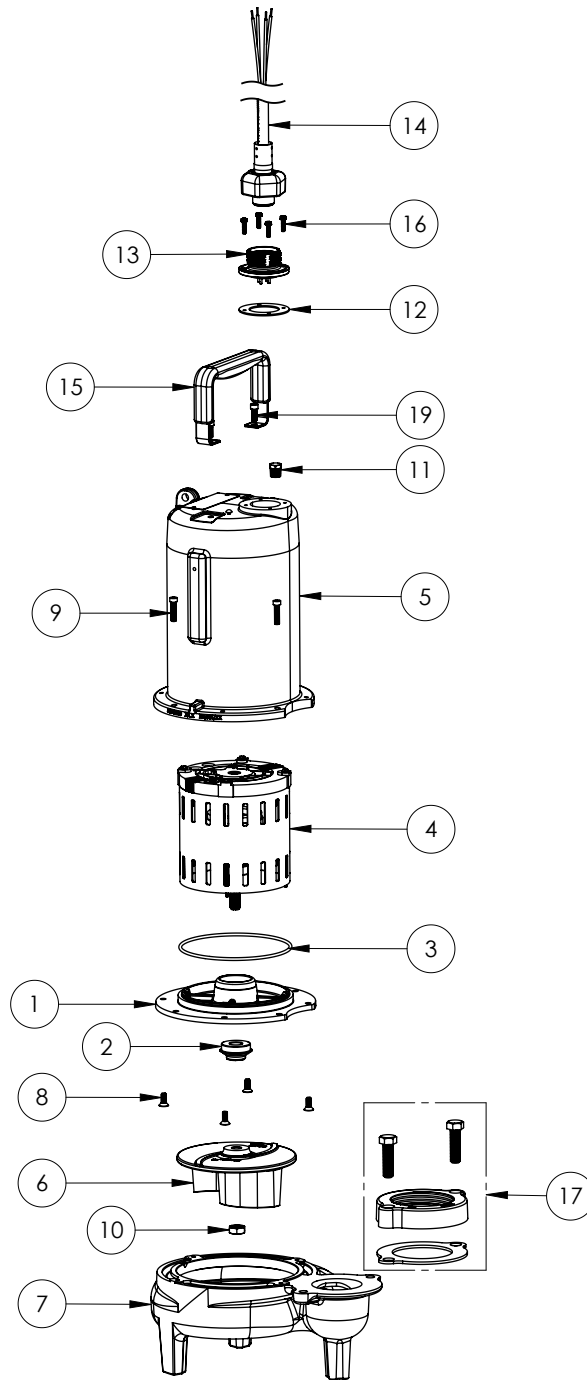

LE74M3-2 (B72)

**LE74M3-2****LE74M3-2 (B72)**

#	PART #	DESCRIPTION	QTY	Note
1	53260BR	MOTOR SUPPORT PLATE	1	
2	K001717	KIT, 5/8 UNITIZED 5120000 AND LIP SEAL 5860000	1	
3	5617000	O-RING	1	
4	5331000	MOTOR (KIT, MTR REPLACE K001862)	1	[1]
5	531400R	MOTOR COVER	1	[1]
6	5130000	IMPELLER, CAST IRON	1	
7	531500R	VOLUTE HOUSING	1	
8	8018000	1/4-20 x 5/8 SLOTTED FLAT HEAD BOLT	4	
9	8091000	1/4-20 x 1 HEX SOCKET HEAD BOLT	4	
10	8046000	1/2-20 HEX STAINLESS STEEL JAM NUT	1	
11	5071000	BRASS OIL PLUG	1	
12	5060000	CORD PLATE GASKET	1	
13	5629000	CORDPLATE	1	
14	K001357	POWER CORD, 25FT	1	
15	3411200	HANDLE	1	
16	8064000	#8-32 x 5/8 HEX WASHER HEAD SCREW	4	
17	K001222	3" DISCHARGE KIT	1	
19	8103000	SCREW 1/4-20x5/8" HX SKT SS	2	

**PART NOTES:**

[1] - Part requires factory authorized service. Contact Liberty Pumps at 1-800-543-2550