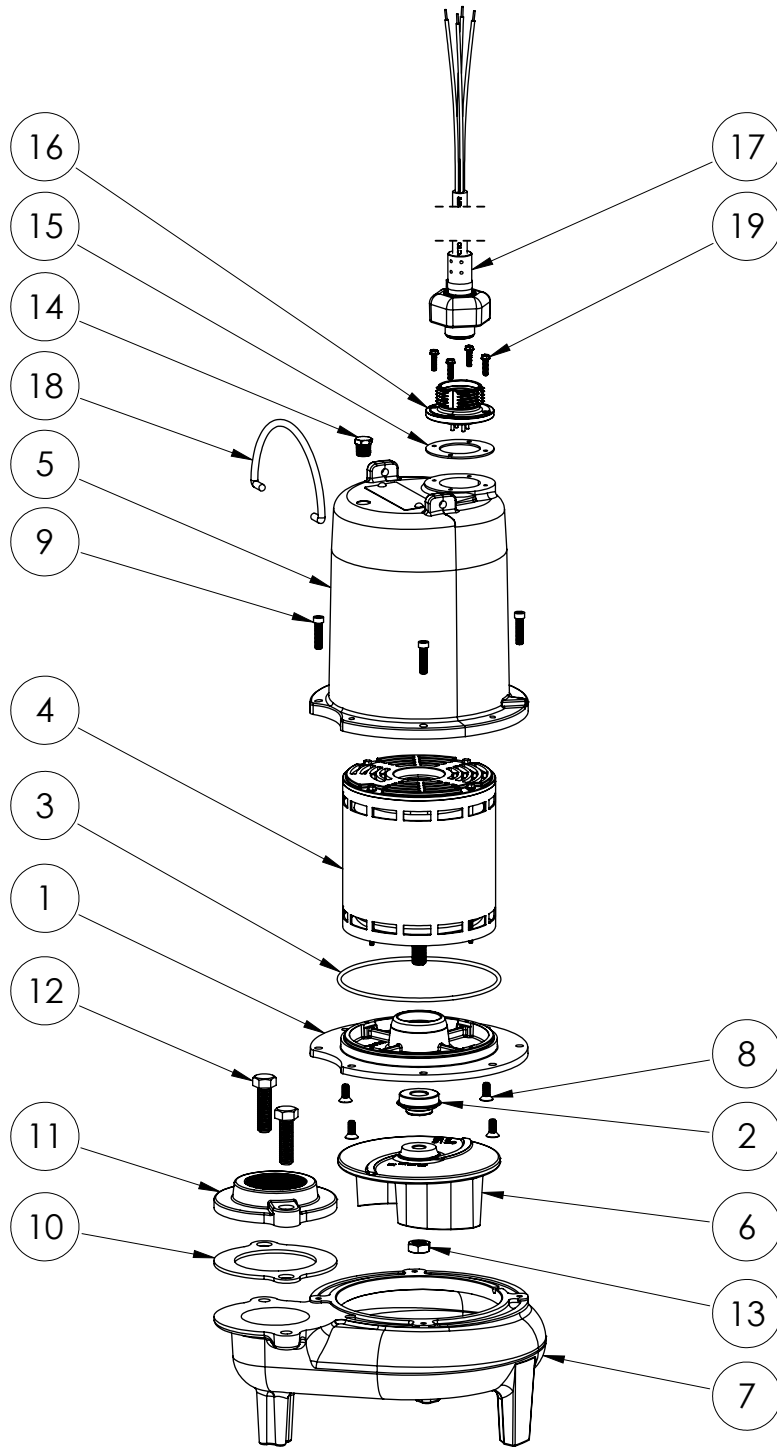

LE74M2-2 (B61)

LE74M2-2B61

LE74M2-2**LE74M2-2 (B61)**

#	PART #	DESCRIPTION	QTY	Note
1	532600R	MOTOR SUPPORT PLATE	1	
2	K001717	KIT, 5/8 UNITIZED 5120000 AND LIP SEAL 5860000	1	
3	5617000	O-RING	1	
4	5342000	MOTOR	1	
5	531400R	MOTOR COVER	1	[1]
6	5130000	IMPELLER, CAST IRON	1	
7	531500R	VOLUTE HOUSING	1	
8	8018000	1/4-20 x 5/8 SLOTTED FLAT HEAD BOLT	4	
9	8091000	1/4-20 x 1 HEX SOCKET HEAD BOLT	4	
10	5129000	FLANGE GASKET, FITS 2" OR 3"	1	
11	K001221	2" DISCHARGE KIT	1	
12	8037000	1/2-13 x 1-3/4 STAINLESS STEEL BOLT	2	
13	8046000	1/2-20 HEX STAINLESS STEEL JAM NUT	1	
14	5071000	BRASS OIL PLUG	1	
15	5060000	CORD PLATE GASKET	1	
16	5629000	CORDPLATE	1	
17	K001357	POWER CORD, 25FT	1	
18	K001095	STAINLESS STEEL HANDLE	1	
19	8064000	#8-32 x 5/8 HEX WASHER HEAD SCREW	4	

PART NOTES:

[1] - Part requires factory authorized service. Contact Liberty Pumps at 1-800-543-2550