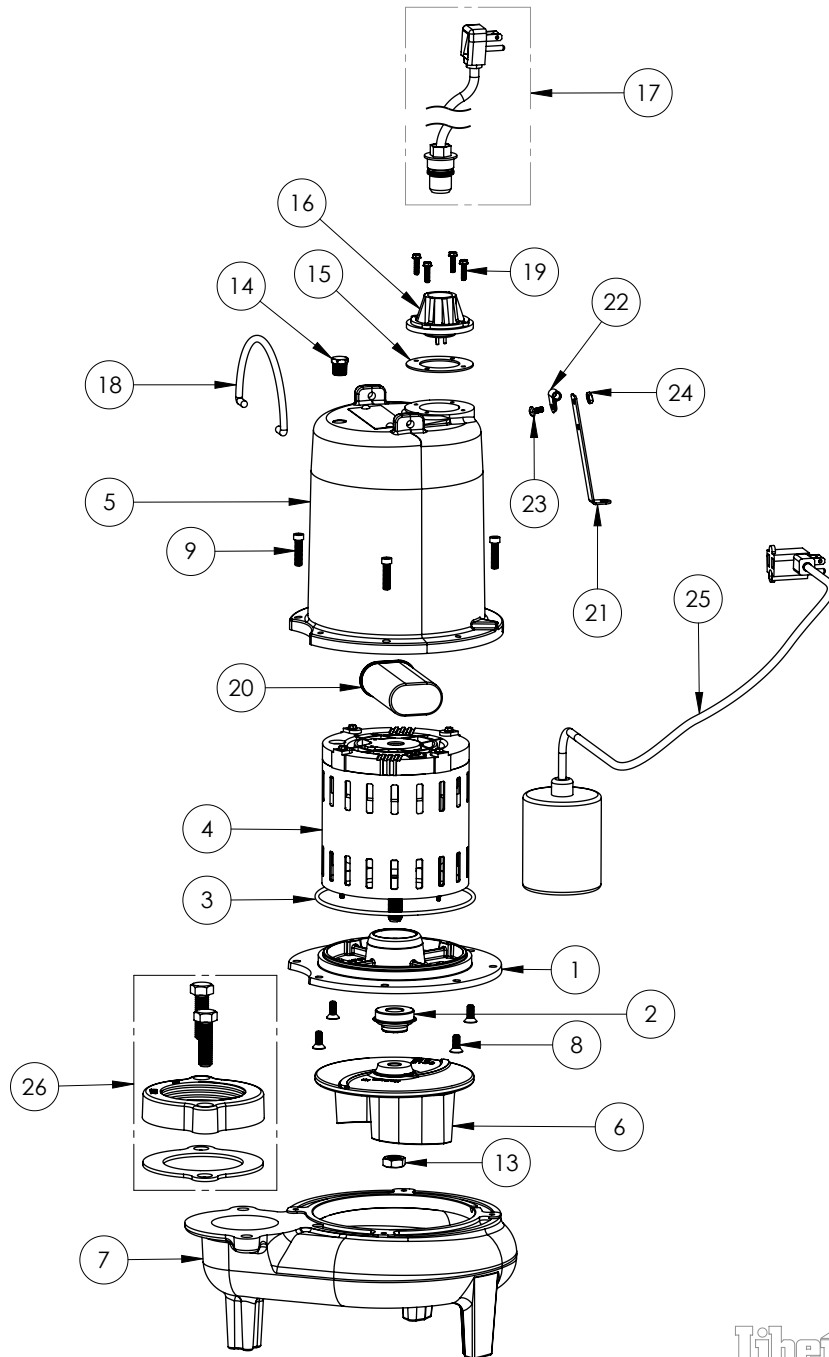

LE72A3-2 (B62)

LE72A3-2**LE72A3-2 (B62)**

#	PART #	DESCRIPTION	QTY	Note
1	53260BR	MOTOR SUPPORT PLATE	1	
2	K001717	KIT, 5/8 UNITIZED 5120000 AND LIP SEAL 5860000	1	
3	5617000	O-RING	1	
4	5330000	MOTOR	1	[1]
5	531400R	MOTOR COVER	1	[1]
6	5130000	IMPELLER, CAST IRON	1	
7	531500R	VOLUTE HOUSING	1	
8	8018000	1/4-20 x 5/8 SLOTTED FLAT HEAD BOLT	4	
9	8091000	1/4-20 x 1 HEX SOCKET HEAD BOLT	4	
13	8046000	1/2-20 HEX STAINLESS STEEL JAM NUT	1	
14	5071000	BRASS OIL PLUG	1	
15	5060000	CORD PLATE GASKET	1	
16	5014000	CORD PLATE	1	
17	K001059	POWER CORD, 230V, 25 FOOT CORD	1	
18	K001095	STAINLESS STEEL HANDLE	1	
19	8064000	#8-32 x 5/8 HEX WASHER HEAD SCREW	4	
20	51190F0	CAPACITOR	1	
21	5070000	FLOAT SWITCH SUPPORT	1	
22	8014000	CABLE CLAMP	1	
23	8082000	#10-24 x 3/8 EPOXY LOCK SCREW	1	
24	8002000	#10-24 STAINLESS STEEL HEX	1	
25	K001062	PUMP SWITCH, 25FT. INCLUDES MOUNTING HARDWARE	1	
26	K001222	3" DISCHARGE KIT	1	

PART NOTES:

[1] - Part requires factory authorized service. Contact Liberty Pumps at 1-800-543-2550