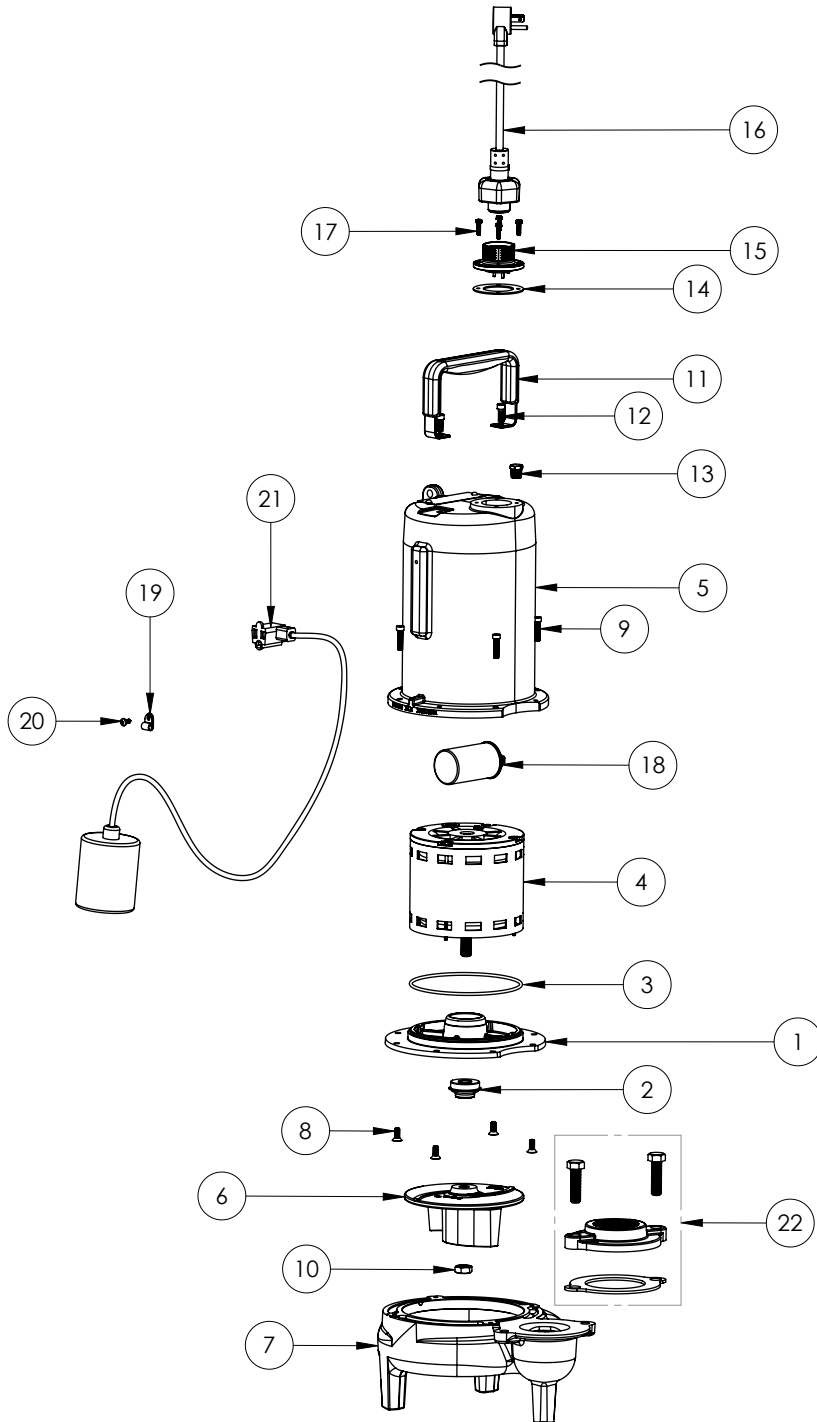

LE71A2-3 (B71)

**LE71A2-3****LE71A2-3 (B71)**

#	PART #	DESCRIPTION	QTY	Note
1	53260AR	MOTOR PLATE	1	
2	K001717	KIT, 5/8 UNITIZED 5120000 AND LIP SEAL 5860000	1	
3	5617000	O-RING	1	
4	5340200	MOTOR	1	[1]
5	531400R	MOTOR COVER	1	[1]
6	5130000	IMPELLER, CAST IRON	1	
7	531500R	VOLUTE HOUSING	1	
8	8018000	1/4-20 x 5/8 SLOTTED FLAT HEAD BOLT	4	
9	8091000	1/4-20 x 1 HEX SOCKET HEAD BOLT	4	
10	8046000	1/2-20 HEX STAINLESS STEEL JAM NUT	1	
11	3411200	HANDLE	1	
12	8103000	SCREW 1/4-20x5/8" HX SKT SS	2	
13	5071000	BRASS OIL PLUG	1	
14	5060000	CORD PLATE GASKET	1	
15	K001216	5619000, CORDPLATE	1	
16	K001432	POWER CORD 58900C0, 115V, 35 FT.	1	
17	8064000	#8-32 x 5/8 HEX WASHER HEAD SCREW	4	
18	51190F0	CAPACITOR	1	
19	8014000	CABLE CLAMP	1	
20	8082000	#10-24 x 3/8 EPOXY LOCK SCREW	1	
21	K001347	PUMP SWITCH, 35FT.	1	
22	K001221	2" DISCHARGE KIT	1	

**PART NOTES:**

[1] - Part requires factory authorized service. Contact Liberty Pumps at 1-800-543-2550