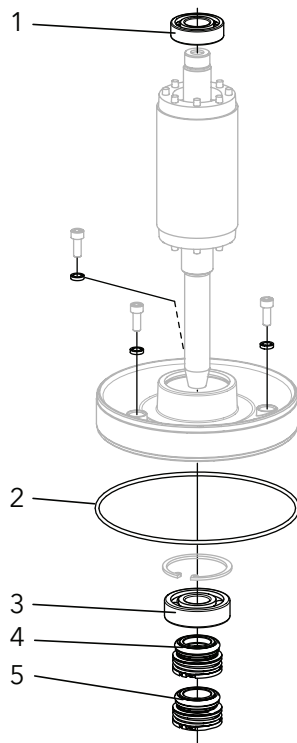

2" GFK & GFV Series

REPAIR PARTS

Wastewater

MOTOR KITS

Contents: The motor kit contains all of the parts that are needed to perform an overhaul of the motor.

NOTE: Does not include motor. Motor rewind should be done by your closest Xylem/Flygt service center.

1. Upper ball bearing
2. O-ring
3. Lower ball bearing
4. Upper mechanical seal
5. Lower mechanical seal

CABLE KITS

Contents: The cable kit contains all of the parts that are needed to replace a cable.

1. Cable
2. Cable entry unit
3. Cable lug
4. Closed-end splice (not shown in the image)

IMPELLER KITS

Contents: The impeller kit contains all of the parts that are needed to replace the impeller, including the adjustable sleeve.

1. Sleeve unit or key
2. Impeller
3. Plain washer
4. Hexagon socket head screw

GWT Part No.	Motor Kit	Cable Kit	Impeller Kit
*2GFV12F	7919500	7806240	7849802 Impeller
			7849400 Sleeve
			830445 Hex Socket Head Screw
*2GFV17E	7919500	7806240	7849801 Impeller
			7849400 Sleeve
			830445 Hex Socket Head Screw
*2GFV32K	7272500	7806240	6456402 Impeller
			3978802 Sleeve
			830445 Hex Socket Head Screw
*2GFV38J	7272500	7806240	6456401 Impeller
			3978802 Sleeve
			830445 Hex Socket Head Screw
**2GFK12D	7919500	7806240	7849104 Impeller
			7849400 Sleeve
			823703 Plain Washer
			830445 Hex Socket Head Screw
**2GFK17C	7919500	7806240	7849103 Impeller
			7849400 Sleeve
			823703 Plain Washer
			830445 Hex Socket Head Screw
2GFK17B	7919500	7806240	7816240
**2GFK24H	7272500	7806240	7830603 Impeller
			3978802 Sleeve
			6525300 Supporting Washer
			830445 Hex Socket Head Screw
2GFK32G	7272500	7806240	8222900
2GFK38A	7272500	7806240	7816241