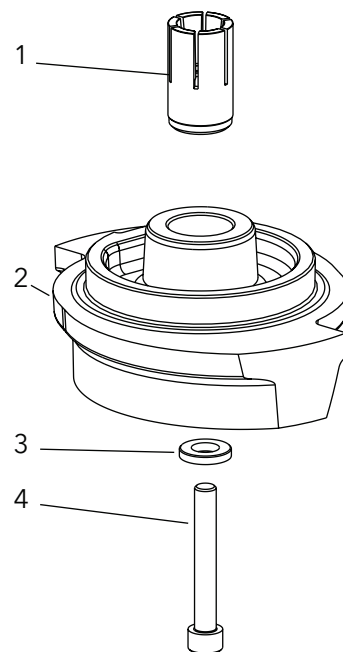

1. Upper ball bearing
2. O-ring
3. Lower ball bearing
4. Upper mechanical seal
5. Lower mechanical seal

CABLE KITS

Contents: The cable kit contains all of the parts that are needed to replace a cable.

1. Cable
2. Cable entry unit
3. Cable lug
4. Closed-end splice (not shown in the image)

IMPELLER KITS

Contents: The impeller kit contains all of the parts that are needed to replace the impeller, including the adjustable sleeve.

1. Sleeve unit or key
2. Impeller
3. Plain washer
4. Hexagon socket head screw

GWT Part No.	Motor Kit	Cable Kit	Impeller Kit
*2GFV12F	7919500	7806240	7849802 Impeller
			7849400 Sleeve
			830445 Hex Socket Head Screw
*2GFV17E	7919500	7806240	7849801 Impeller
			7849400 Sleeve
			830445 Hex Socket Head Screw
*2GFV32K	7272500	7806240	6456402 Impeller
			3978802 Sleeve
			830445 Hex Socket Head Screw
*2GFV38J	7272500	7806240	6456401 Impeller
			3978802 Sleeve
			830445 Hex Socket Head Screw
**2GFK12D	7919500	7806240	7849104 Impeller
			7849400 Sleeve
			823703 Plain Washer
			830445 Hex Socket Head Screw
**2GFK17C	7919500	7806240	7849103 Impeller
			7849400 Sleeve
			823703 Plain Washer
			830445 Hex Socket Head Screw
2GFK17B	7919500	7806240	7816240
**2GFK24H	7272500	7806240	7830603 Impeller
			3978802 Sleeve
			6525300 Supporting Washer
			830445 Hex Socket Head Screw
2GFK32G	7272500	7806240	8222900
2GFK38A	7272500	7806240	7816241