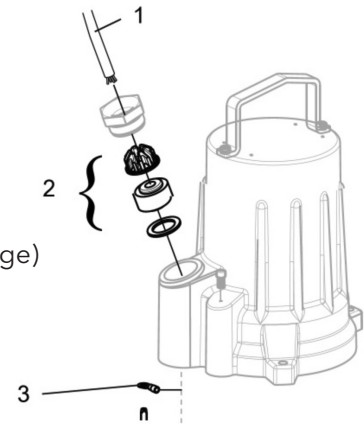

1. Upper ball bearing
2. O-ring
3. Lower ball bearing
4. Upper mechanical seal
5. Lower mechanical seal

CABLE KITS

Contents: The cable kit contains all of the parts that are needed to replace a cable.

1. Cable
2. Cable entry unit
3. Cable lug
4. Closed-end splice (not shown in the image)

IMPELLER KITS

Contents: The impeller kit contains all of the parts that are needed to replace the impeller, including the adjustable sleeve.

1. Sleeve unit or key
2. Impeller
3. Plain washer
4. Hexagon socket head screw