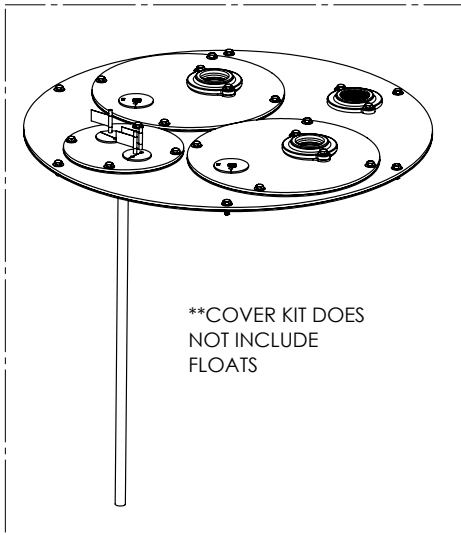

1100 SERIES

1102/LE104M (B10)

**1100 SERIES****1102/LE104M (B10)**

<b>#</b>	<b>PART #</b>	<b>DESCRIPTION</b>	<b>QTY</b>	<b>Note</b>
1	K001203	10" INSPECTION COVER WITH FLOAT TREE (FLOATS NOT INCLUDED)	1	
2	K001202	30" X 36" BASIN, WITH CAST IRON INLET HUB	1	
3	K001200	1100 COVER KIT 2" DISCH 2" VENT	1	
4	LEH104M2-2	1 HP SEWAGE PUMP 440-480V 25' POWER CORD	2	
5	K001389	2" DISCHARGE FLANGE KIT	2	
6	K001390	2" VENT FLANGE KIT	1	
7	4508000	2 1/2" STOPPER - SINGLE 5/16" HOLE	2	
8	45480A0	SINGLE HOLE STOPPER	1	
9	45480B0	2" DOUBLE HOLE STOPPER	1	
10	45220C0	GASKET TAPE	1	
11	4068000	NIPPLE 2x36 PVC SCH 80	2	