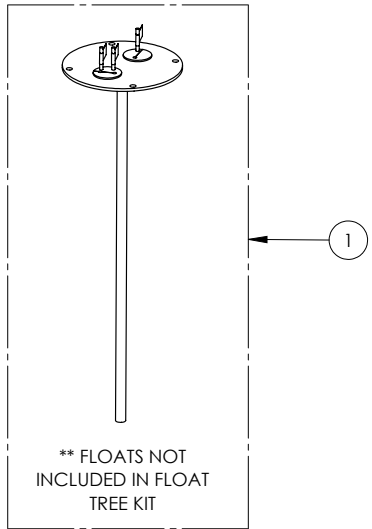

1100 SERIES

1102/LE104M (B10)

**1100 SERIES****1102/LE104M (B10)**

<b>#</b>	<b>PART #</b>	<b>DESCRIPTION</b>	<b>QTY</b>	<b>Note</b>
1	K001203	10" INSPECTION COVER WITH FLOAT TREE (FLOATS NOT INCLUDED)	1	
2	K001202	30" X 36" BASIN, WITH CAST IRON INLET HUB	1	
3	K001200	1100 COVER KIT 2" DISCH 2" VENT	1	
4	LEH104M2-2	1 HP SEWAGE PUMP 440-480V 25' POWER CORD	2	
5	K001389	2" DISCHARGE FLANGE KIT	2	
6	K001390	2" VENT FLANGE KIT	1	
7	4508000	2 1/2" STOPPER - SINGLE 5/16" HOLE	2	
8	45480A0	SINGLE HOLE STOPPER	1	
9	45480B0	2" DOUBLE HOLE STOPPER	1	
10	45220C0	GASKET TAPE	1	
11	4068000	NIPPLE 2x36 PVC SCH 80	2	