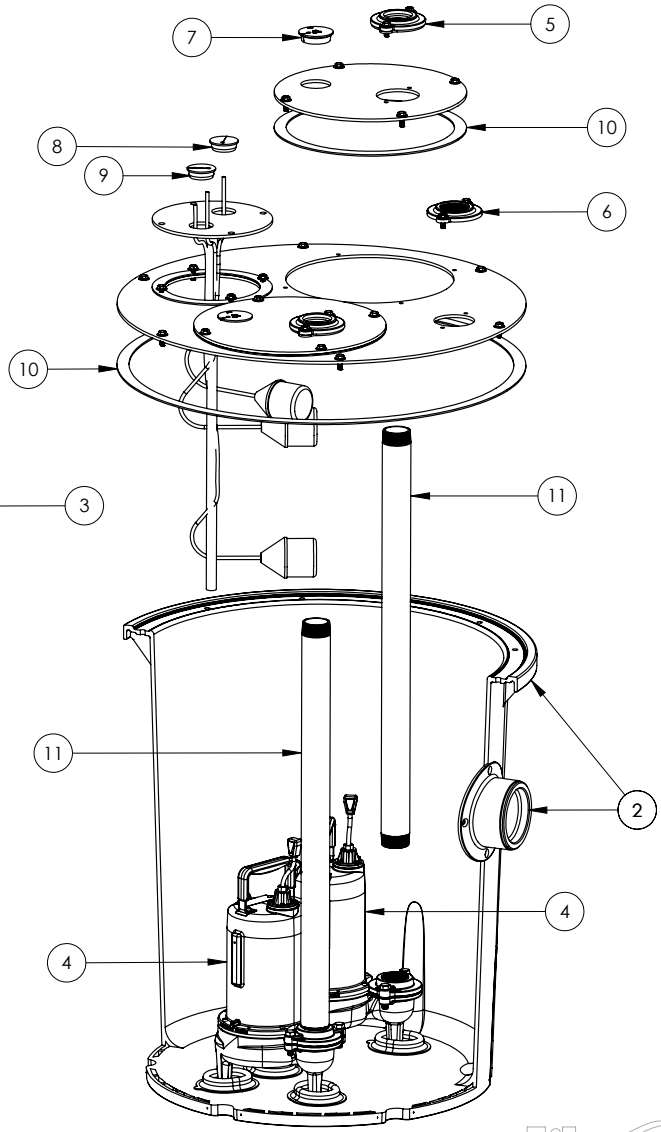

1100 SERIES

1102/LE104M (B10)

**1100 SERIES****1102/LE104M (B10)**

<b>#</b>	<b>PART #</b>	<b>DESCRIPTION</b>	<b>QTY</b>	<b>Note</b>
1	K001203	10" INSPECTION COVER WITH FLOAT TREE (FLOATS NOT INCLUDED)	1	
2	K001202	30" X 36" BASIN, WITH CAST IRON INLET HUB	1	
3	K001200	1100 COVER KIT 2" DISCH 2" VENT	1	
4	LEH104M2-2	1 HP SEWAGE PUMP 440-480V 25' POWER CORD	2	
5	K001389	2" DISCHARGE FLANGE KIT	2	
6	K001390	2" VENT FLANGE KIT	1	
7	4508000	2 1/2" STOPPER - SINGLE 5/16" HOLE	2	
8	45480A0	SINGLE HOLE STOPPER	1	
9	45480B0	2" DOUBLE HOLE STOPPER	1	
10	45220C0	GASKET TAPE	1	
11	4068000	NIPPLE 2x36 PVC SCH 80	2	