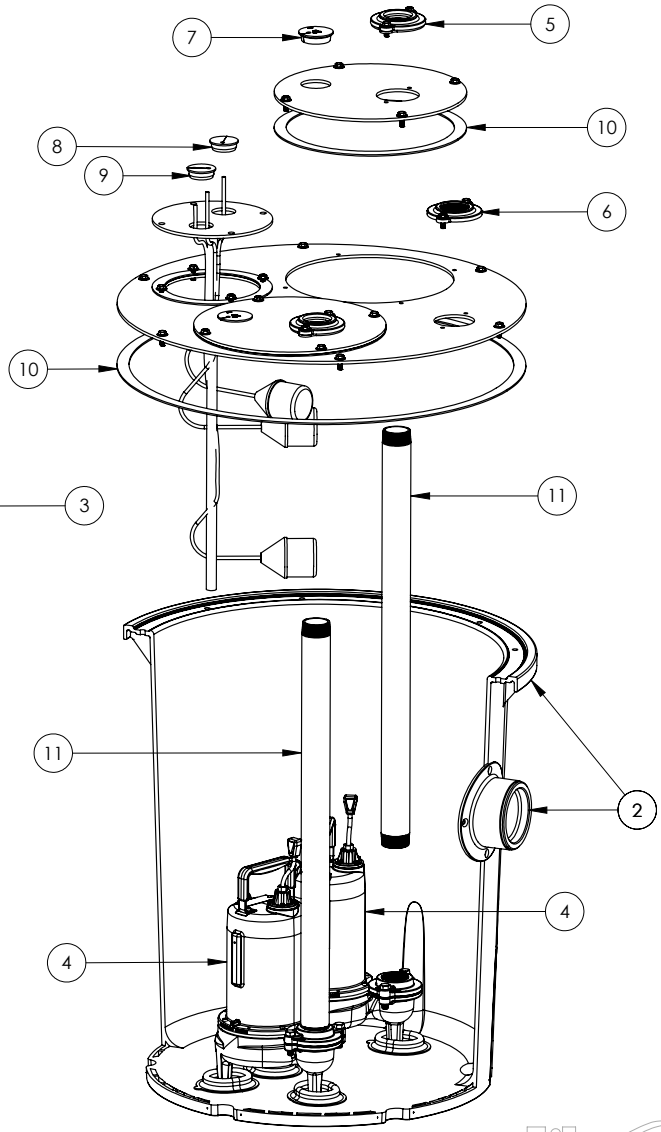

1100 SERIES

1102/LEH103M (B10)

Liberty
Pumps

1100 SERIES**1102/LEH103M (B10)**

#	PART #	DESCRIPTION	QTY	Note
1	K001203	10" INSPECTION COVER WITH FLOAT TREE (FLOATS NOT INCLUDED)	1	
2	K001202	30" X 36" BASIN, WITH CAST IRON INLET HUB	1	
3	K001200	1100 COVER KIT 2" DISCH 2" VENT	1	
4	LEH103M2-2	1 HP SEWAGE PUMP 208-230V 25' POWER CORD	2	
5	K001389	2" DISCHARGE FLANGE KIT	2	
6	K001390	2" VENT FLANGE KIT	1	
7	4508000	2 1/2" STOPPER - SINGLE 5/16" HOLE	2	
8	45480A0	SINGLE HOLE STOPPER	1	
9	45480B0	2" DOUBLE HOLE STOPPER	1	
10	45220C0	GASKET TAPE	1	
11	4068000	NIPPLE 2x36 PVC SCH 80	2	

1102/LEH103M (B10)

1102-LEH103M (B10-A).PDF

PAGE