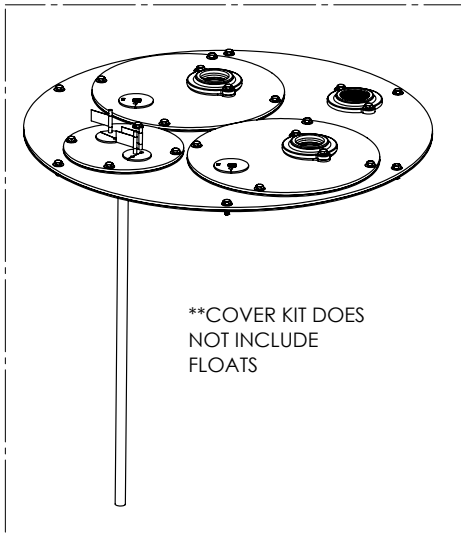

1100 SERIES

1102/LEH103M (B10)

Liberty
Pumps

1100 SERIES**1102/LEH103M (B10)**

#	PART #	DESCRIPTION	QTY	Note
1	K001203	10" INSPECTION COVER WITH FLOAT TREE (FLOATS NOT INCLUDED)	1	
2	K001202	30" X 36" BASIN, WITH CAST IRON INLET HUB	1	
3	K001200	1100 COVER KIT 2" DISCH 2" VENT	1	
4	LEH103M2-2	1 HP SEWAGE PUMP 208-230V 25' POWER CORD	2	
5	K001389	2" DISCHARGE FLANGE KIT	2	
6	K001390	2" VENT FLANGE KIT	1	
7	4508000	2 1/2" STOPPER - SINGLE 5/16" HOLE	2	
8	45480A0	SINGLE HOLE STOPPER	1	
9	45480B0	2" DOUBLE HOLE STOPPER	1	
10	45220C0	GASKET TAPE	1	
11	4068000	NIPPLE 2x36 PVC SCH 80	2	