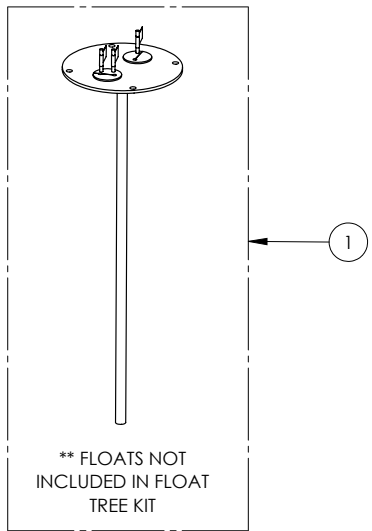

1100 SERIES

1102/LEH103M (B10)

Liberty
Pumps

1100 SERIES**1102/LEH103M (B10)**

#	PART #	DESCRIPTION	QTY	Note
1	K001203	10" INSPECTION COVER WITH FLOAT TREE (FLOATS NOT INCLUDED)	1	
2	K001202	30" X 36" BASIN, WITH CAST IRON INLET HUB	1	
3	K001200	1100 COVER KIT 2" DISCH 2" VENT	1	
4	LEH103M2-2	1 HP SEWAGE PUMP 208-230V 25' POWER CORD	2	
5	K001389	2" DISCHARGE FLANGE KIT	2	
6	K001390	2" VENT FLANGE KIT	1	
7	4508000	2 1/2" STOPPER - SINGLE 5/16" HOLE	2	
8	45480A0	SINGLE HOLE STOPPER	1	
9	45480B0	2" DOUBLE HOLE STOPPER	1	
10	45220C0	GASKET TAPE	1	
11	4068000	NIPPLE 2x36 PVC SCH 80	2	