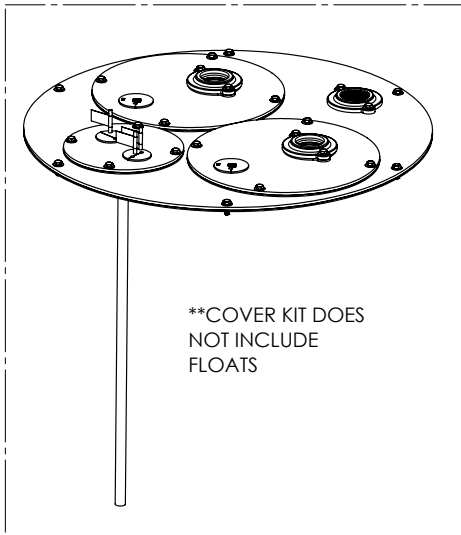

1100 SERIES

1103/LE71M (B10)

**1100 SERIES****1103/LE71M (B10)**

<b>#</b>	<b>PART #</b>	<b>DESCRIPTION</b>	<b>QTY</b>	<b>Note</b>
1	K001203	10" INSPECTION COVER WITH FLOAT TREE (FLOATS NOT INCLUDED)	1	
2	K001202	30" X 36" BASIN, WITH CAST IRON INLET HUB	1	
3	K001201	1100 COVER KIT 3" DISCH 3" VENT	1	
4	LE71M3	3/4 HP SEWAGE PUMP 115V, 10' POWER CORD	2	
5	K001391	3" DISCHARGE FLANGE KIT	2	
6	K001392	3" VENT FLANGE KIT	1	
7	4508000	2 1/2" STOPPER - SINGLE 5/16" HOLE	2	
8	45480A0	SINGLE HOLE STOPPER	1	
9	45480B0	2" DOUBLE HOLE STOPPER	1	
10	45220C0	GASKET TAPE	1	
11	4067000	NIPPLE 3X36 SCH80 PVC	2	