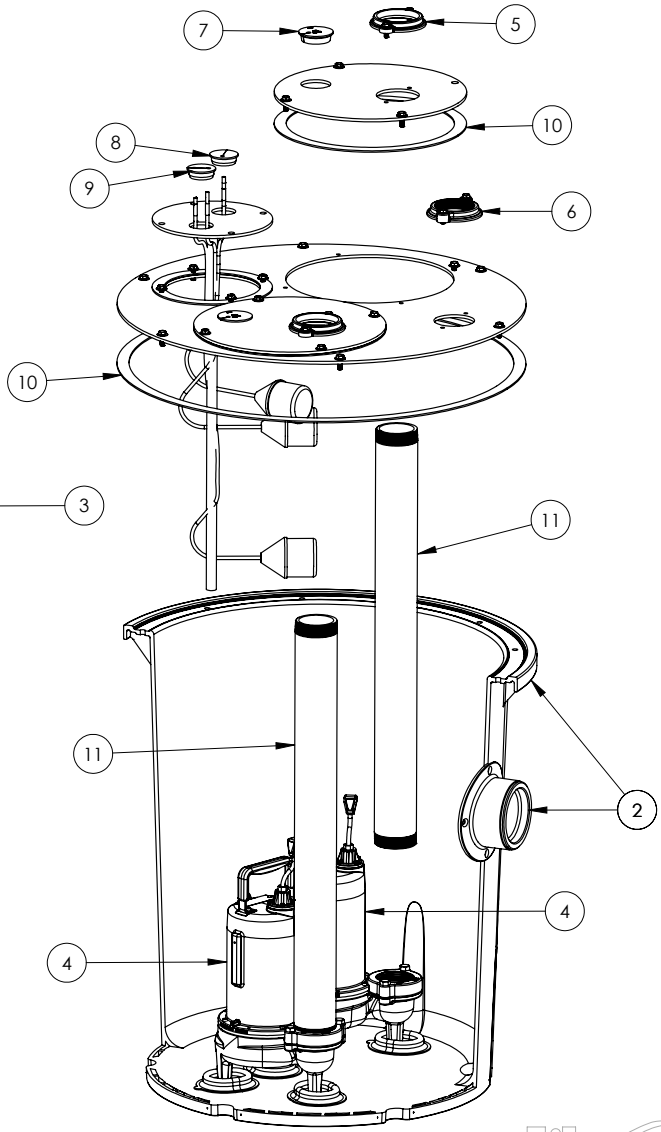

1100 SERIES

1103/LE71M (B10)

**1100 SERIES****1103/LE71M (B10)**

<b>#</b>	<b>PART #</b>	<b>DESCRIPTION</b>	<b>QTY</b>	<b>Note</b>
1	K001203	10" INSPECTION COVER WITH FLOAT TREE (FLOATS NOT INCLUDED)	1	
2	K001202	30" X 36" BASIN, WITH CAST IRON INLET HUB	1	
3	K001201	1100 COVER KIT 3" DISCH 3" VENT	1	
4	LE71M3	3/4 HP SEWAGE PUMP 115V, 10' POWER CORD	2	
5	K001391	3" DISCHARGE FLANGE KIT	2	
6	K001392	3" VENT FLANGE KIT	1	
7	4508000	2 1/2" STOPPER - SINGLE 5/16" HOLE	2	
8	45480A0	SINGLE HOLE STOPPER	1	
9	45480B0	2" DOUBLE HOLE STOPPER	1	
10	45220C0	GASKET TAPE	1	
11	4067000	NIPPLE 3X36 SCH80 PVC	2	

---

1103/LE71M (B10)

1103-LE71M\_B10-A

PAGE