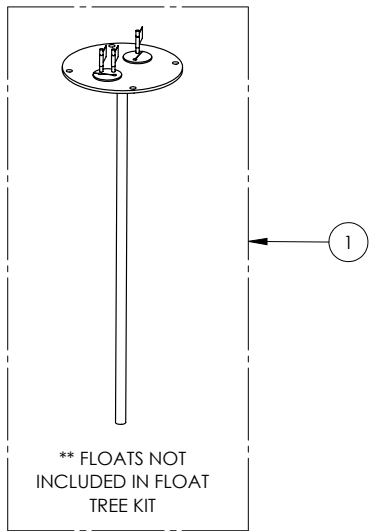

1100 SERIES

1103/LE71M (B10)

**1100 SERIES****1103/LE71M (B10)**

<b>#</b>	<b>PART #</b>	<b>DESCRIPTION</b>	<b>QTY</b>	<b>Note</b>
1	K001203	10" INSPECTION COVER WITH FLOAT TREE (FLOATS NOT INCLUDED)	1	
2	K001202	30" X 36" BASIN, WITH CAST IRON INLET HUB	1	
3	K001201	1100 COVER KIT 3" DISCH 3" VENT	1	
4	LE71M3	3/4 HP SEWAGE PUMP 115V, 10' POWER CORD	2	
5	K001391	3" DISCHARGE FLANGE KIT	2	
6	K001392	3" VENT FLANGE KIT	1	
7	4508000	2 1/2" STOPPER - SINGLE 5/16" HOLE	2	
8	45480A0	SINGLE HOLE STOPPER	1	
9	45480B0	2" DOUBLE HOLE STOPPER	1	
10	45220C0	GASKET TAPE	1	
11	4067000	NIPPLE 3X36 SCH80 PVC	2	

---

1103/LE71M (B10)

1103-LE71M\_B10-A

PAGE