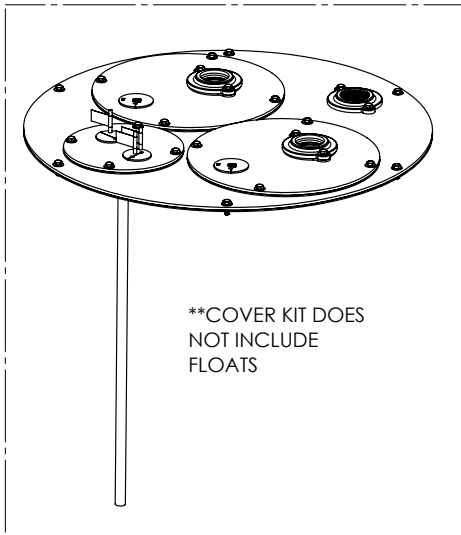

1100 SERIES

1103/LE102M (B10)

**1100 SERIES****1103/LE102M (B10)**

<b>#</b>	<b>PART #</b>	<b>DESCRIPTION</b>	<b>QTY</b>	<b>Note</b>
1	K001203	10" INSPECTION COVER WITH FLOAT TREE (FLOATS NOT INCLUDED)	1	
2	K001202	30" X 36" BASIN, WITH CAST IRON INLET HUB	1	
3	K001201	1100 COVER KIT 3" DISCH 3" VENT	1	
4	LE102M3	1 HP SEWAGE PUMP 208-230V, 10' POWER CORD	2	
5	K001391	3" DISCHARGE FLANGE KIT	2	
6	K001392	3" VENT FLANGE KIT	1	
7	4508000	2 1/2" STOPPER - SINGLE 5/16" HOLE	2	
8	45480A0	SINGLE HOLE STOPPER	1	
9	45480B0	2" DOUBLE HOLE STOPPER	1	
10	45220C0	GASKET TAPE	1	
11	4067000	NIPPLE 3X36 SCH80 PVC	2	

---

**1103/LE102M (B10)**

1103-LE102M\_B10-A

PAGE