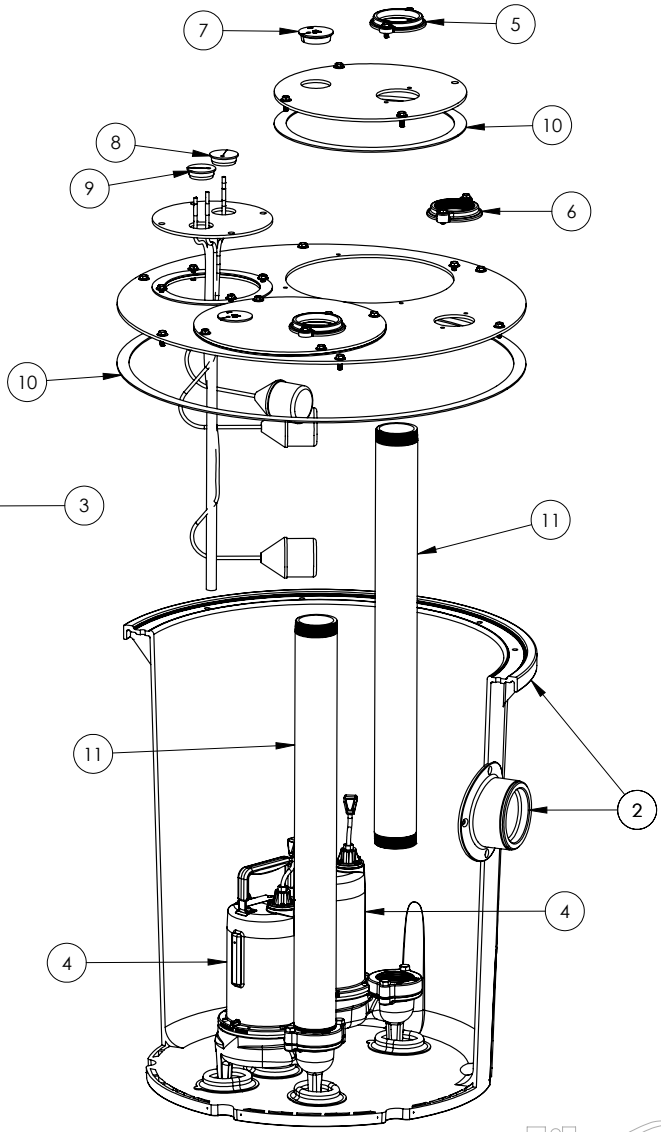

1100 SERIES

1103/LE102M (B10)

**1100 SERIES****1103/LE102M (B10)**

<b>#</b>	<b>PART #</b>	<b>DESCRIPTION</b>	<b>QTY</b>	<b>Note</b>
1	K001203	10" INSPECTION COVER WITH FLOAT TREE (FLOATS NOT INCLUDED)	1	
2	K001202	30" X 36" BASIN, WITH CAST IRON INLET HUB	1	
3	K001201	1100 COVER KIT 3" DISCH 3" VENT	1	
4	LE102M3	1 HP SEWAGE PUMP 208-230V, 10' POWER CORD	2	
5	K001391	3" DISCHARGE FLANGE KIT	2	
6	K001392	3" VENT FLANGE KIT	1	
7	4508000	2 1/2" STOPPER - SINGLE 5/16" HOLE	2	
8	45480A0	SINGLE HOLE STOPPER	1	
9	45480B0	2" DOUBLE HOLE STOPPER	1	
10	45220C0	GASKET TAPE	1	
11	4067000	NIPPLE 3X36 SCH80 PVC	2	

---

**1103/LE102M (B10)**

1103-LE102M\_B10-A

PAGE