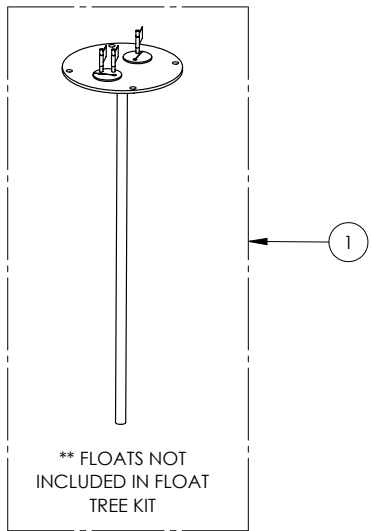

1100 SERIES

1103/LE102M (B10)

**1100 SERIES****1103/LE102M (B10)**

<b>#</b>	<b>PART #</b>	<b>DESCRIPTION</b>	<b>QTY</b>	<b>Note</b>
1	K001203	10" INSPECTION COVER WITH FLOAT TREE (FLOATS NOT INCLUDED)	1	
2	K001202	30" X 36" BASIN, WITH CAST IRON INLET HUB	1	
3	K001201	1100 COVER KIT 3" DISCH 3" VENT	1	
4	LE102M3	1 HP SEWAGE PUMP 208-230V, 10' POWER CORD	2	
5	K001391	3" DISCHARGE FLANGE KIT	2	
6	K001392	3" VENT FLANGE KIT	1	
7	4508000	2 1/2" STOPPER - SINGLE 5/16" HOLE	2	
8	45480A0	SINGLE HOLE STOPPER	1	
9	45480B0	2" DOUBLE HOLE STOPPER	1	
10	45220C0	GASKET TAPE	1	
11	4067000	NIPPLE 3X36 SCH80 PVC	2	

---

**1103/LE102M (B10)**

1103-LE102M\_B10-A

PAGE