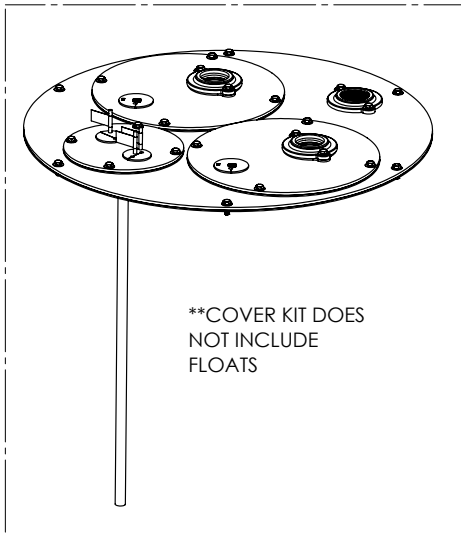

1100 SERIES

1103/LE73M (B10)

Liberty
Pumps

1100 SERIES**1103/LE73M (B10)**

#	PART #	DESCRIPTION	QTY	Note
1	K001203	10" INSPECTION COVER WITH FLOAT TREE (FLOATS NOT INCLUDED)	1	
2	K001202	30" X 36" BASIN, WITH CAST IRON INLET HUB	1	
3	K001201	1100 COVER KIT 3" DISCH 3" VENT	1	
4	LE73M3-2	3/4 HP SEWAGE PUMP 208-230V, 25' POWER CORD	2	
5	K001391	3" DISCHARGE FLANGE KIT	2	
6	K001392	3" VENT FLANGE KIT	1	
7	4508000	2 1/2" STOPPER - SINGLE 5/16" HOLE	2	
8	45480A0	SINGLE HOLE STOPPER	1	
9	45480B0	2" DOUBLE HOLE STOPPER	1	
10	45220C0	GASKET TAPE	1	
11	4067000	NIPPLE 3X36 SCH80 PVC	2	

1103/LE73M (B10)

1103-LE73M_B10-A

PAGE