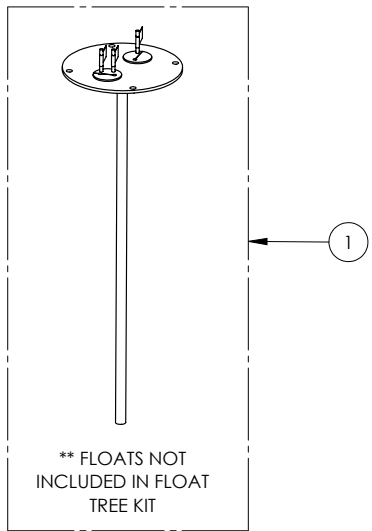

1100 SERIES

1103/LE73M (B10)

Liberty
Pumps

1100 SERIES**1103/LE73M (B10)**

#	PART #	DESCRIPTION	QTY	Note
1	K001203	10" INSPECTION COVER WITH FLOAT TREE (FLOATS NOT INCLUDED)	1	
2	K001202	30" X 36" BASIN, WITH CAST IRON INLET HUB	1	
3	K001201	1100 COVER KIT 3" DISCH 3" VENT	1	
4	LE73M3-2	3/4 HP SEWAGE PUMP 208-230V, 25' POWER CORD	2	
5	K001391	3" DISCHARGE FLANGE KIT	2	
6	K001392	3" VENT FLANGE KIT	1	
7	4508000	2 1/2" STOPPER - SINGLE 5/16" HOLE	2	
8	45480A0	SINGLE HOLE STOPPER	1	
9	45480B0	2" DOUBLE HOLE STOPPER	1	
10	45220C0	GASKET TAPE	1	
11	4067000	NIPPLE 3X36 SCH80 PVC	2	

1103/LE73M (B10)

1103-LE73M_B10-A

PAGE