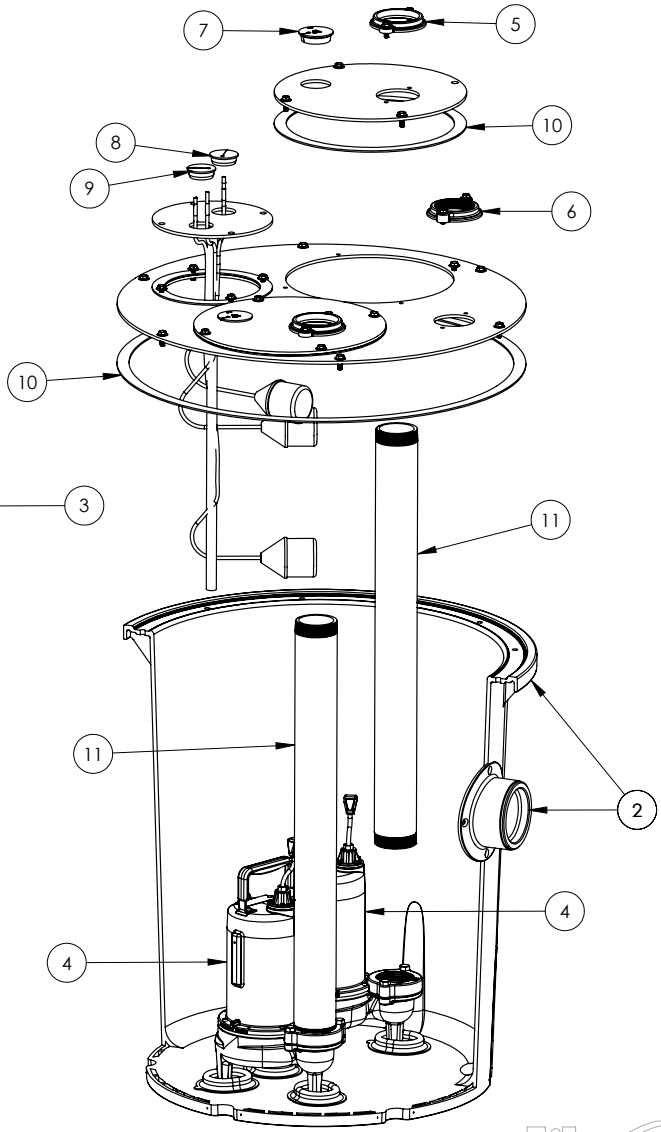

1100 SERIES

1103/LE73M (B10)

Liberty
Pumps

1100 SERIES**1103/LE73M (B10)**

#	PART #	DESCRIPTION	QTY	Note
1	K001203	10" INSPECTION COVER WITH FLOAT TREE (FLOATS NOT INCLUDED)	1	
2	K001202	30" X 36" BASIN, WITH CAST IRON INLET HUB	1	
3	K001201	1100 COVER KIT 3" DISCH 3" VENT	1	
4	LE73M3-2	3/4 HP SEWAGE PUMP 208-230V, 25' POWER CORD	2	
5	K001391	3" DISCHARGE FLANGE KIT	2	
6	K001392	3" VENT FLANGE KIT	1	
7	4508000	2 1/2" STOPPER - SINGLE 5/16" HOLE	2	
8	45480A0	SINGLE HOLE STOPPER	1	
9	45480B0	2" DOUBLE HOLE STOPPER	1	
10	45220C0	GASKET TAPE	1	
11	4067000	NIPPLE 3X36 SCH80 PVC	2	

1103/LE73M (B10)

1103-LE73M_B10-A

PAGE