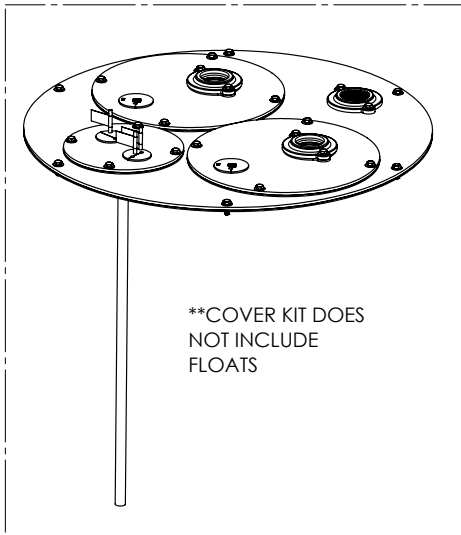

1100 SERIES

1103/LE74M (B10)

**1100 SERIES****1103/LE74M (B10)**

<b>#</b>	<b>PART #</b>	<b>DESCRIPTION</b>	<b>QTY</b>	<b>Note</b>
1	K001203	10" INSPECTION COVER WITH FLOAT TREE (FLOATS NOT INCLUDED)	1	
2	K001202	30" X 36" BASIN, WITH CAST IRON INLET HUB	1	
3	K001201	1100 COVER KIT 3" DISCH 3" VENT	1	
4	LE74M3-2	3/4 HP SEWAGE PUMP 440-480V 25' POWER CORD	2	
5	K001391	3" DISCHARGE FLANGE KIT	2	
6	K001392	3" VENT FLANGE KIT	1	
7	4508000	2 1/2" STOPPER - SINGLE 5/16" HOLE	2	
8	45480A0	SINGLE HOLE STOPPER	1	
9	45480B0	2" DOUBLE HOLE STOPPER	1	
10	45220C0	GASKET TAPE	1	
11	4067000	NIPPLE 3X36 SCH80 PVC	2	

---

**1103/LE74M (B10)**

1103-LE74M\_B10-A

PAGE