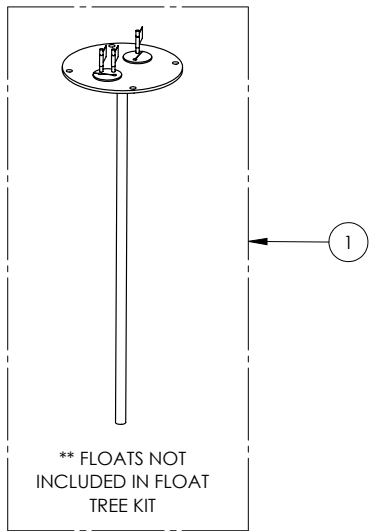

1100 SERIES

1103/LE74M (B10)

**1100 SERIES****1103/LE74M (B10)**

<b>#</b>	<b>PART #</b>	<b>DESCRIPTION</b>	<b>QTY</b>	<b>Note</b>
1	K001203	10" INSPECTION COVER WITH FLOAT TREE (FLOATS NOT INCLUDED)	1	
2	K001202	30" X 36" BASIN, WITH CAST IRON INLET HUB	1	
3	K001201	1100 COVER KIT 3" DISCH 3" VENT	1	
4	LE74M3-2	3/4 HP SEWAGE PUMP 440-480V 25' POWER CORD	2	
5	K001391	3" DISCHARGE FLANGE KIT	2	
6	K001392	3" VENT FLANGE KIT	1	
7	4508000	2 1/2" STOPPER - SINGLE 5/16" HOLE	2	
8	45480A0	SINGLE HOLE STOPPER	1	
9	45480B0	2" DOUBLE HOLE STOPPER	1	
10	45220C0	GASKET TAPE	1	
11	4067000	NIPPLE 3X36 SCH80 PVC	2	

---

**1103/LE74M (B10)**

1103-LE74M\_B10-A

PAGE