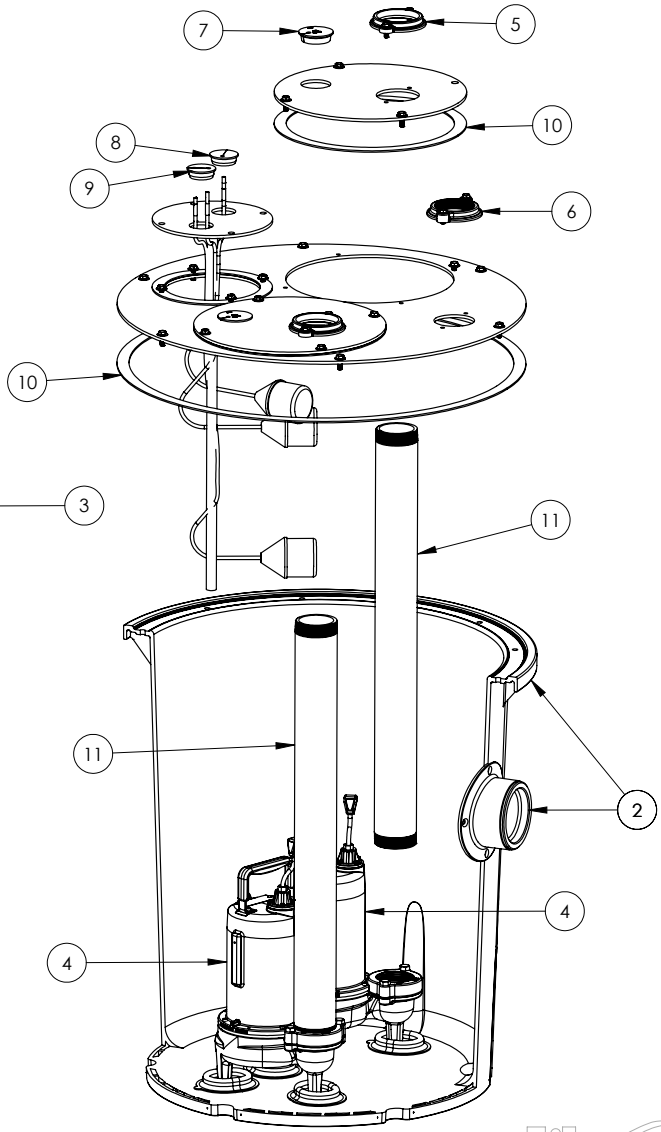

1100 SERIES

1103/LE74M (B10)

**1100 SERIES****1103/LE74M (B10)**

<b>#</b>	<b>PART #</b>	<b>DESCRIPTION</b>	<b>QTY</b>	<b>Note</b>
1	K001203	10" INSPECTION COVER WITH FLOAT TREE (FLOATS NOT INCLUDED)	1	
2	K001202	30" X 36" BASIN, WITH CAST IRON INLET HUB	1	
3	K001201	1100 COVER KIT 3" DISCH 3" VENT	1	
4	LE74M3-2	3/4 HP SEWAGE PUMP 440-480V 25' POWER CORD	2	
5	K001391	3" DISCHARGE FLANGE KIT	2	
6	K001392	3" VENT FLANGE KIT	1	
7	4508000	2 1/2" STOPPER - SINGLE 5/16" HOLE	2	
8	45480A0	SINGLE HOLE STOPPER	1	
9	45480B0	2" DOUBLE HOLE STOPPER	1	
10	45220C0	GASKET TAPE	1	
11	4067000	NIPPLE 3X36 SCH80 PVC	2	

---

**1103/LE74M (B10)**

1103-LE74M\_B10-A

PAGE