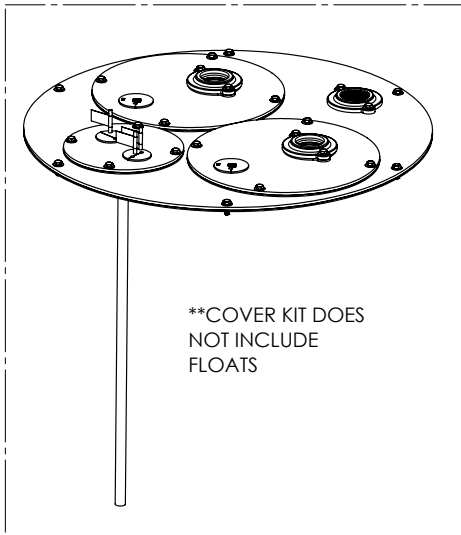

1100 SERIES

1103/LE103M (B10)

**1100 SERIES****1103/LE103M (B10)**

<b>#</b>	<b>PART #</b>	<b>DESCRIPTION</b>	<b>QTY</b>	<b>Note</b>
1	K001203	10" INSPECTION COVER WITH FLOAT TREE (FLOATS NOT INCLUDED)	1	
2	K001202	30" X 36" BASIN, WITH CAST IRON INLET HUB	1	
3	K001201	1100 COVER KIT 3" DISCH 3" VENT	1	
4	LE103M3-2	1 HP SEWAGE PUMP 208-230V, 25' POWER CORD	2	
5	K001391	3" DISCHARGE FLANGE KIT	2	
6	K001392	3" VENT FLANGE KIT	1	
7	4508000	2 1/2" STOPPER - SINGLE 5/16" HOLE	2	
8	45480A0	SINGLE HOLE STOPPER	1	
9	45480B0	2" DOUBLE HOLE STOPPER	1	
10	45220C0	GASKET TAPE	1	
11	4067000	NIPPLE 3X36 SCH80 PVC	2	

---

**1103/LE103M (B10)**

1103-LE103M\_B10-A

PAGE