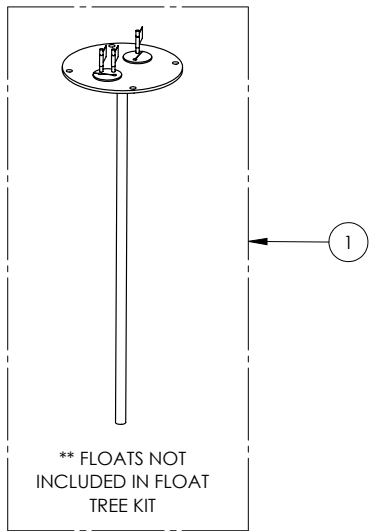

1100 SERIES

1103/LE103M (B10)

**1100 SERIES****1103/LE103M (B10)**

<b>#</b>	<b>PART #</b>	<b>DESCRIPTION</b>	<b>QTY</b>	<b>Note</b>
1	K001203	10" INSPECTION COVER WITH FLOAT TREE (FLOATS NOT INCLUDED)	1	
2	K001202	30" X 36" BASIN, WITH CAST IRON INLET HUB	1	
3	K001201	1100 COVER KIT 3" DISCH 3" VENT	1	
4	LE103M3-2	1 HP SEWAGE PUMP 208-230V, 25' POWER CORD	2	
5	K001391	3" DISCHARGE FLANGE KIT	2	
6	K001392	3" VENT FLANGE KIT	1	
7	4508000	2 1/2" STOPPER - SINGLE 5/16" HOLE	2	
8	45480A0	SINGLE HOLE STOPPER	1	
9	45480B0	2" DOUBLE HOLE STOPPER	1	
10	45220C0	GASKET TAPE	1	
11	4067000	NIPPLE 3X36 SCH80 PVC	2	

---

**1103/LE103M (B10)**

1103-LE103M\_B10-A

PAGE