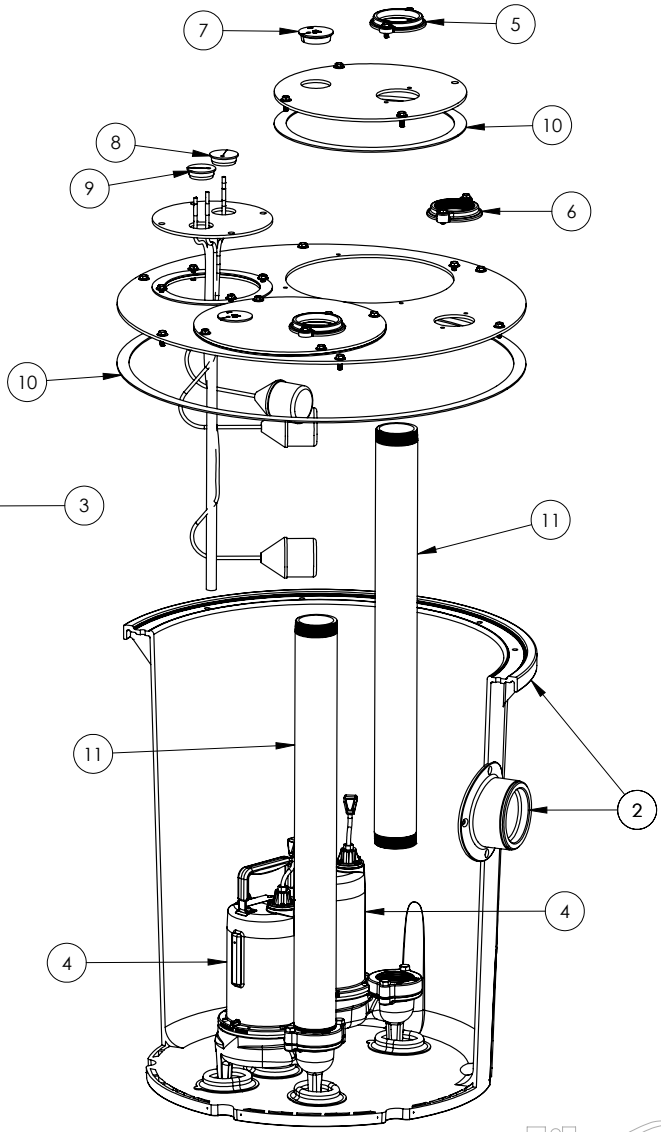

1100 SERIES

1103/LE103M (B10)

**1100 SERIES****1103/LE103M (B10)**

<b>#</b>	<b>PART #</b>	<b>DESCRIPTION</b>	<b>QTY</b>	<b>Note</b>
1	K001203	10" INSPECTION COVER WITH FLOAT TREE (FLOATS NOT INCLUDED)	1	
2	K001202	30" X 36" BASIN, WITH CAST IRON INLET HUB	1	
3	K001201	1100 COVER KIT 3" DISCH 3" VENT	1	
4	LE103M3-2	1 HP SEWAGE PUMP 208-230V, 25' POWER CORD	2	
5	K001391	3" DISCHARGE FLANGE KIT	2	
6	K001392	3" VENT FLANGE KIT	1	
7	4508000	2 1/2" STOPPER - SINGLE 5/16" HOLE	2	
8	45480A0	SINGLE HOLE STOPPER	1	
9	45480B0	2" DOUBLE HOLE STOPPER	1	
10	45220C0	GASKET TAPE	1	
11	4067000	NIPPLE 3X36 SCH80 PVC	2	

---

**1103/LE103M (B10)**

1103-LE103M\_B10-A

PAGE