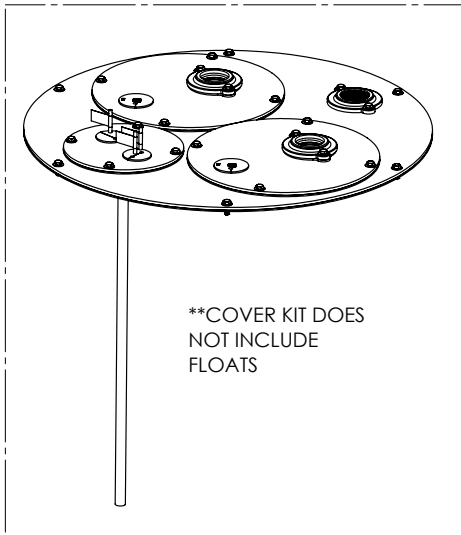

1100 SERIES

1102/LEH104M (B10)

Liberty
Pumps

1100 SERIES**1102/LEH104M (B10)**

#	PART #	DESCRIPTION	QTY	Note
1	K001203	10" INSPECTION COVER WITH FLOAT TREE (FLOATS NOT INCLUDED)	1	
2	K001202	30" X 36" BASIN, WITH CAST IRON INLET HUB	1	
3	K001200	1100 COVER KIT 2" DISCH 2" VENT	1	
4	LEH104M2-2	1 HP SEWAGE PUMP 440-480V 25' POWER CORD	2	
5	K001389	2" DISCHARGE FLANGE KIT	2	
6	K001390	2" VENT FLANGE KIT	1	
7	4508000	2 1/2" STOPPER - SINGLE 5/16" HOLE	2	
8	45480A0	SINGLE HOLE STOPPER	1	
9	45480B0	2" DOUBLE HOLE STOPPER	1	
10	45220C0	GASKET TAPE	1	
11	4068000	NIPPLE 2x36 PVC SCH 80	2	