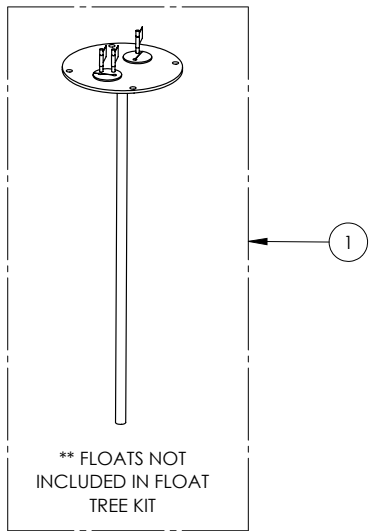

1100 SERIES

1102/LEH104M (B10)

Liberty
Pumps

1100 SERIES**1102/LEH104M (B10)**

#	PART #	DESCRIPTION	QTY	Note
1	K001203	10" INSPECTION COVER WITH FLOAT TREE (FLOATS NOT INCLUDED)	1	
2	K001202	30" X 36" BASIN, WITH CAST IRON INLET HUB	1	
3	K001200	1100 COVER KIT 2" DISCH 2" VENT	1	
4	LEH104M2-2	1 HP SEWAGE PUMP 440-480V 25' POWER CORD	2	
5	K001389	2" DISCHARGE FLANGE KIT	2	
6	K001390	2" VENT FLANGE KIT	1	
7	4508000	2 1/2" STOPPER - SINGLE 5/16" HOLE	2	
8	45480A0	SINGLE HOLE STOPPER	1	
9	45480B0	2" DOUBLE HOLE STOPPER	1	
10	45220C0	GASKET TAPE	1	
11	4068000	NIPPLE 2x36 PVC SCH 80	2	

1102/LEH104M (B10)

1102-LEH104M (B10-A).PDF

PAGE