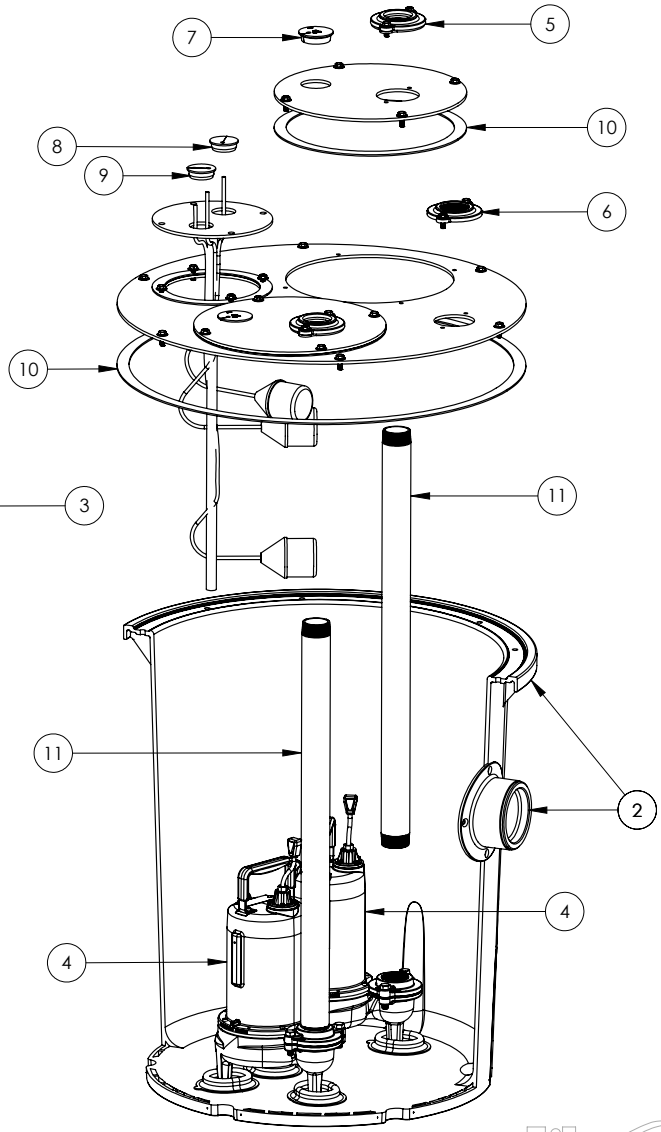

1100 SERIES

1102/LEH104M (B10)

Liberty
Pumps

1100 SERIES**1102/LEH104M (B10)**

#	PART #	DESCRIPTION	QTY	Note
1	K001203	10" INSPECTION COVER WITH FLOAT TREE (FLOATS NOT INCLUDED)	1	
2	K001202	30" X 36" BASIN, WITH CAST IRON INLET HUB	1	
3	K001200	1100 COVER KIT 2" DISCH 2" VENT	1	
4	LEH104M2-2	1 HP SEWAGE PUMP 440-480V 25' POWER CORD	2	
5	K001389	2" DISCHARGE FLANGE KIT	2	
6	K001390	2" VENT FLANGE KIT	1	
7	4508000	2 1/2" STOPPER - SINGLE 5/16" HOLE	2	
8	45480A0	SINGLE HOLE STOPPER	1	
9	45480B0	2" DOUBLE HOLE STOPPER	1	
10	45220C0	GASKET TAPE	1	
11	4068000	NIPPLE 2x36 PVC SCH 80	2	

1102/LEH104M (B10)

1102-LEH104M (B10-A).PDF

PAGE