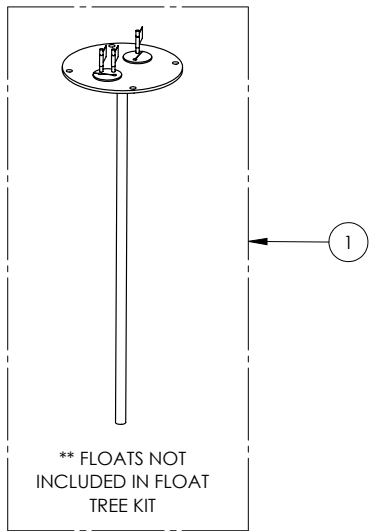

1100 SERIES

1103/LEH104M (B10)

1100 SERIES**1103/LEH104M (B10)**

#	PART #	DESCRIPTION	QTY	Note
1	K001203	10" INSPECTION COVER WITH FLOAT TREE (FLOATS NOT INCLUDED)	1	
2	K001202	30" X 36" BASIN, WITH CAST IRON INLET HUB	1	
3	K001201	1100 COVER KIT 3" DISCH 3" VENT	1	
4	LEH104M3-2	1 HP SEWAGE PUMP 440-480V, 25' CORD	2	
5	K001391	3" DISCHARGE FLANGE KIT	2	
6	K001392	3" VENT FLANGE KIT	1	
7	4508000	2 1/2" STOPPER - SINGLE 5/16" HOLE	2	
8	45480A0	SINGLE HOLE STOPPER	1	
9	45480B0	2" DOUBLE HOLE STOPPER	1	
10	45220C0	GASKET TAPE	1	
11	4067000	NIPPLE 3X36 SCH80 PVC	2	

1103/LEH104M (B10)

1103-LEH104M_B10-A

PAGE