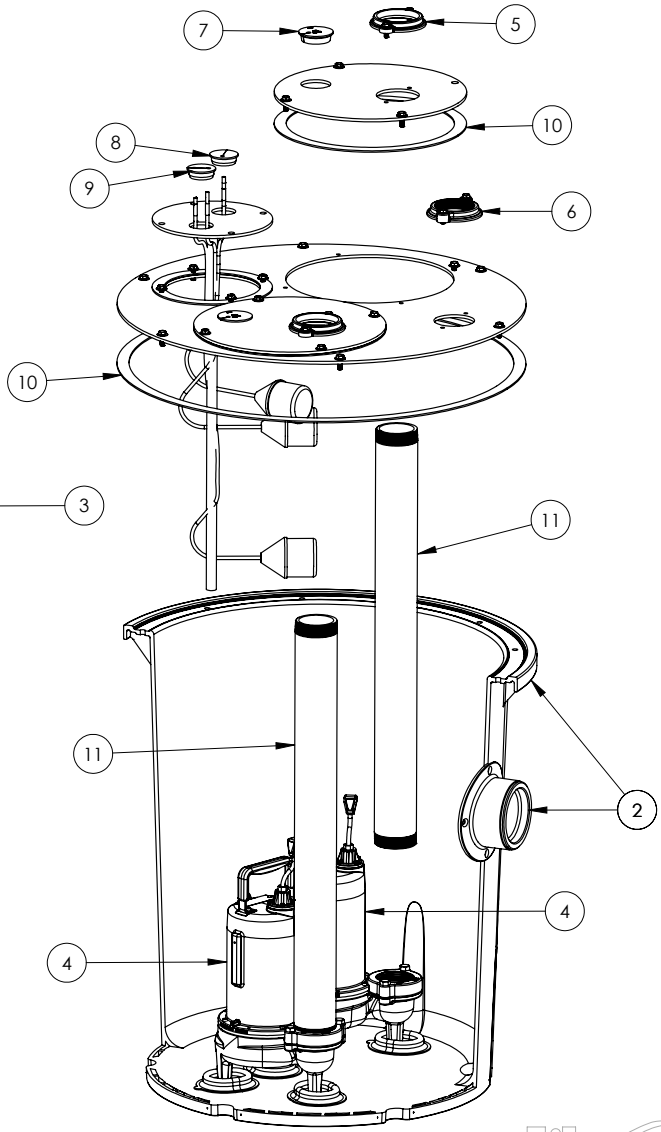

1100 SERIES

1103/LEH104M (B10)

1100 SERIES**1103/LEH104M (B10)**

#	PART #	DESCRIPTION	QTY	Note
1	K001203	10" INSPECTION COVER WITH FLOAT TREE (FLOATS NOT INCLUDED)	1	
2	K001202	30" X 36" BASIN, WITH CAST IRON INLET HUB	1	
3	K001201	1100 COVER KIT 3" DISCH 3" VENT	1	
4	LEH104M3-2	1 HP SEWAGE PUMP 440-480V, 25' CORD	2	
5	K001391	3" DISCHARGE FLANGE KIT	2	
6	K001392	3" VENT FLANGE KIT	1	
7	4508000	2 1/2" STOPPER - SINGLE 5/16" HOLE	2	
8	45480A0	SINGLE HOLE STOPPER	1	
9	45480B0	2" DOUBLE HOLE STOPPER	1	
10	45220C0	GASKET TAPE	1	
11	4067000	NIPPLE 3X36 SCH80 PVC	2	

1103/LEH104M (B10)

1103-LEH104M_B10-A

PAGE