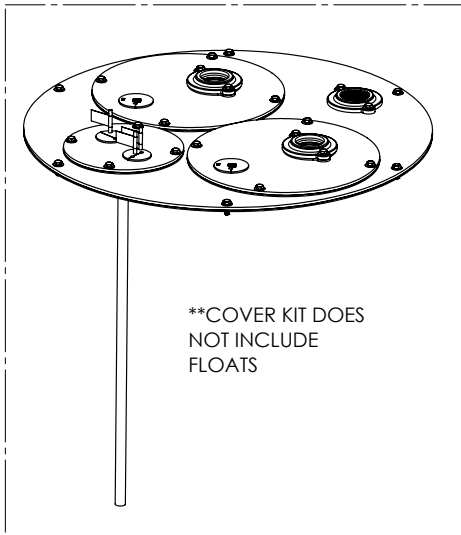

1100 SERIES

1103/LEH104M (B10)

1100 SERIES**1103/LEH104M (B10)**

#	PART #	DESCRIPTION	QTY	Note
1	K001203	10" INSPECTION COVER WITH FLOAT TREE (FLOATS NOT INCLUDED)	1	
2	K001202	30" X 36" BASIN, WITH CAST IRON INLET HUB	1	
3	K001201	1100 COVER KIT 3" DISCH 3" VENT	1	
4	LEH104M3-2	1 HP SEWAGE PUMP 440-480V, 25' CORD	2	
5	K001391	3" DISCHARGE FLANGE KIT	2	
6	K001392	3" VENT FLANGE KIT	1	
7	4508000	2 1/2" STOPPER - SINGLE 5/16" HOLE	2	
8	45480A0	SINGLE HOLE STOPPER	1	
9	45480B0	2" DOUBLE HOLE STOPPER	1	
10	45220C0	GASKET TAPE	1	
11	4067000	NIPPLE 3X36 SCH80 PVC	2	

1103/LEH104M (B10)

1103-LEH104M_B10-A

PAGE