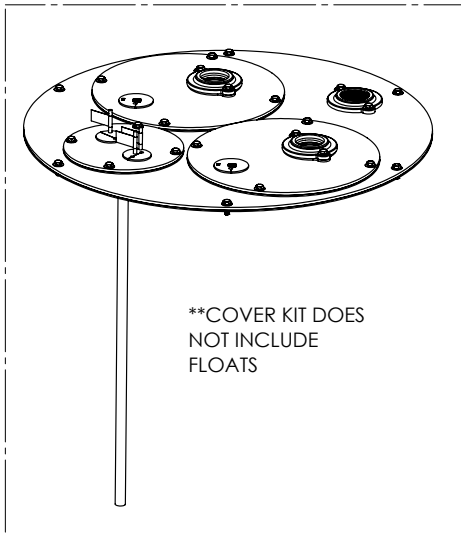

1100 SERIES

1103/LEH153M (B10)

1100 SERIES**1103/LEH153M (B10)**

#	PART #	DESCRIPTION	QTY	Note
1	K001203	10" INSPECTION COVER WITH FLOAT TREE (FLOATS NOT INCLUDED)	1	
2	K001202	30" X 36" BASIN, WITH CAST IRON INLET HUB	1	
3	K001201	1100 COVER KIT 3" DISCH 3" VENT	1	
4	LEH153M3-2	1.5HP SEWAGE PUMP 208V-230V, 25' POWER CORD	2	
5	K001391	3" DISCHARGE FLANGE KIT	2	
6	K001392	3" VENT FLANGE KIT	1	
7	4508000	2 1/2" STOPPER - SINGLE 5/16" HOLE	2	
8	45480A0	SINGLE HOLE STOPPER	1	
9	45480B0	2" DOUBLE HOLE STOPPER	1	
10	45220C0	GASKET TAPE	1	
11	4067000	NIPPLE 3X36 SCH80 PVC	2	

1103/LEH153M (B10)

1103-LEH153M_B10-A

PAGE