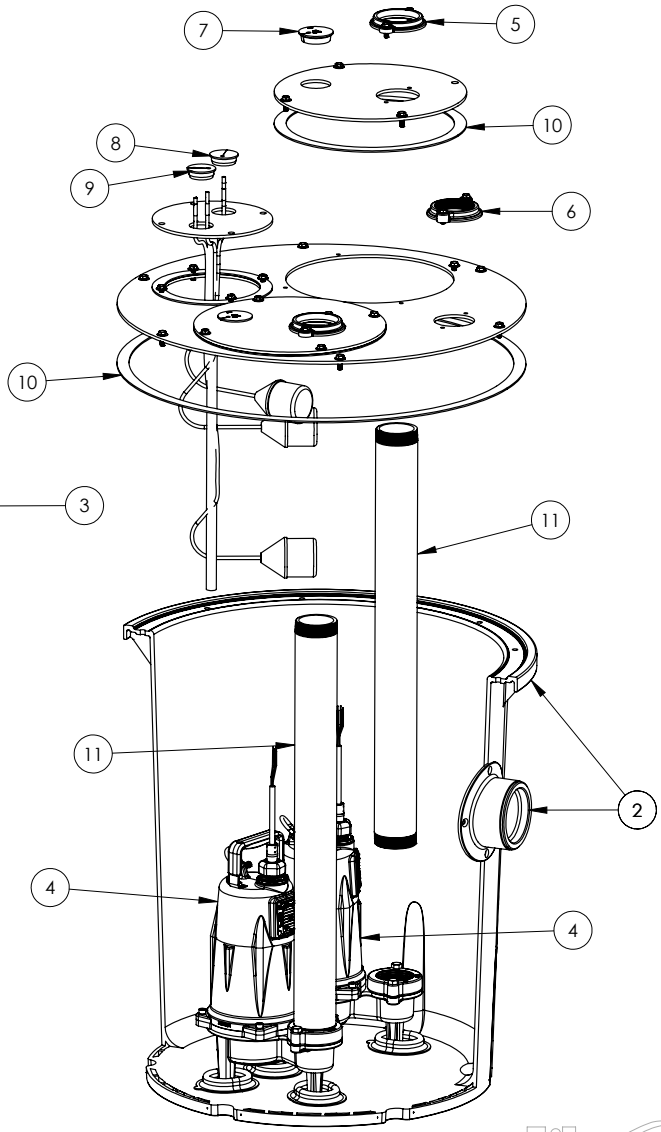

1100 SERIES

1103/LEH153M (B10)

1100 SERIES**1103/LEH153M (B10)**

#	PART #	DESCRIPTION	QTY	Note
1	K001203	10" INSPECTION COVER WITH FLOAT TREE (FLOATS NOT INCLUDED)	1	
2	K001202	30" X 36" BASIN, WITH CAST IRON INLET HUB	1	
3	K001201	1100 COVER KIT 3" DISCH 3" VENT	1	
4	LEH153M3-2	1.5HP SEWAGE PUMP 208V-230V, 25' POWER CORD	2	
5	K001391	3" DISCHARGE FLANGE KIT	2	
6	K001392	3" VENT FLANGE KIT	1	
7	4508000	2 1/2" STOPPER - SINGLE 5/16" HOLE	2	
8	45480A0	SINGLE HOLE STOPPER	1	
9	45480B0	2" DOUBLE HOLE STOPPER	1	
10	45220C0	GASKET TAPE	1	
11	4067000	NIPPLE 3X36 SCH80 PVC	2	

1103/LEH153M (B10)

1103-LEH153M_B10-A

PAGE