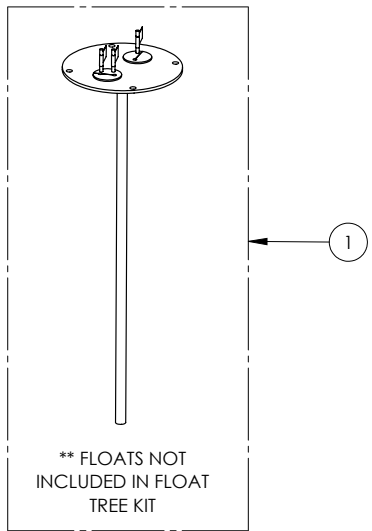

1100 SERIES

1103/LEH153M (B10)

1100 SERIES**1103/LEH153M (B10)**

#	PART #	DESCRIPTION	QTY	Note
1	K001203	10" INSPECTION COVER WITH FLOAT TREE (FLOATS NOT INCLUDED)	1	
2	K001202	30" X 36" BASIN, WITH CAST IRON INLET HUB	1	
3	K001201	1100 COVER KIT 3" DISCH 3" VENT	1	
4	LEH153M3-2	1.5HP SEWAGE PUMP 208V-230V, 25' POWER CORD	2	
5	K001391	3" DISCHARGE FLANGE KIT	2	
6	K001392	3" VENT FLANGE KIT	1	
7	4508000	2 1/2" STOPPER - SINGLE 5/16" HOLE	2	
8	45480A0	SINGLE HOLE STOPPER	1	
9	45480B0	2" DOUBLE HOLE STOPPER	1	
10	45220C0	GASKET TAPE	1	
11	4067000	NIPPLE 3X36 SCH80 PVC	2	

1103/LEH153M (B10)

1103-LEH153M_B10-A

PAGE