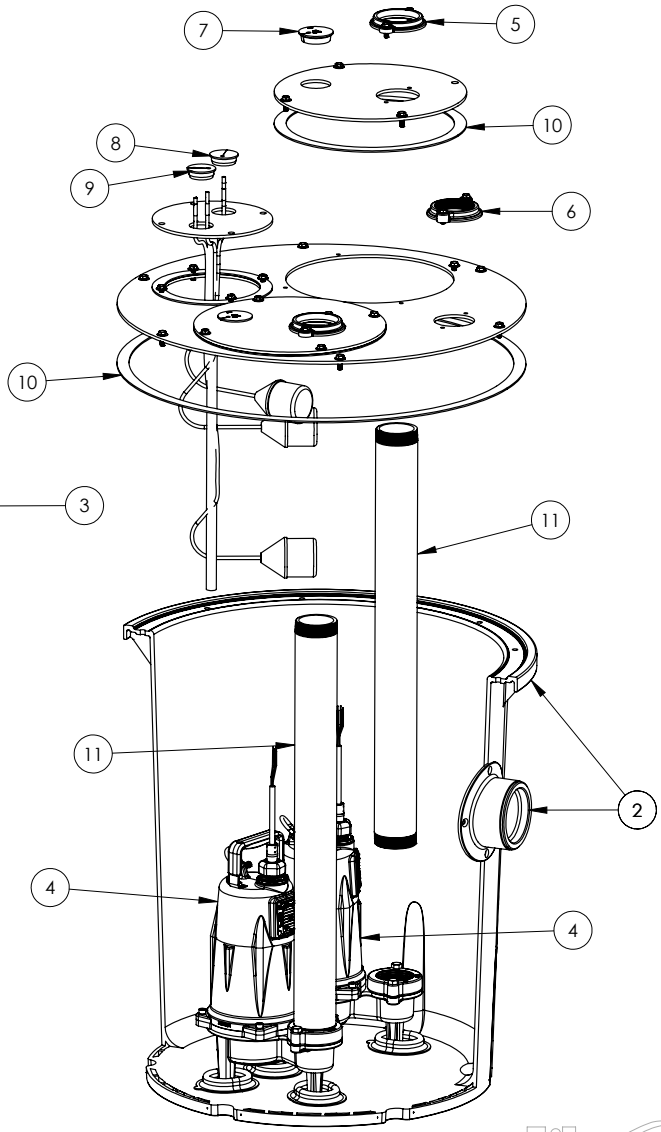

1100 SERIES

1103/LEH154M (B10)

Liberty  
Pumps

**1100 SERIES****1103/LEH154M (B10)**

<b>#</b>	<b>PART #</b>	<b>DESCRIPTION</b>	<b>QTY</b>	<b>Note</b>
1	K001203	10" INSPECTION COVER WITH FLOAT TREE (FLOATS NOT INCLUDED)	1	
2	K001202	30" X 36" BASIN, WITH CAST IRON INLET HUB	1	
3	K001201	1100 COVER KIT 3" DISCH 3" VENT	1	
4	LEH154M3-2	1.5 HP SEWAGE PUMP 440-480V, 25' POWER CORD	2	
5	K001391	3" DISCHARGE FLANGE KIT	2	
6	K001392	3" VENT FLANGE KIT	1	
7	4508000	2 1/2" STOPPER - SINGLE 5/16" HOLE	2	
8	45480A0	SINGLE HOLE STOPPER	1	
9	45480B0	2" DOUBLE HOLE STOPPER	1	
10	45220C0	GASKET TAPE	1	
11	4067000	NIPPLE 3X36 SCH80 PVC	2	

---

**1103/LEH154M (B10)**

1103-LEH154M\_B10-A

PAGE