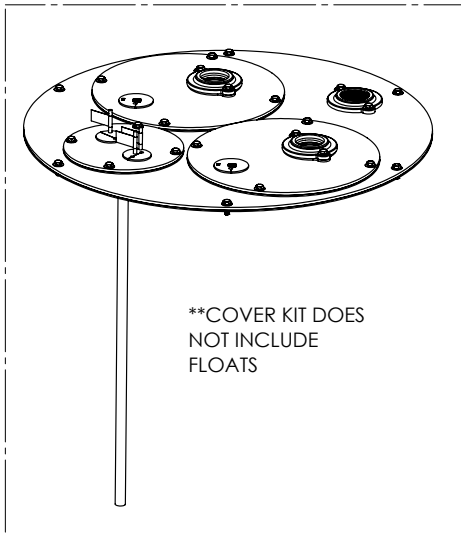

1100 SERIES

1103/LEH154M (B10)

Liberty  
Pumps

**1100 SERIES****1103/LEH154M (B10)**

<b>#</b>	<b>PART #</b>	<b>DESCRIPTION</b>	<b>QTY</b>	<b>Note</b>
1	K001203	10" INSPECTION COVER WITH FLOAT TREE (FLOATS NOT INCLUDED)	1	
2	K001202	30" X 36" BASIN, WITH CAST IRON INLET HUB	1	
3	K001201	1100 COVER KIT 3" DISCH 3" VENT	1	
4	LEH154M3-2	1.5 HP SEWAGE PUMP 440-480V, 25' POWER CORD	2	
5	K001391	3" DISCHARGE FLANGE KIT	2	
6	K001392	3" VENT FLANGE KIT	1	
7	4508000	2 1/2" STOPPER - SINGLE 5/16" HOLE	2	
8	45480A0	SINGLE HOLE STOPPER	1	
9	45480B0	2" DOUBLE HOLE STOPPER	1	
10	45220C0	GASKET TAPE	1	
11	4067000	NIPPLE 3X36 SCH80 PVC	2	

---

**1103/LEH154M (B10)**

1103-LEH154M\_B10-A

PAGE