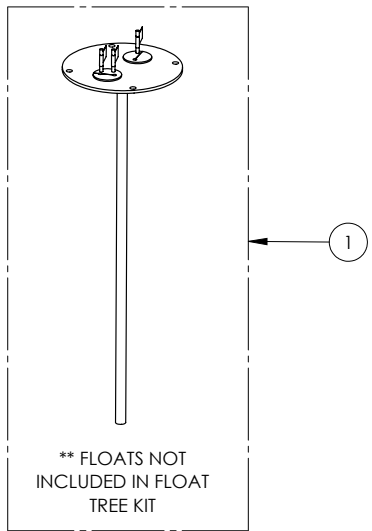

1100 SERIES

1103/LEH154M (B10)

Liberty  
Pumps

**1100 SERIES****1103/LEH154M (B10)**

<b>#</b>	<b>PART #</b>	<b>DESCRIPTION</b>	<b>QTY</b>	<b>Note</b>
1	K001203	10" INSPECTION COVER WITH FLOAT TREE (FLOATS NOT INCLUDED)	1	
2	K001202	30" X 36" BASIN, WITH CAST IRON INLET HUB	1	
3	K001201	1100 COVER KIT 3" DISCH 3" VENT	1	
4	LEH154M3-2	1.5 HP SEWAGE PUMP 440-480V, 25' POWER CORD	2	
5	K001391	3" DISCHARGE FLANGE KIT	2	
6	K001392	3" VENT FLANGE KIT	1	
7	4508000	2 1/2" STOPPER - SINGLE 5/16" HOLE	2	
8	45480A0	SINGLE HOLE STOPPER	1	
9	45480B0	2" DOUBLE HOLE STOPPER	1	
10	45220C0	GASKET TAPE	1	
11	4067000	NIPPLE 3X36 SCH80 PVC	2	

---

**1103/LEH154M (B10)**

1103-LEH154M\_B10-A

PAGE