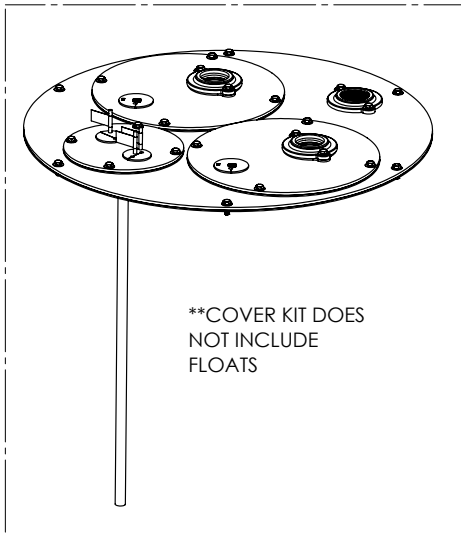

1100 SERIES

1103/LEH203M (B10)

1100 SERIES**1103/LEH203M (B10)**

#	PART #	DESCRIPTION	QTY	Note
1	K001203	10" INSPECTION COVER WITH FLOAT TREE (FLOATS NOT INCLUDED)	1	
2	K001202	30" X 36" BASIN, WITH CAST IRON INLET HUB	1	
3	K001201	1100 COVER KIT 3" DISCH 3" VENT	1	
4	LEH203M3-2	2 HP SEWAGE PUMP 208-230V, 25' POWER CORD	2	
5	K001391	3" DISCHARGE FLANGE KIT	2	
6	K001392	3" VENT FLANGE KIT	1	
7	4508000	2 1/2" STOPPER - SINGLE 5/16" HOLE	2	
8	45480A0	SINGLE HOLE STOPPER	1	
9	45480B0	2" DOUBLE HOLE STOPPER	1	
10	45220C0	GASKET TAPE	1	
11	4067000	NIPPLE 3X36 SCH80 PVC	2	