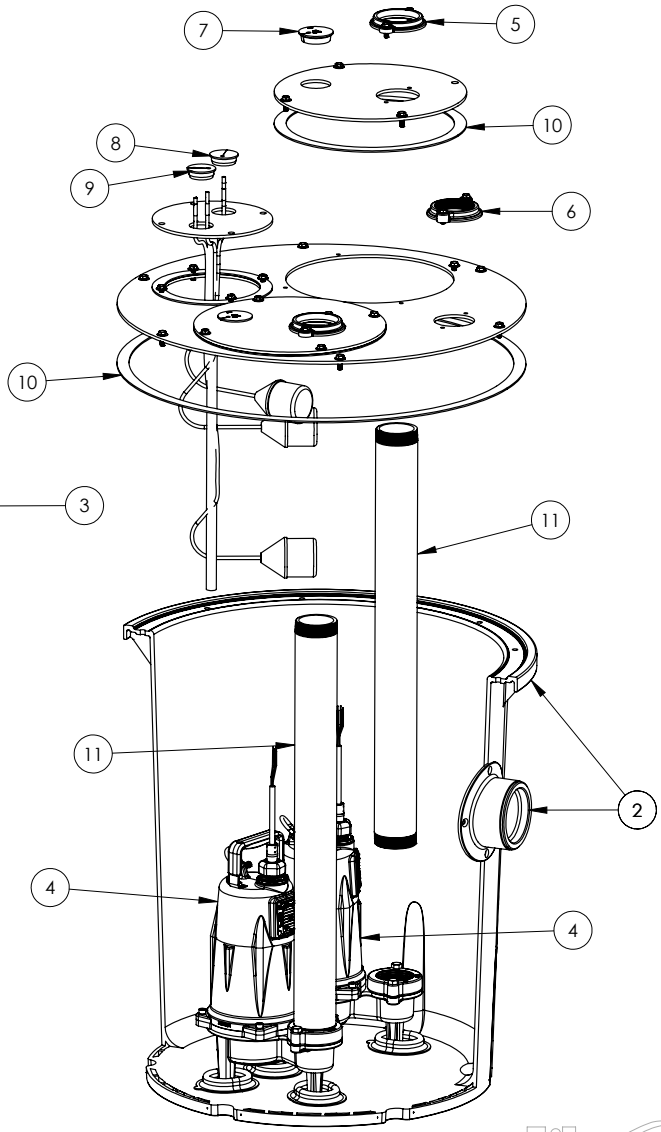

1100 SERIES

1103/LEH203M (B10)

1100 SERIES**1103/LEH203M (B10)**

#	PART #	DESCRIPTION	QTY	Note
1	K001203	10" INSPECTION COVER WITH FLOAT TREE (FLOATS NOT INCLUDED)	1	
2	K001202	30" X 36" BASIN, WITH CAST IRON INLET HUB	1	
3	K001201	1100 COVER KIT 3" DISCH 3" VENT	1	
4	LEH203M3-2	2 HP SEWAGE PUMP 208-230V, 25' POWER CORD	2	
5	K001391	3" DISCHARGE FLANGE KIT	2	
6	K001392	3" VENT FLANGE KIT	1	
7	4508000	2 1/2" STOPPER - SINGLE 5/16" HOLE	2	
8	45480A0	SINGLE HOLE STOPPER	1	
9	45480B0	2" DOUBLE HOLE STOPPER	1	
10	45220C0	GASKET TAPE	1	
11	4067000	NIPPLE 3X36 SCH80 PVC	2	

1103/LEH203M (B10)

1103-LEH203M_B10-A

PAGE