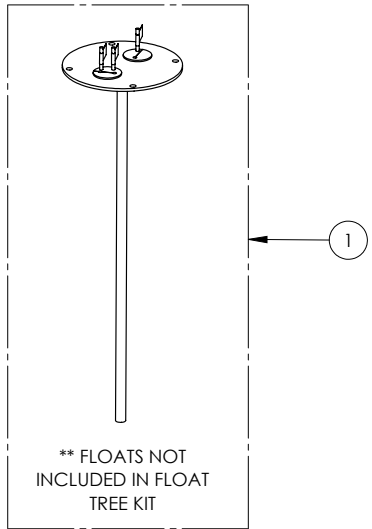

1100 SERIES

1103/LEH203M (B10)

1100 SERIES**1103/LEH203M (B10)**

#	PART #	DESCRIPTION	QTY	Note
1	K001203	10" INSPECTION COVER WITH FLOAT TREE (FLOATS NOT INCLUDED)	1	
2	K001202	30" X 36" BASIN, WITH CAST IRON INLET HUB	1	
3	K001201	1100 COVER KIT 3" DISCH 3" VENT	1	
4	LEH203M3-2	2 HP SEWAGE PUMP 208-230V, 25' POWER CORD	2	
5	K001391	3" DISCHARGE FLANGE KIT	2	
6	K001392	3" VENT FLANGE KIT	1	
7	4508000	2 1/2" STOPPER - SINGLE 5/16" HOLE	2	
8	45480A0	SINGLE HOLE STOPPER	1	
9	45480B0	2" DOUBLE HOLE STOPPER	1	
10	45220C0	GASKET TAPE	1	
11	4067000	NIPPLE 3X36 SCH80 PVC	2	

1103/LEH203M (B10)

1103-LEH203M_B10-A

PAGE