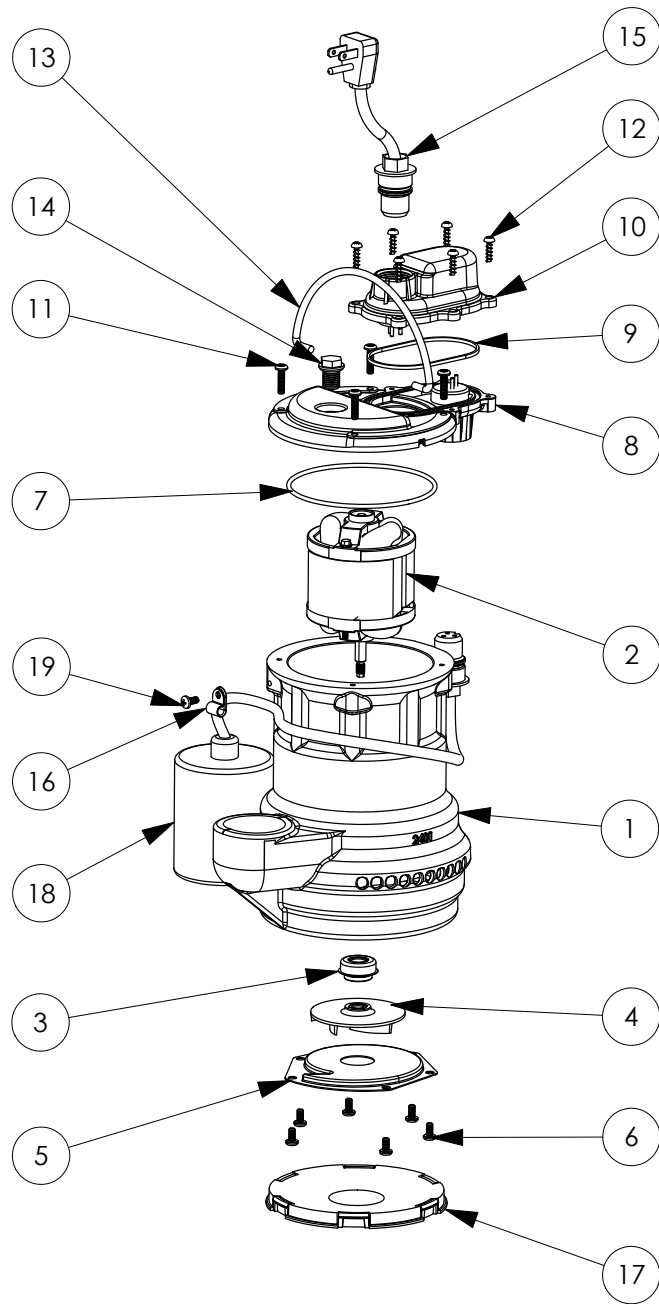

241 (B10)

## 241 (B10)

#	PART #	DESCRIPTION	QTY	Note
1	24010AG	CAST IRON HOUSING WITH HOLE	1	
2	2404200	MOTOR	1	
3	2309000	5/16 SHAFT SEAL	1	
4	2408000	IMPELLER	1	
5	2403000	INLET STAMPING, STAINLESS STEEL	1	
6	8092000	#10 - 24 x 3/8" SCREW	6	
7	2357000	O-RING	1	[1]
8	240600G	MOTOR COVER, GREY	1	
9	K001046	SEALRING, CHAMBER COVER	1	
10	240700G	CHAMBER COVER, GREY	1	
11	8072000	#10 - 24 x 3/4" SCREW	4	
12	8104200	#10 HILO X 5/8" STAINLESS STEEL SCREW	6	
13	K001082	HANDLE	1	
14	8089000	OIL PLUG, O-RING ASSEMBLY	1	
15	K001010	POWER CORD, 115V, 10 FOOT CORD	1	
16	8014000	CABLE CLAMP	1	
17	25020A0	SOLID BOTTOM PLUG	1	
18	K001080	2405000 MECHANICAL SWITCH W/ QUICKPLUG	1	
19	8082000	#10-24 x 3/8 EPOXY LOCK SCREW	1	

**PART NOTES:**

[1] - Part requires factory authorized service. Contact Liberty Pumps at 1-800-543-2550