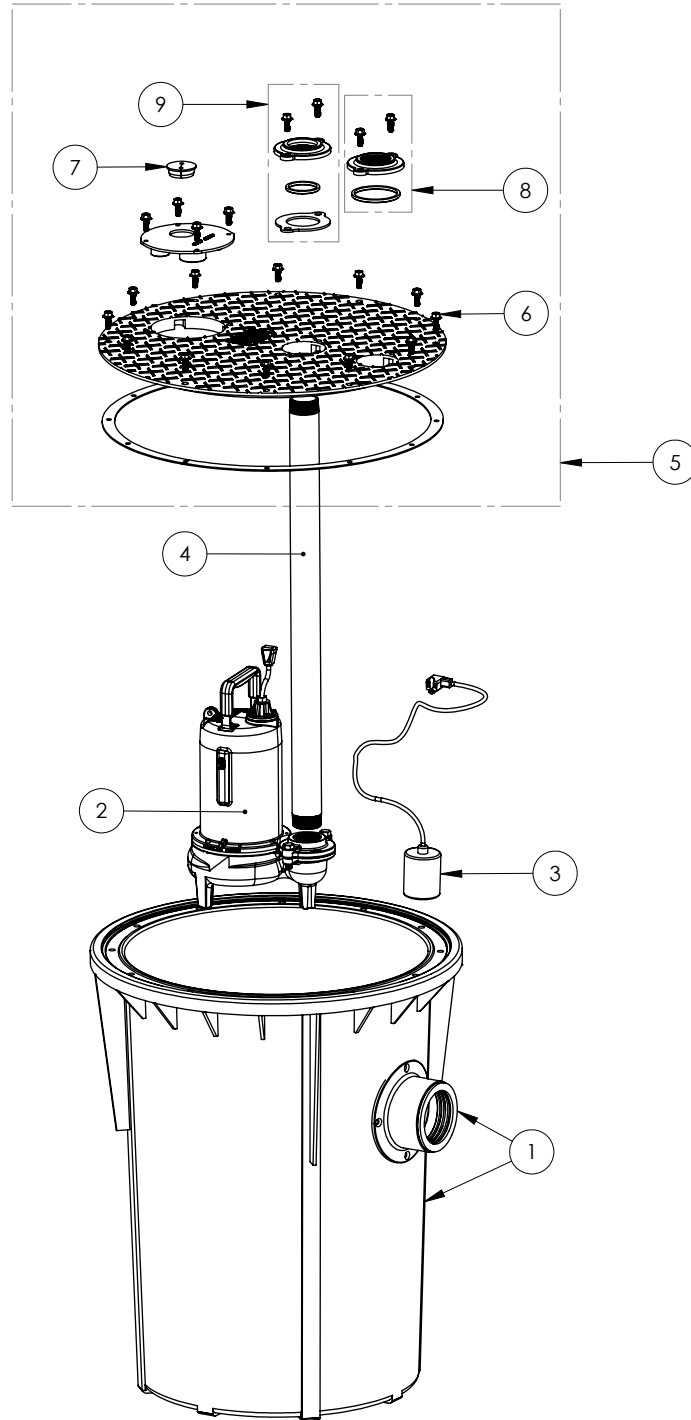

700 SERIES

702/LE71A-2 (B10)

700 SERIES**702/LE71A-2 (B10)**

#	PART #	DESCRIPTION	QTY	Note
1	K001199	700 SERIES TANK AND CAST IRON HUB KIT	1	
2	LE71M2-2	3/4 HP SEWAGE PUMP 115V 25' POWER CORD	1	
3	K001144	61130B0 PUMP SWITCH, 25' 115V	1	
4	4068000	NIPPLE 2x36 PVC SCH 80	1	
5	K001217	700 SERIES COVER ASSEMBLY	1	
6	1176000	SCREW FLANGE HEAD 3/8"-16	20	
7	45480B0	2" DOUBLE HOLE STOPPER	1	
8	K001390	2" VENT FLANGE KIT	1	
9	K001389	2" DISCHARGE FLANGE KIT	1	

702/LE71A-2 (B10)

702_LE71A-2 (B10)

PAGE