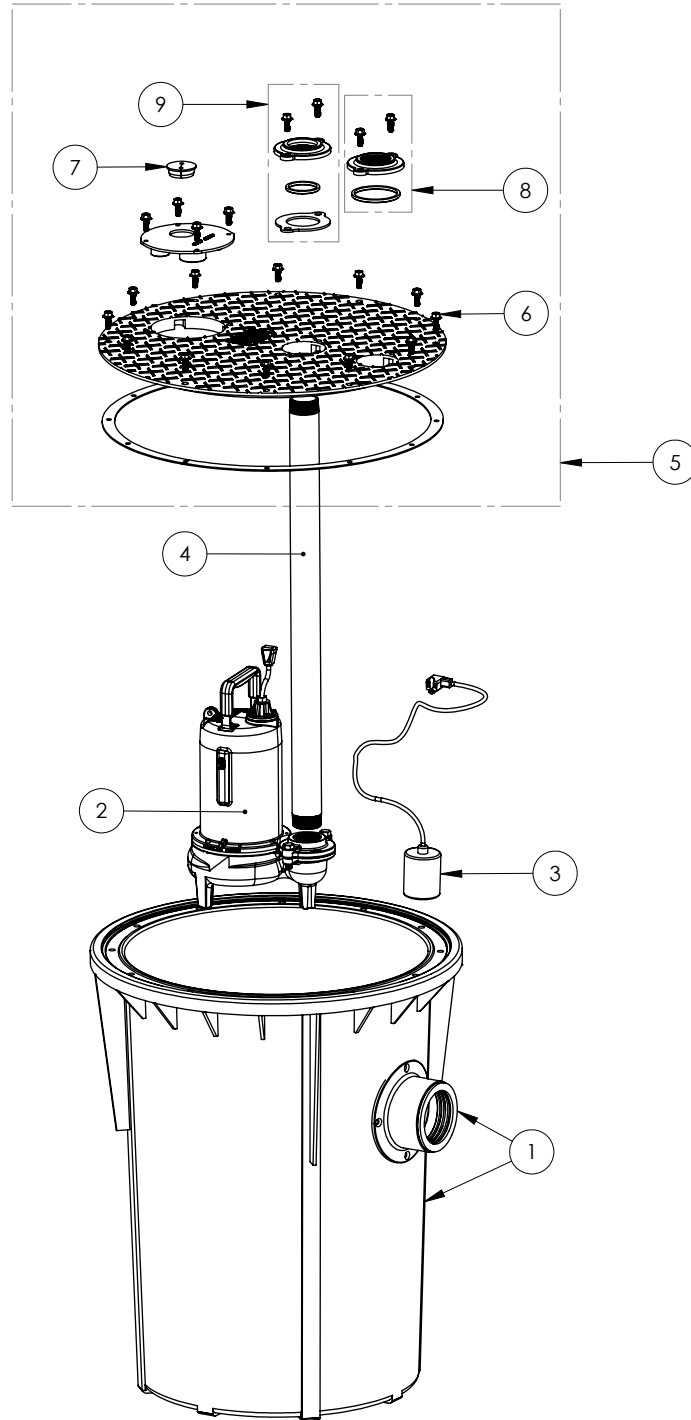

700 SERIES

702/LE72A-2 (B10)

700 SERIES**702/LE72A-2 (B10)**

#	PART #	DESCRIPTION	QTY	Note
1	K001199	700 SERIES TANK AND CAST IRON HUB KIT	1	
2	LE72M2-2	3/4 HP SEWAGE PUMP 208-230V 25" POWER CORD	1	
3	K001431	61140B0 PUMP SWITCH, 25' 230V	1	
4	4068000	NIPPLE 2x36 PVC SCH 80	1	
5	K001217	700 SERIES COVER ASSEMBLY	1	
6	8107000	3/8-16 WASHER, FLAT	20	
7	45480B0	2" DOUBLE HOLE STOPPER	1	
8	K001390	2" VENT FLANGE KIT	1	
9	K001389	2" DISCHARGE FLANGE KIT	1	

702/LE72A-2 (B10)

702_LE72A-2 (B10)

PAGE