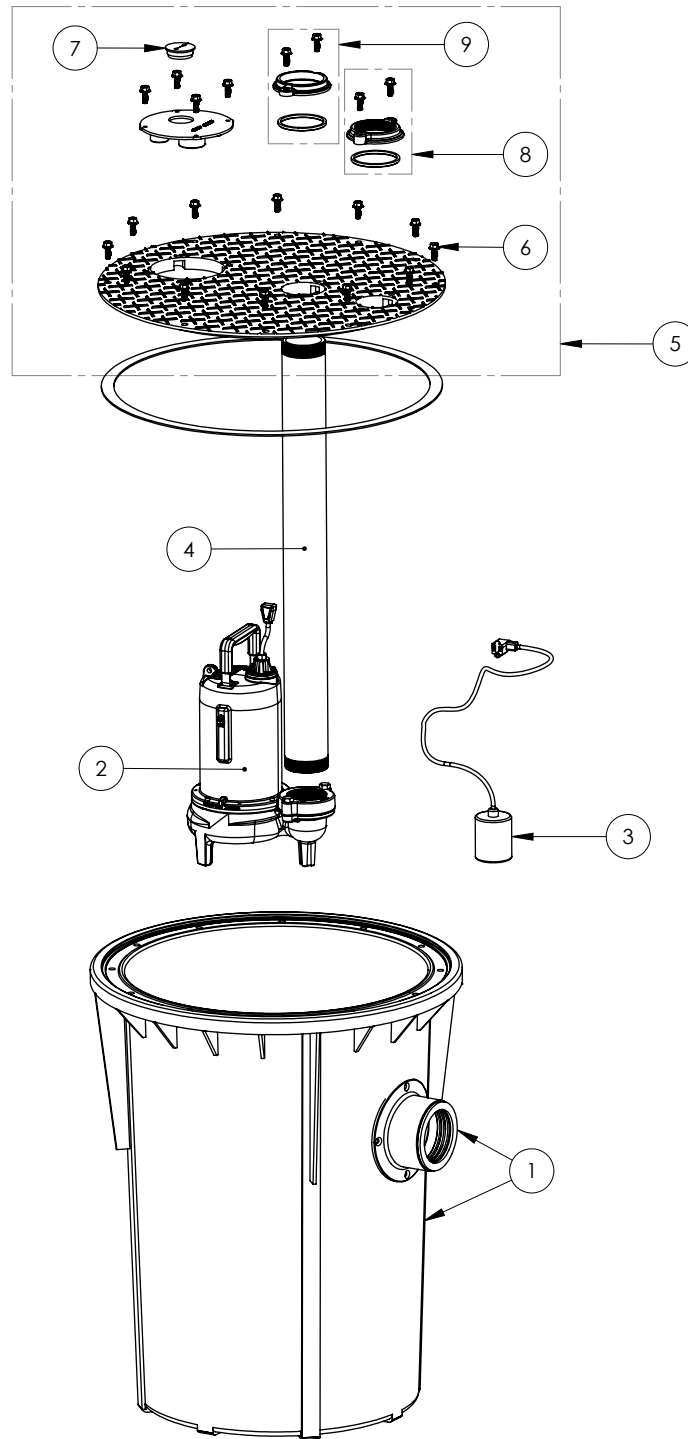

700 SERIES

703/LE72A-2 (B10)

**700 SERIES****703/LE72A-2 (B10)**

<b>#</b>	<b>PART #</b>	<b>DESCRIPTION</b>	<b>QTY</b>	<b>Note</b>
1	K001199	700 SERIES TANK AND CAST IRON HUB KIT	1	
2	LE71M3-2	3/4 HP SEWAGE PUMP 115V, 25' POWER CORD	1	
3	K001431	61140B0 PUMP SWITCH, 25' 230V	1	
4	4067000	NIPPLE 3X36 SCH80 PVC	1	
5	K001218	SMPLX COVER 3X3X24	1	
6	1176000	SCREW FLANGE HEAD 3/8"-16	20	
7	45480B0	2" DOUBLE HOLE STOPPER	1	
8	K001392	3" VENT FLANGE KIT	1	
9	K001391	3" DISCHARGE FLANGE KIT	1	

---

703/LE72A-2 (B10)

703\_LE72A-2 (B10)

PAGE